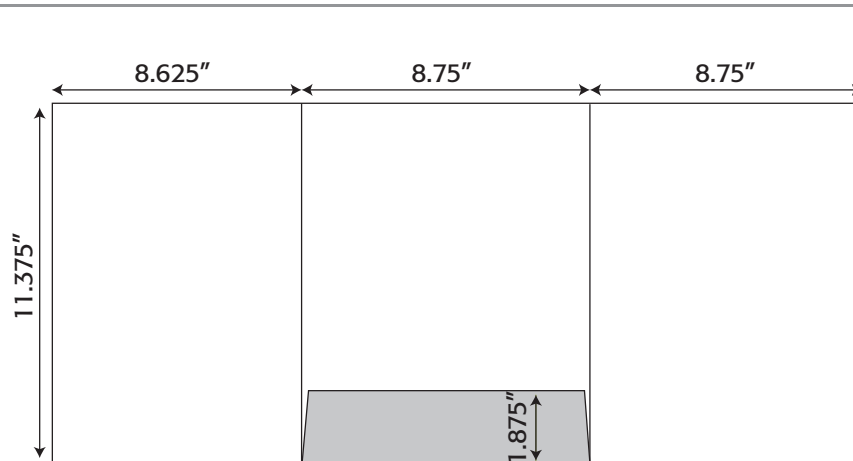

Folder- 339 8.75" x 11.375" Trifold Pocket Folder with one untaped 1.875" pocket