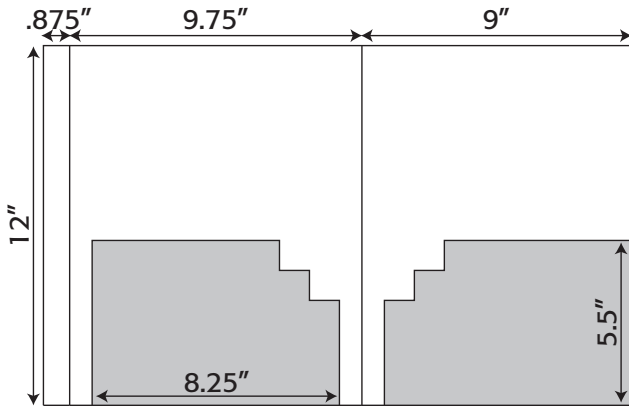

9.75" x 11.875"

Folder- 232 9.75" x 11.875" Pocket Folder
with one taped 4.5" (left) pocket and
one untaped 4.5" (right) pocket
(business card slits optional)

Folder Die Lines

Folder- 240 9.75" x 12" Pocket Folder with two taped 8.25" x 5.5" pockets that have stepped cutouts (business card slits optional)