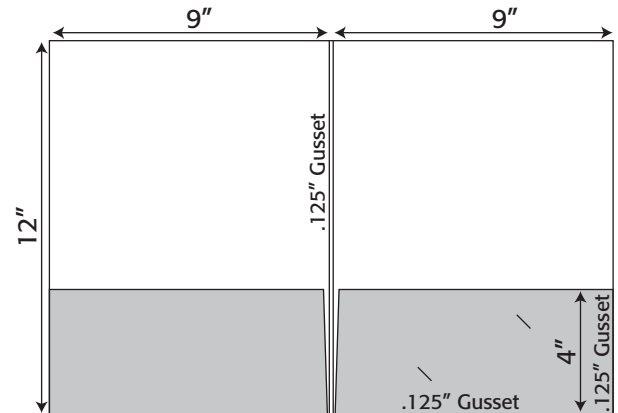

Folder- 238 9" x 12" Pocket Folder
with two taped 4" pockets
gusseted- .125" center & .125" (right) pocket
(business card slits optional)