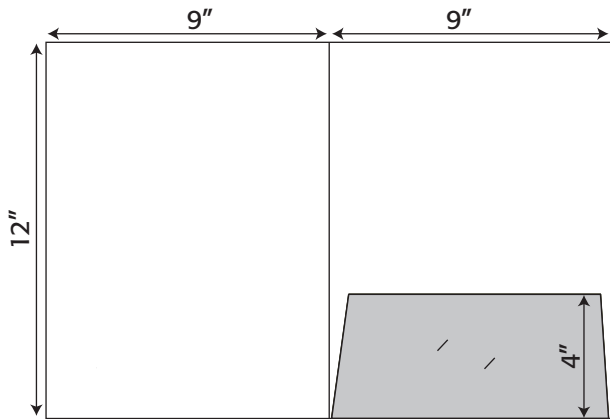

Folder Die Lines

9" x 12"

Folder- 115 9" x 12" Pocket Folder with one taped 6.5" x 9" pocket and diecut tab (business card slits optional)

Folder- 037 9" x 12" Pocket Folder with one taped 2.25" pocket and a circle diecut on cover (business card slits optional)