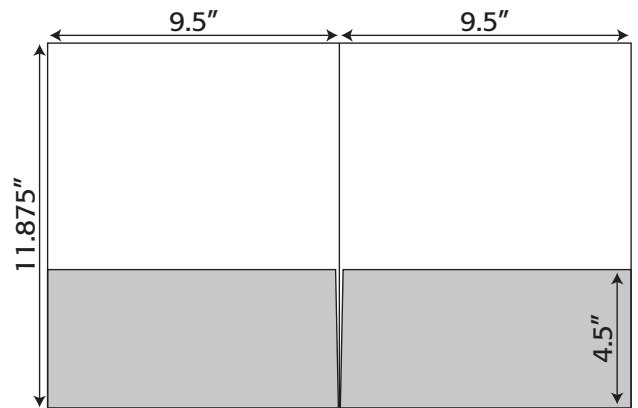

Folder- 235 9.5" x 11.875" Pocket Folder with two taped 4.5" pockets (business card slits optional)

9.625" x 11.625"