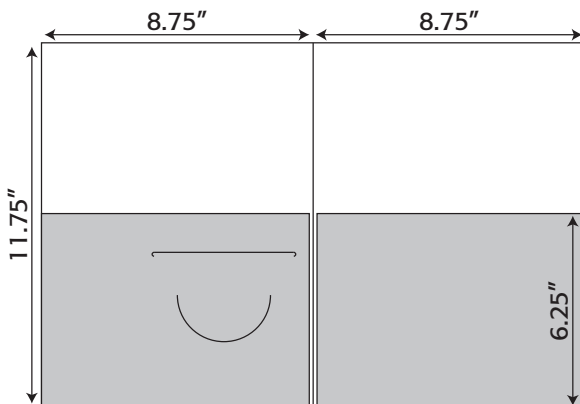

4.5" x 11"

Folder- 311 4.5" x 11" Trifold Pocket Folder
with one taped 4" pocket
gusseted- capacity of .125"
(business card slits optional)

5.5" x 8.5"

Folder- 310 5.5" x 8.5" Trifold Pocket Folder
with one untaped 3.25" pocket
gusseted- capacity of .1875"
(business card slits optional)

Folder- 207 8.75" x 11.5" Pocket Folder with two taped 5" pockets (business card slits optional)

Folder- 334 8.75" x 11.5" Trifold Pocket Folder with one taped 4" pocket (business card slits optional)

Folder Die Lines

8.75" x 11.5"

Folder- 327 8.75" x 11.5" Trifold Pocket Folder with one untaped 3.375" pocket gusseted- capacity .0625" (business card slits optional)

8.75" x 11.625"

Folder- 226 8.75" x 11.625" Pocket Folder with two slanted taped 5.375" pockets (business card slits optional)

8.75" x 11.75"

Folder- 230 8.75" x 11.75" Pocket Folder with two taped 6.25" pockets (business card slits optional)

Folder- 063 8.75" x 11.75" Pocket Folder with one untaped 4.875" pocket (business card slits optional)