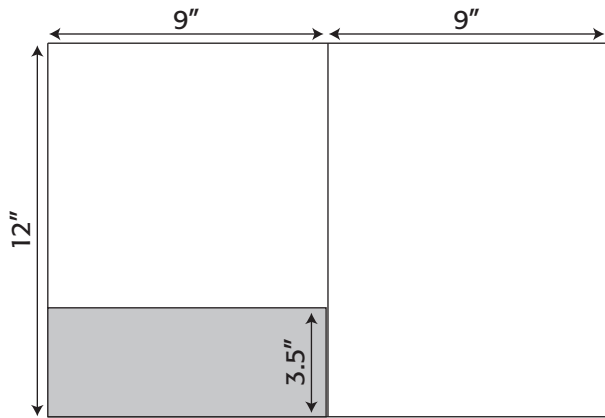

Folder- 080 9" x 12" Pocket Folder with one 3.5" pocket taped on both sides (business card slits optional)