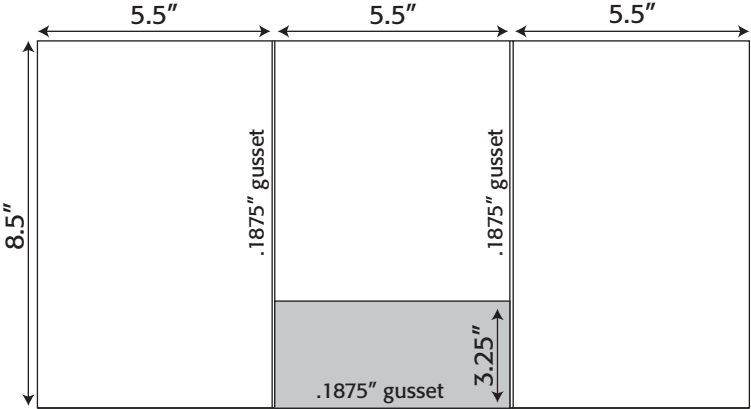

OneTouchPoint

POCKET FOLDER

Die Line Portfolio

Folder Die Lines

3.75" x 8.5"

Folder- 318 3.75" x 8.5" Trifold Pocket Folder with one untaped 1.75" pocket

Folder- 319 3.75" x 8.5" Trifold Pocket Folder with one untaped 2.5" pocket (business card slits optional)

4.125" x 8.5"

Folder- 249 4.125" x 8.5" Pocket Folder with two taped 2.25" pockets (business card slits optional)

4.125" x 9"

Folder- 400 4.125" x 9" Quadfold Pocket Folder
with one untaped 5" pocket
(business card slits optional)

4.5" x 11"

Folder- 311 4.5" x 11" Trifold Pocket Folder
with one taped 4" pocket
gusseted- capacity of .125"
(business card slits optional)

5.5" x 8.5"

Folder- 310 5.5" x 8.5" Trifold Pocket Folder
with one untaped 3.25" pocket
gusseted- capacity of .1875"
(business card slits optional)