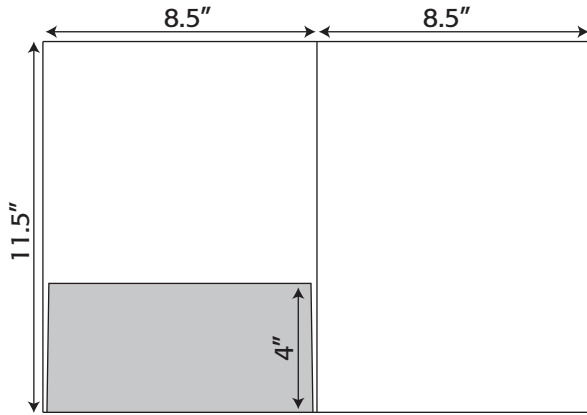

8.5" x 11.5"

Folder- 113 8.5" x 11" Pocket Folder with one taped 6.25"x 11" pocket (business card slits optional)

Folder- 281 8.5" x 11" Pocket Folder with two untaped 1.5" pockets

Folder- 325 8.5" x 11" Trifold Pocket Folder with one taped 5.75" x 5.5" pocket gusseted- pocket capacity .3125" (business card slits optional)

Folder- 330 8.5" x 11" Trifold Pocket Folder with one taped 9.5" pocket (business card slits optional)

Folder Die Lines

8.5" x 11"

Folder- 306 8.5" x 11" Trifold Pocket Folder with one untaped 2" pocket

Folder- 313 8.5" x 11" Trifold Pocket Folder with three untaped 2.5" pockets

8.5" x 11.25"

Folder- 326 8.5" x 11.25" Trifold Pocket Folder with one untaped 4" pocket with a rectangular perforated card (business card slits optional)

Folder- 013 8.5" x 11.5" Pocket Folder
with one untaped 4" pocket
(business card slits optional)