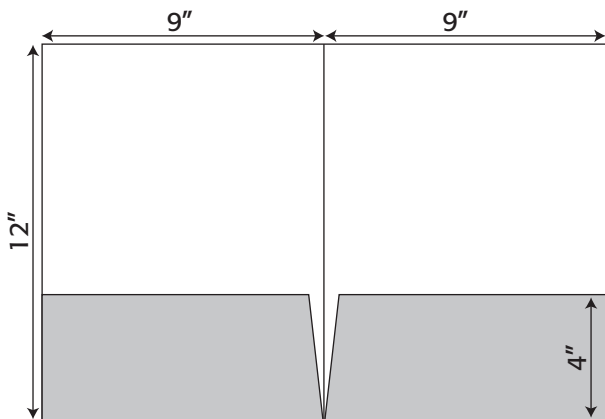

Folder- 228 9" x 12" Pocket Folder with two taped 4" pockets (business card slits optional)