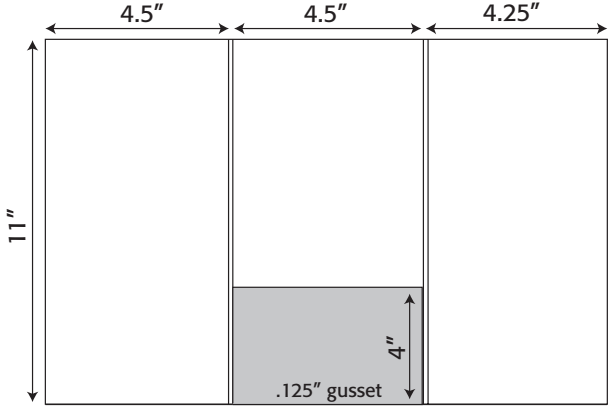

4.125" x 8.5"

Folder- 249 4.125" x 8.5" Pocket Folder with two taped 2.25" pockets (business card slits optional)

4.125" x 9"

Folder- 400 4.125" x 9" Quadfold Pocket Folder
with one untaped 5" pocket
(business card slits optional)

4.5" x 11"

Folder- 311 4.5" x 11" Trifold Pocket Folder
with one taped 4" pocket
gusseted- capacity of .125"
(business card slits optional)

5.5" x 8.5"

Folder- 310 5.5" x 8.5" Trifold Pocket Folder
with one untaped 3.25" pocket
gusseted- capacity of .1875"
(business card slits optional)