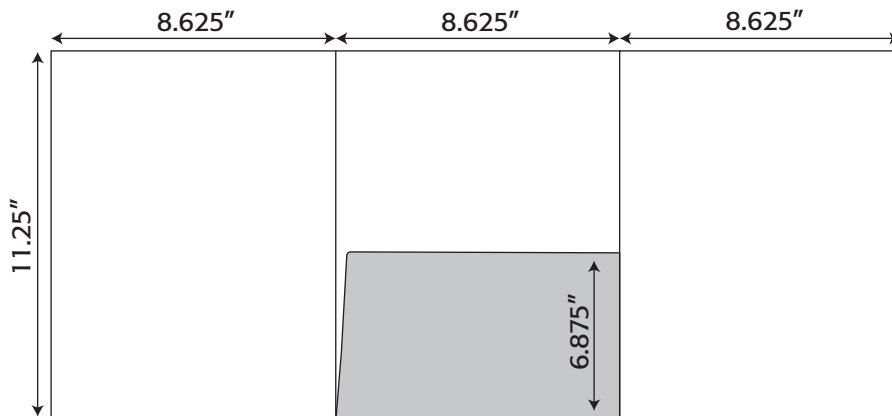

Folder- 320 8.5" x 11.5" Trifold Pocket Folder
with one taped 3.875" pocket
(business card slits optional)

Folder- 099 8.5" x 12" Folder
with one taped curved 5" pocket
with .25" gussets in spine and pocket
(business card slits optional)

Folder Die Lines

8.625" x 11"

Folder- 083 8.625" x 11" Pocket Folder
with one untaped 5" pocket
(business card slits optional)

8.625" x 11.25"

Folder- 328 8.625" x 11.25" Trifold Pocket Folder
with one taped 6.875" pocket
(business card slits optional)