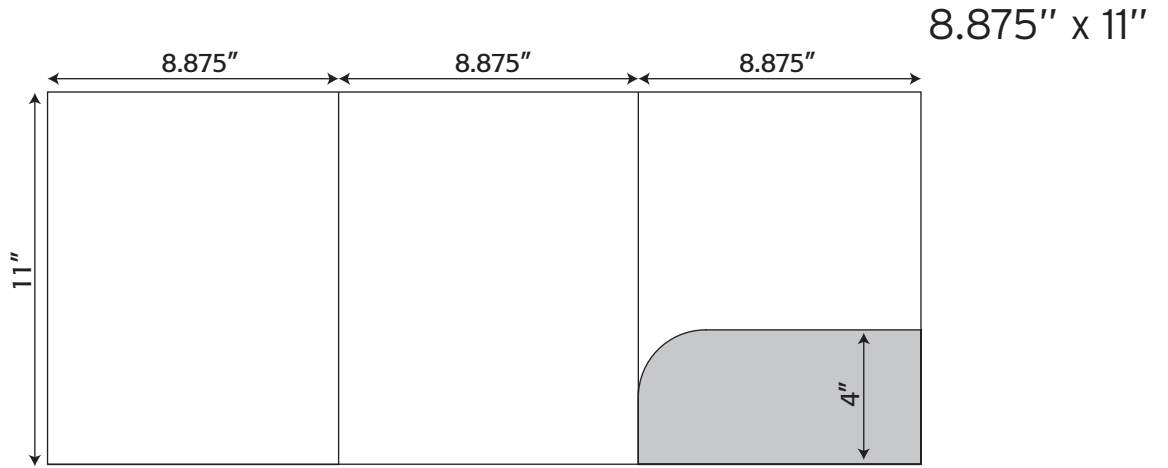

Folder- 336 8.875" x 11" Trifold Pocket Folder with one rounded taped 4" pocket (business card slits optional)

8.875" x 11.125"