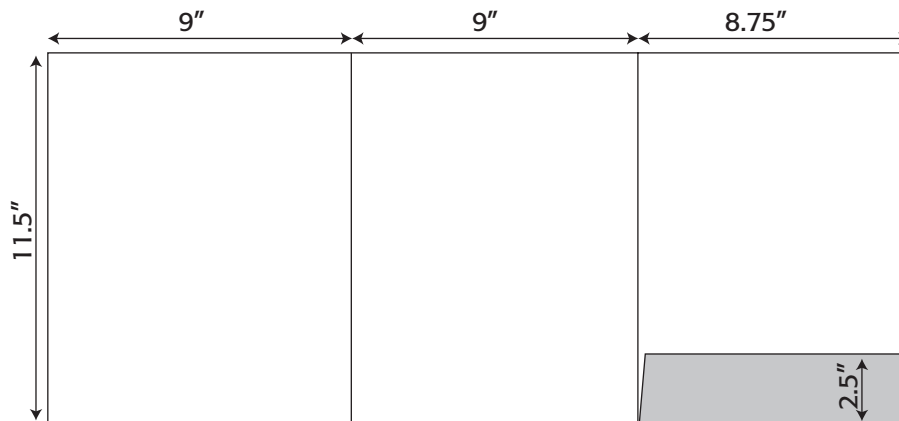

Folder- 333 9" x 11.5" Trifold Pocket Folder with one untaped 2.5" pocket