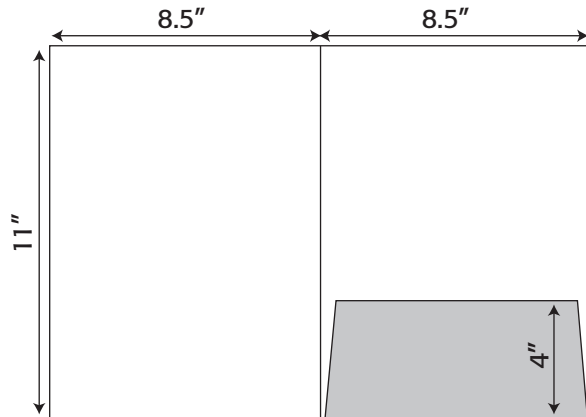

6.25" x 9.5"

Folder- 117 6.25" x 9.5" Pocket Folder with one taped 3.5" pocket (business card slits optional)

7.125" x 9.5"

Folder- 117 7.125" x 9.5" Pocket Folder with one taped 7.25" pocket (business card slits optional)

7.875" x 11"

Folder- 028 7.875" x 11" Pocket Folder with one taped 4" pocket (business card slits optional)

Folder Die Lines

Folder- 017 8.5" x 11" Pocket Folder with one rounded taped 5" pocket (business card slits optional)

Folder- 049 8.5" x 11" Pocket Folder with one taped 6" x 3.5" pocket (business card slits optional)

Folder- 075 8.5" x 11" Pocket Folder with one untaped 4" pocket (business card slits optional)

Folder- 084 8.5" x 11" Pocket Folder with one taped 5.25" pocket (business card slits optional)