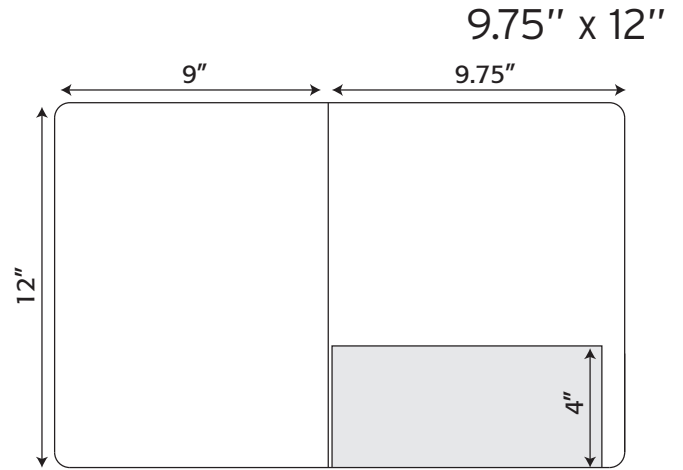

9.75" x 11.875"

Folder- 232 9.75" x 11.875" Pocket Folder
with one taped 4.5" (left) pocket and
one untaped 4.5" (right) pocket
(business card slits optional)

Folder Die Lines

Folder- 240 9.75" x 12" Pocket Folder with two taped 8.25" x 5.5" pockets that have stepped cutouts (business card slits optional)