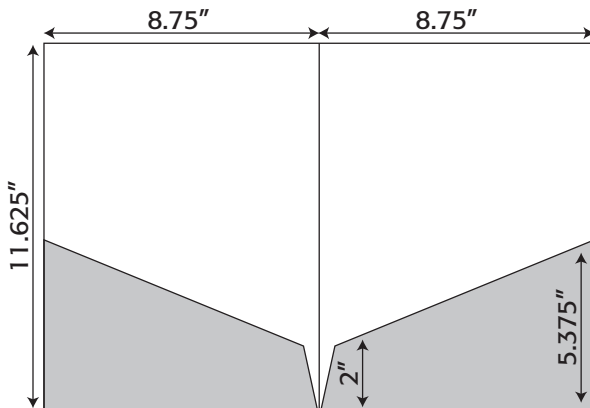

Folder- 207 8.75" x 11.5" Pocket Folder with two taped 5" pockets (business card slits optional)

Folder- 334 8.75" x 11.5" Trifold Pocket Folder with one taped 4" pocket (business card slits optional)

Folder Die Lines

8.75" x 11.5"

Folder- 327 8.75" x 11.5" Trifold Pocket Folder with one untaped 3.375" pocket gusseted- capacity .0625" (business card slits optional)

8.75" x 11.625"

Folder- 226 8.75" x 11.625" Pocket Folder with two slanted taped 5.375" pockets (business card slits optional)