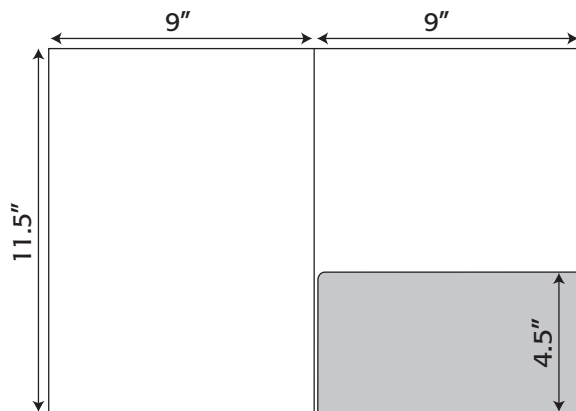

Folder- 045 9" x 11.5" Pocket Folder with one rounded taped 4.5" pocket (business card slits optional)