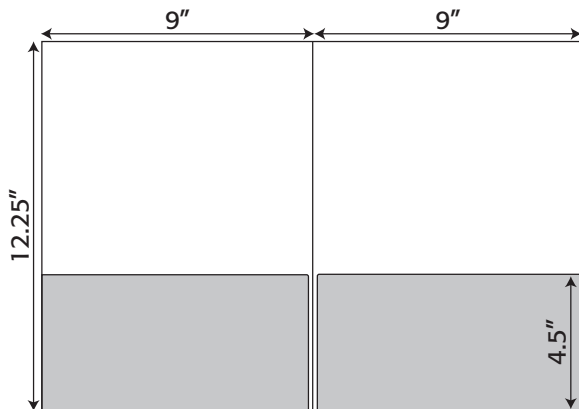

Folder- 222 9" x 12.25" Pocket Folder with two rounded taped 4.5" pockets (business card slits optional)