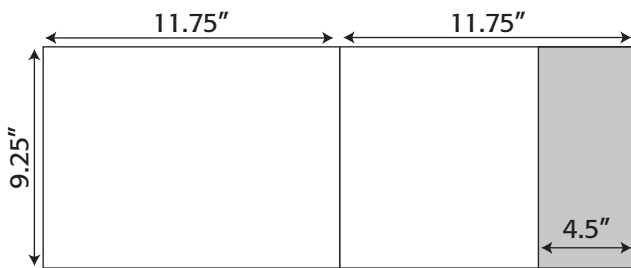

Folder- 106 11.75" x 9.25" Pocket Folder with one taped 4.5" vertical pocket (business card slits optional)

12" x 9"