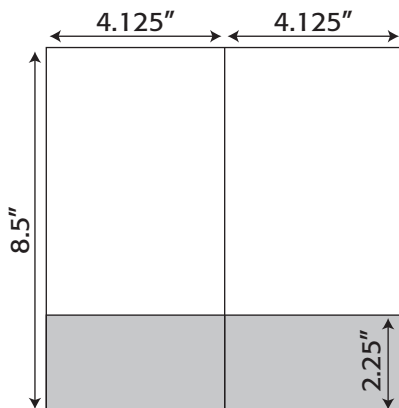

OneTouchPoint

POCKET FOLDER

Die Line Portfolio

Folder Die Lines

3.75" x 8.5"

Folder- 318 3.75" x 8.5" Trifold Pocket Folder with one untaped 1.75" pocket

Folder- 319 3.75" x 8.5" Trifold Pocket Folder with one untaped 2.5" pocket (business card slits optional)

4.125" x 8.5"

Folder- 249 4.125" x 8.5" Pocket Folder with two taped 2.25" pockets (business card slits optional)

4.125" x 9"

Folder- 400 4.125" x 9" Quadfold Pocket Folder
with one untaped 5" pocket
(business card slits optional)

4.5" x 11"

Folder- 311 4.5" x 11" Trifold Pocket Folder
with one taped 4" pocket
gusseted- capacity of .125"
(business card slits optional)

5.5" x 8.5"

Folder- 310 5.5" x 8.5" Trifold Pocket Folder
with one untaped 3.25" pocket
gusseted- capacity of .1875"
(business card slits optional)

Folder Die Lines

5.875" x 8.625"

Folder- 104 5.875" x 8.625" Pocket Folder with one taped 3.125" pocket (business card slits optional)

6" x 9"

Folder- 322 6" x 9" Trifold Pocket Folder with one taped 3.5" pocket and 3.75" flap gusseted- .125" (folds and pocket) (business card slits optional)