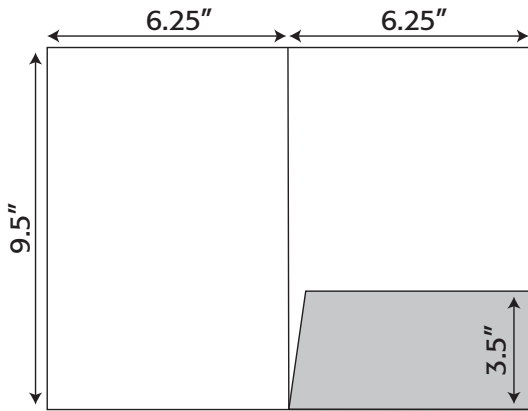

4.5" x 11"

Folder- 311 4.5" x 11" Trifold Pocket Folder
with one taped 4" pocket
gusseted- capacity of .125"
(business card slits optional)

5.5" x 8.5"

Folder- 310 5.5" x 8.5" Trifold Pocket Folder
with one untaped 3.25" pocket
gusseted- capacity of .1875"
(business card slits optional)

Folder Die Lines

5.875" x 8.625"

Folder- 104 5.875" x 8.625" Pocket Folder with one taped 3.125" pocket (business card slits optional)

6" x 9"

Folder- 322 6" x 9" Trifold Pocket Folder with one taped 3.5" pocket and 3.75" flap gusseted- .125" (folds and pocket) (business card slits optional)

6.125" x 9.5"

Folder- 103 6.125" x 9.5" Pocket Folder with one taped 3.5" pocket (business card slits optional)

Folder- 116 6.125" x 9.5" Pocket Folder with one taped 3.5" pocket (business card slits optional)

6.25" x 9.5"

Folder- 117 6.25" x 9.5" Pocket Folder with one taped 3.5" pocket (business card slits optional)

7.125" x 9.5"

Folder- 117 7.125" x 9.5" Pocket Folder with one taped 7.25" pocket (business card slits optional)