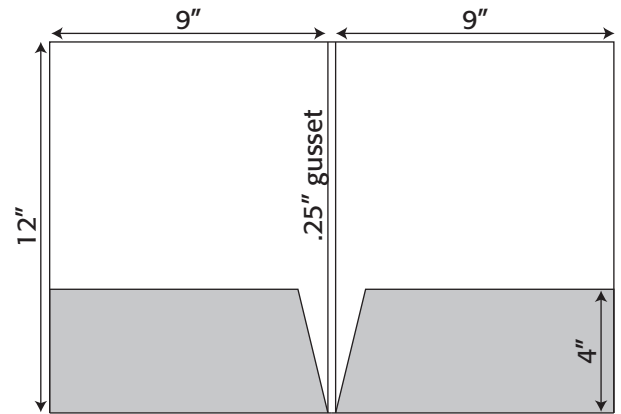

Folder- 212 9" x 12" Pocket Folder with two taped 4" pockets gusseted- .25" center (business card slits optional)