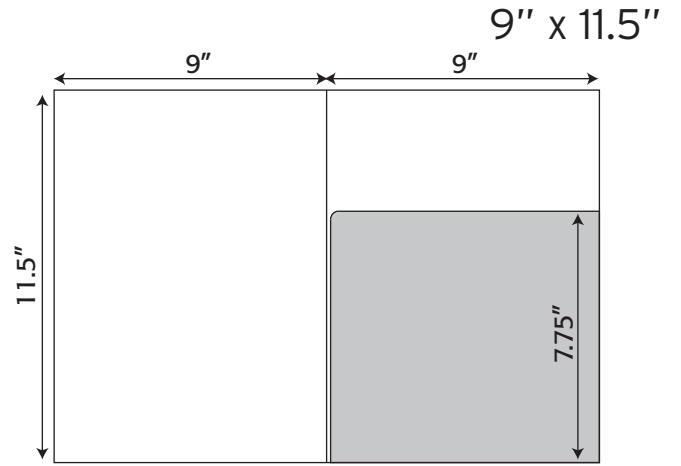

Folder- 010 9" x 11.5" Pocket Folder with one rounded taped 7.75" pocket (business card slits optional)