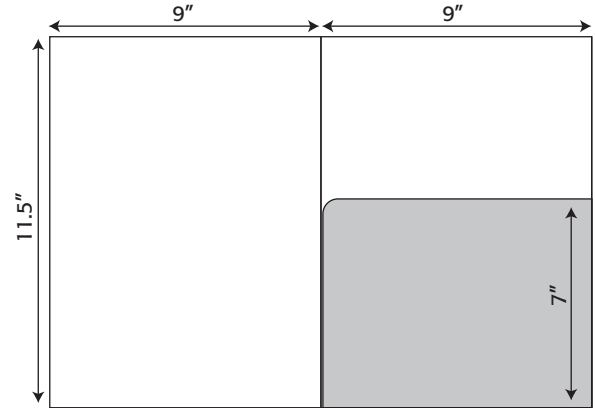

Folder- 040 9" x 11.5" Pocket Folder with one taped 5" pocket (business card slits optional)

Folder Die Lines

9" x 11.5"

Folder- 041 9" x 11.5" Pocket Folder with one rounded taped 9.75" pocket (business card slits optional)