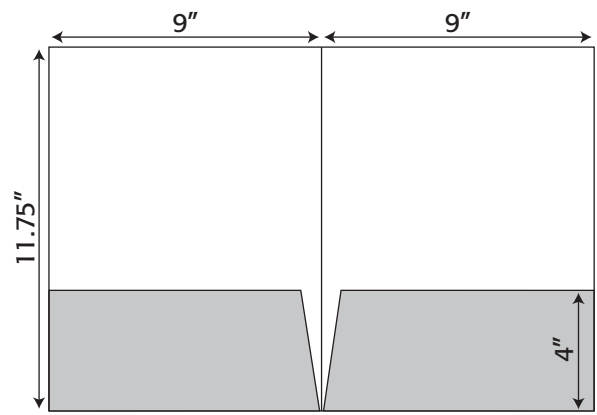

Folder- 203 9" x 11.75" Pocket Folder with two taped 4" pockets (business card slits optional)