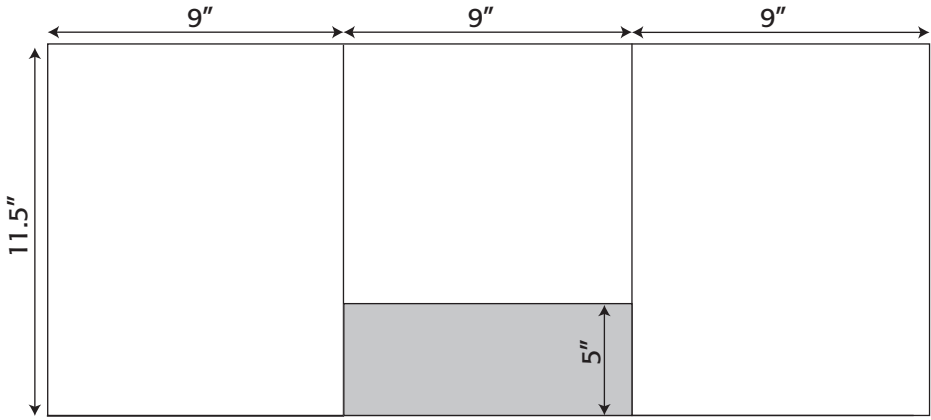

Folder- 332 9" x 11.5" Trifold Pocket Folder with one taped 5" pocket (business card slits optional)