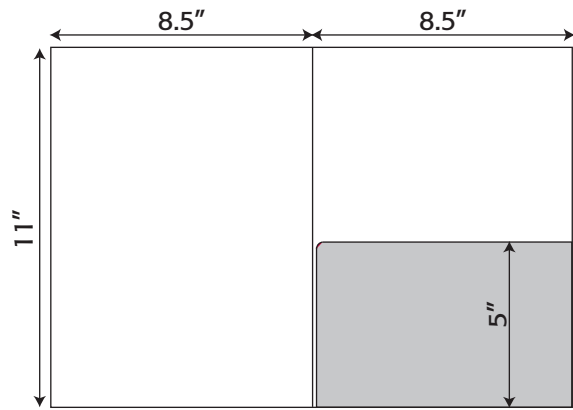

6.125" x 9.5"

Folder- 103 6.125" x 9.5" Pocket Folder with one taped 3.5" pocket (business card slits optional)

Folder- 116 6.125" x 9.5" Pocket Folder with one taped 3.5" pocket (business card slits optional)

6.25" x 9.5"

Folder- 117 6.25" x 9.5" Pocket Folder with one taped 3.5" pocket (business card slits optional)

7.125" x 9.5"

Folder- 117 7.125" x 9.5" Pocket Folder with one taped 7.25" pocket (business card slits optional)

7.875" x 11"

Folder- 028 7.875" x 11" Pocket Folder with one taped 4" pocket (business card slits optional)

Folder Die Lines

Folder- 017 8.5" x 11" Pocket Folder with one rounded taped 5" pocket (business card slits optional)