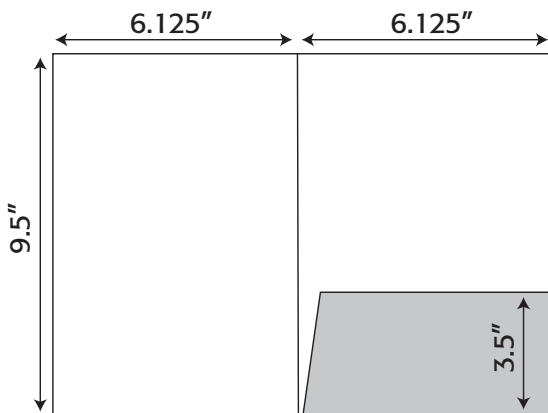

4.5" x 11"

Folder- 311 4.5" x 11" Trifold Pocket Folder
with one taped 4" pocket
gusseted- capacity of .125"
(business card slits optional)

5.5" x 8.5"

Folder- 310 5.5" x 8.5" Trifold Pocket Folder
with one untaped 3.25" pocket
gusseted- capacity of .1875"
(business card slits optional)

Folder Die Lines

5.875" x 8.625"

Folder- 104 5.875" x 8.625" Pocket Folder with one taped 3.125" pocket (business card slits optional)

6" x 9"

Folder- 322 6" x 9" Trifold Pocket Folder with one taped 3.5" pocket and 3.75" flap gusseted- .125" (folds and pocket) (business card slits optional)

6.125" x 9.5"

Folder- 103 6.125" x 9.5" Pocket Folder with one taped 3.5" pocket (business card slits optional)

Folder- 116 6.125" x 9.5" Pocket Folder with one taped 3.5" pocket (business card slits optional)