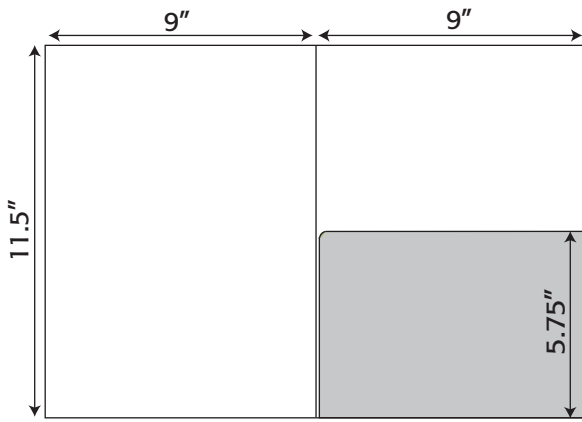

Folder- 009 9" x 11.5" Pocket Folder with one rounded taped 5.75" pocket (business card slits optional)