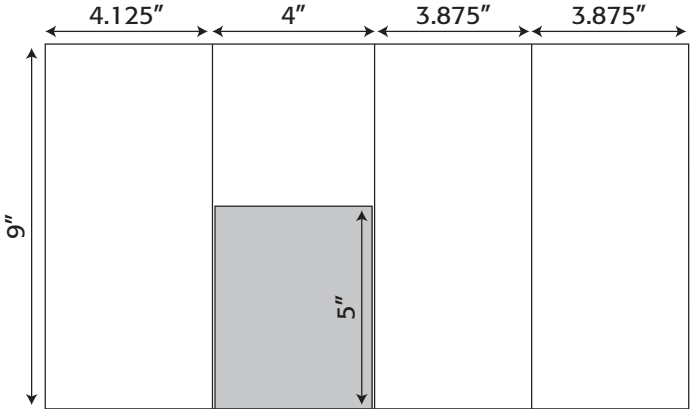

OneTouchPoint

POCKET FOLDER

Die Line Portfolio

Folder Die Lines

3.75" x 8.5"

Folder- 318 3.75" x 8.5" Trifold Pocket Folder with one untaped 1.75" pocket

Folder- 319 3.75" x 8.5" Trifold Pocket Folder with one untaped 2.5" pocket (business card slits optional)

4.125" x 8.5"

Folder- 249 4.125" x 8.5" Pocket Folder with two taped 2.25" pockets (business card slits optional)

4.125" x 9"

Folder- 400 4.125" x 9" Quadfold Pocket Folder
with one untaped 5" pocket
(business card slits optional)

4.5" x 11"

Folder- 311 4.5" x 11" Trifold Pocket Folder
with one taped 4" pocket
gusseted- capacity of .125"
(business card slits optional)

5.5" x 8.5"

Folder- 310 5.5" x 8.5" Trifold Pocket Folder
with one untaped 3.25" pocket
gusseted- capacity of .1875"
(business card slits optional)