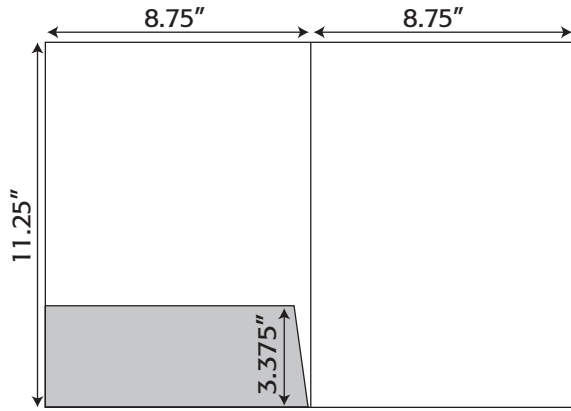

Folder Die Lines

8.625" x 11"

Folder- 083 8.625" x 11" Pocket Folder
with one untaped 5" pocket
(business card slits optional)

8.625" x 11.25"

Folder- 328 8.625" x 11.25" Trifold Pocket Folder
with one taped 6.875" pocket
(business card slits optional)

8.625" x 11.375"

Folder- 062 8.625" x 11.375" Pocket Folder
with one taped 4" pocket
(business card slits optional)

8.625" x 11.5"

Folder- 090 8.625" x 11.5" Pocket Folder with one rounded taped 4.375" pocket (business card slits optional)

8.625" x 11.75"

Folder- 089 8.625" x 11.75" Pocket Folder with one rounded taped 4.5" pocket (business card slits optional)

8.75" x 11"

Folder- 018 8.75" x 11" Pocket Folder with one rounded taped 8.75" x 11" pocket (business card slits optional)

Folder- 202 8.75" x 11" Pocket Folder with two taped 3" pockets (business card slits optional)

OneTouchPoint

Folder Die Lines

Folder- 088 8.75" x 11.25" Pocket Folder with one taped 3.375" pocket (business card slits optional)