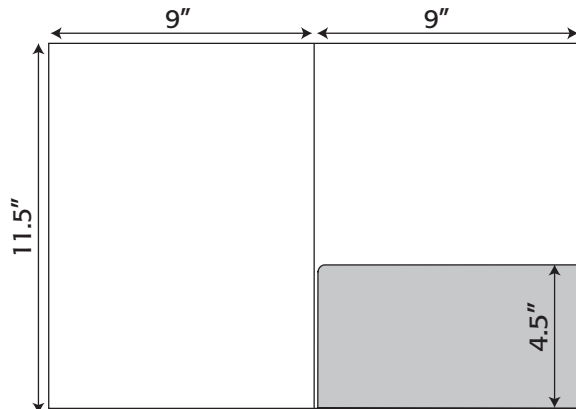

Folder- 043 9" x 11.5" Pocket Folder with one rounded taped 4.5" pocket (business card slits optional)