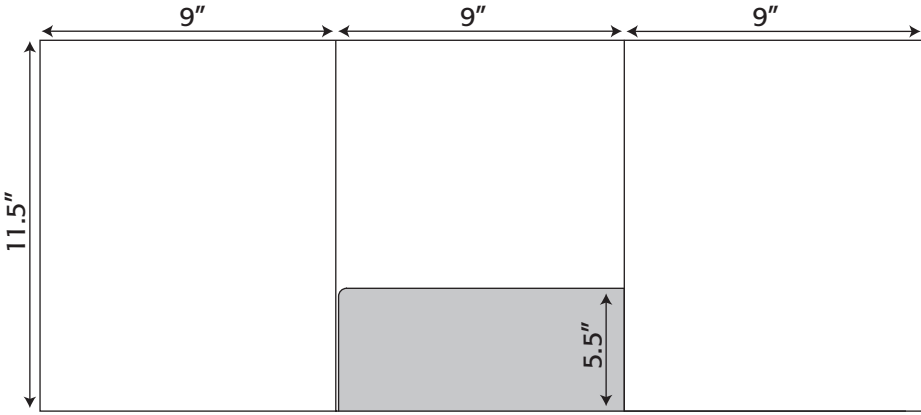

Folder- 301 9" x 11.5" Trifold Pocket Folder with one rounded taped 5.5" pocket (business card slits optional)