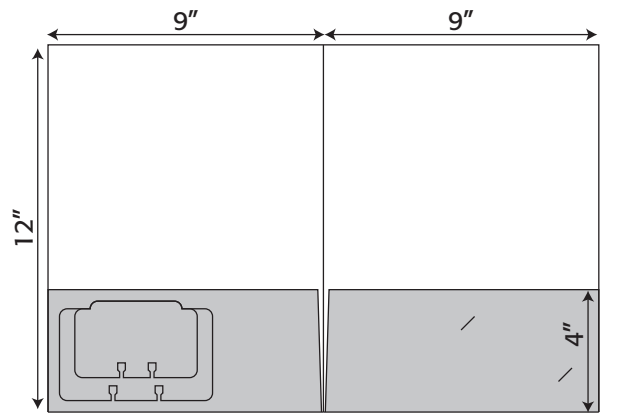

Folder- 243 9" x 12" Pocket Folder
with one untaped 4" (left) pocket with rolodex
punch-outs and one taped 4" (right) pocket
(business card slits optional)