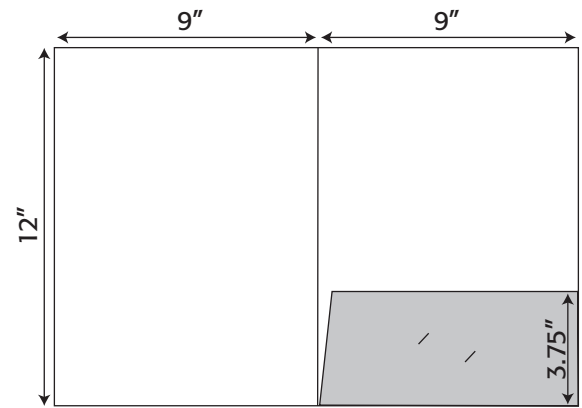

Folder- 020 9" x 12" Pocket Folder with one taped 3.75" pocket (business card slits optional)