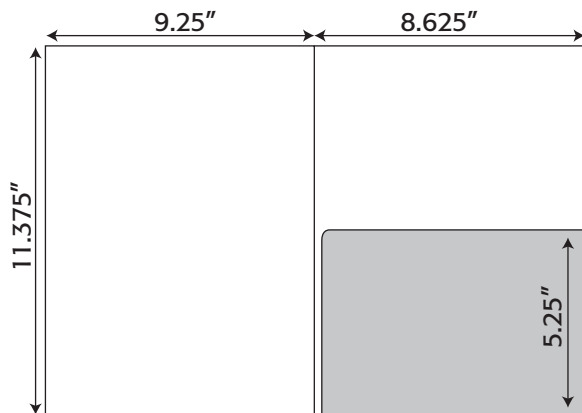

Folder- 039 9.25" x 11.375" Pocket Folder
with one rounded taped 5.25" pocket
(business card slits optional)