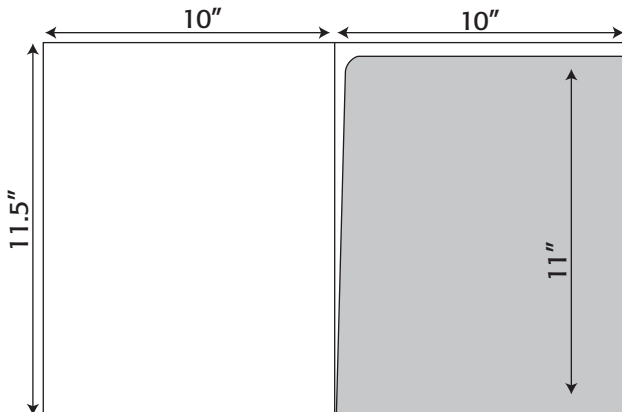

Folder-102 10" x 11.5" Pocket Folder with one taped 11" pocket (business card slits optional)