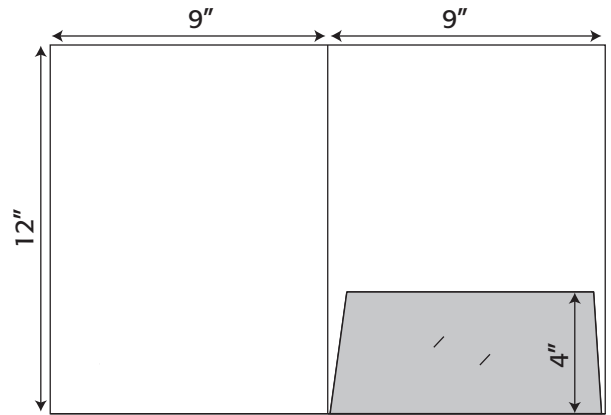

Folder- 015 9" x 12" Pocket Folder with one untaped 4" pocket (business card slits optional)