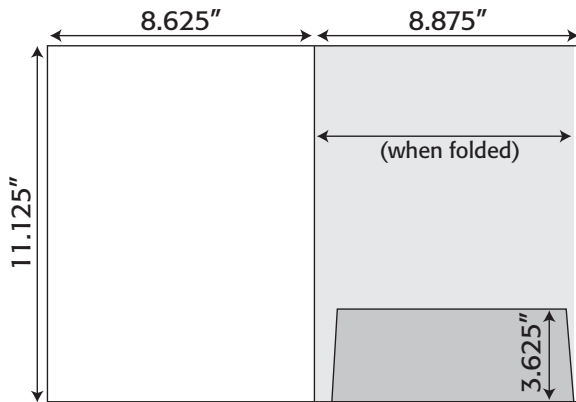

Folder Die Lines

5.875" x 8.625"

Folder- 104 5.875" x 8.625" Pocket Folder with one taped 3.125" pocket (business card slits optional)

6" x 9"

Folder- 322 6" x 9" Trifold Pocket Folder with one taped 3.5" pocket and 3.75" flap gusseted- .125" (folds and pocket) (business card slits optional)

8.75" x 11.5"

Folder- 327 8.75" x 11.5" Trifold Pocket Folder with one untaped 3.375" pocket gusseted- capacity .0625" (business card slits optional)

8.75" x 11.625"

Folder- 226 8.75" x 11.625" Pocket Folder with two slanted taped 5.375" pockets (business card slits optional)

8.75" x 11.75"

Folder- 230 8.75" x 11.75" Pocket Folder with two taped 6.25" pockets (business card slits optional)

Folder- 063 8.75" x 11.75" Pocket Folder with one untaped 4.875" pocket (business card slits optional)

Folder- 336 8.875" x 11" Trifold Pocket Folder with one rounded taped 4" pocket (business card slits optional)

8.875" x 11.125"

Folder- 072 8.875" x 11.125" Pocket Folder with one untaped 3.625" pocket (business card slits optional)