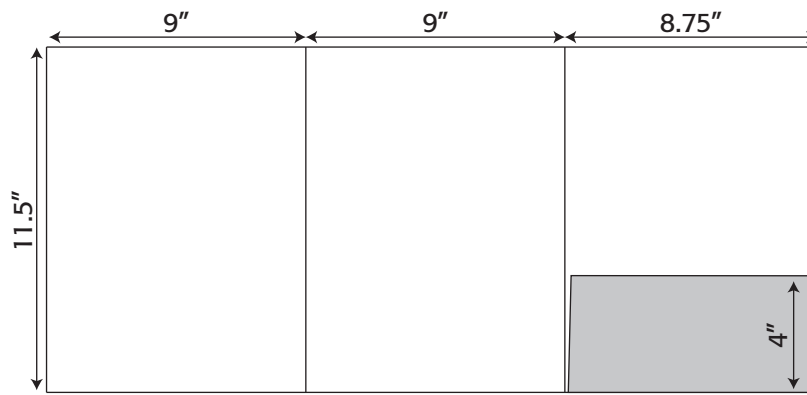

Folder Die Lines

9" x 11.5"

Folder- 338 9" x 11.5" Trifold Pocket Folder
with one taped 4" pocket
(business card slits optional)