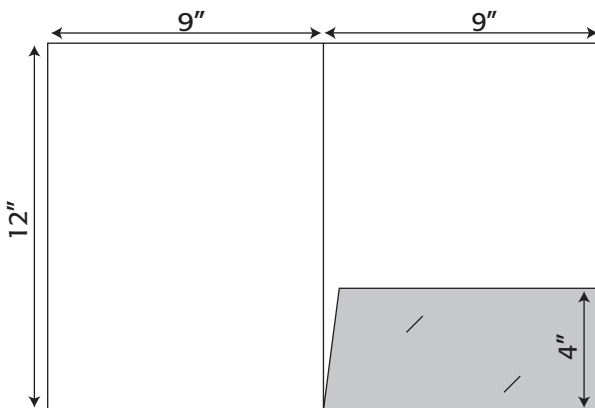

Folder- 016 9" x 12" Pocket Folder with one taped 4" pocket (business card slits optional)