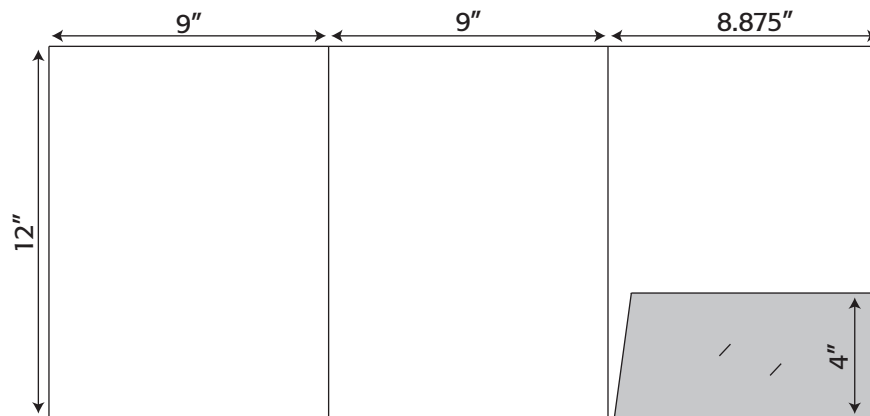

Folder- 307 9" x 12" Trifold Pocket Folder
with one taped 4" pocket
(business card slits optional)