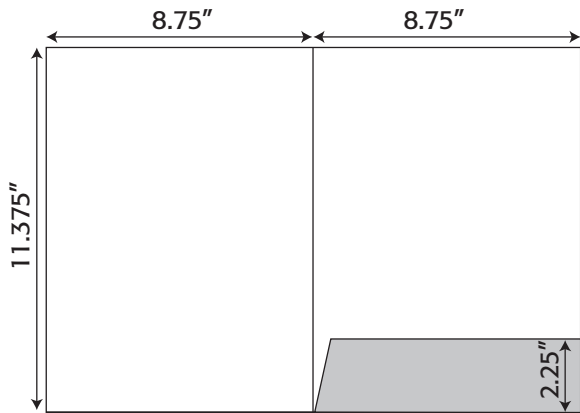

8.625" x 11.75"

Folder- 089 8.625" x 11.75" Pocket Folder with one rounded taped 4.5" pocket (business card slits optional)

8.75" x 11"

Folder- 018 8.75" x 11" Pocket Folder with one rounded taped 8.75" x 11" pocket (business card slits optional)

Folder- 202 8.75" x 11" Pocket Folder with two taped 3" pockets (business card slits optional)

OneTouchPoint

Folder Die Lines

Folder- 088 8.75" x 11.25" Pocket Folder with one taped 3.375" pocket (business card slits optional)

Folder- 109 8.75" x 11.25" Pocket Folder with one taped 8.625" pocket (business card slits optional)

Folder- 048 8.75" x 11.375" Pocket Folder with one taped 2.25" pocket (business card slits optional)