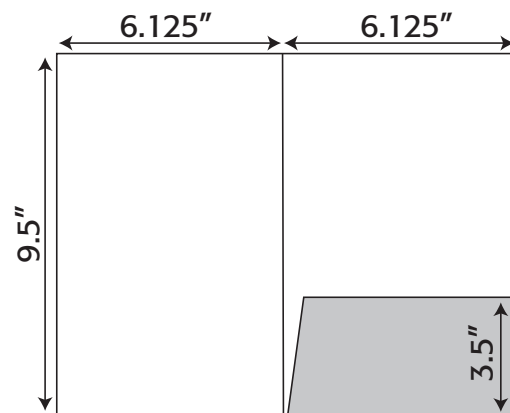

4.5" x 11"

Folder- 311 4.5" x 11" Trifold Pocket Folder
with one taped 4" pocket
gusseted- capacity of .125"
(business card slits optional)

5.5" x 8.5"

Folder- 310 5.5" x 8.5" Trifold Pocket Folder
with one untaped 3.25" pocket
gusseted- capacity of .1875"
(business card slits optional)

Folder Die Lines

5.875" x 8.625"

Folder- 104 5.875" x 8.625" Pocket Folder with one taped 3.125" pocket (business card slits optional)

6" x 9"

Folder- 322 6" x 9" Trifold Pocket Folder with one taped 3.5" pocket and 3.75" flap gusseted- .125" (folds and pocket) (business card slits optional)

6.125" x 9.5"

Folder- 103 6.125" x 9.5" Pocket Folder with one taped 3.5" pocket (business card slits optional)

Folder- 116 6.125" x 9.5" Pocket Folder with one taped 3.5" pocket (business card slits optional)