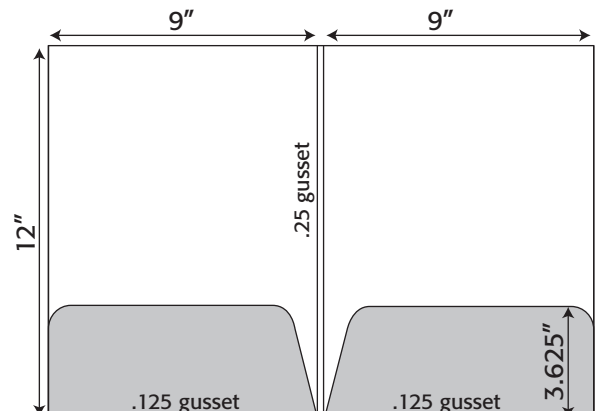

Folder- 216 9" x 12" Pocket Folder with two rounded untaped 3.625" pockets gusseted- .25" center & .125" pockets (business card slits optional)