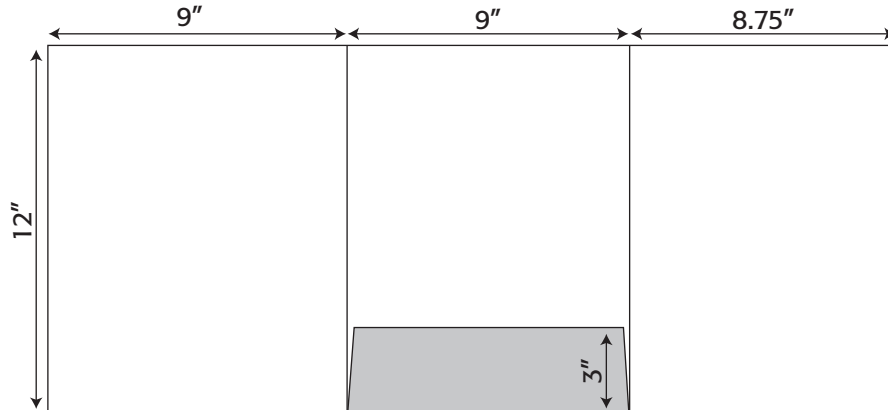

Folder- 252 9" x 12" Pocket Folder with two rounded untaped 4" pockets and a .5" x 3" tab in upper right hand corner (business card slits optional)

Folder Die Lines

9" x 12"

Folder- 300 9" x 12" Trifold Pocket Folder
with one taped 3" pocket
(business card slits optional)