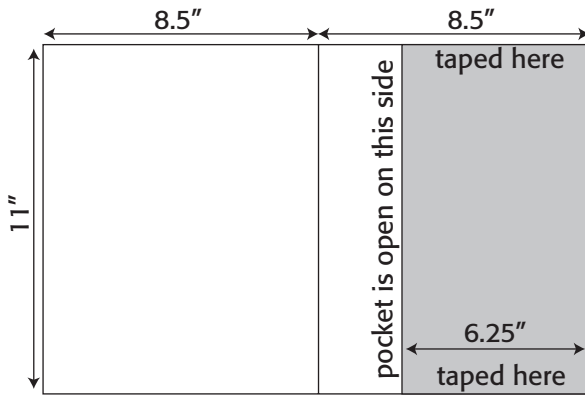

7.875" x 11"

Folder- 028 7.875" x 11" Pocket Folder with one taped 4" pocket (business card slits optional)

Folder Die Lines

Folder- 017 8.5" x 11" Pocket Folder with one rounded taped 5" pocket (business card slits optional)

Folder- 049 8.5" x 11" Pocket Folder with one taped 6" x 3.5" pocket (business card slits optional)

Folder- 075 8.5" x 11" Pocket Folder with one untaped 4" pocket (business card slits optional)

Folder- 084 8.5" x 11" Pocket Folder with one taped 5.25" pocket (business card slits optional)

Folder- 085 8.5" x 11" Pocket Folder with one untaped 4" pocket (business card slits optional)

Folder- 107 8.5" x 11" Pocket Folder with one taped 4.125" pocket gusseted- .3125" center & .25" pocket (business card slits optional)

8.5" x 11.5"

Folder- 113 8.5" x 11" Pocket Folder with one taped 6.25"x 11" pocket (business card slits optional)

Folder- 281 8.5" x 11" Pocket Folder with two untaped 1.5" pockets

Folder- 325 8.5" x 11" Trifold Pocket Folder with one taped 5.75" x 5.5" pocket gusseted- pocket capacity .3125" (business card slits optional)