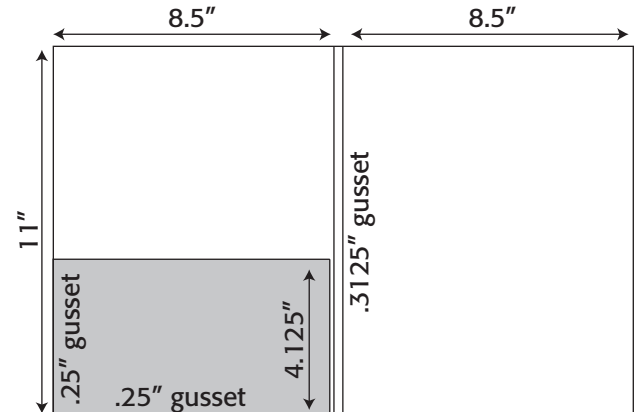

7.875" x 11"

Folder- 028 7.875" x 11" Pocket Folder with one taped 4" pocket (business card slits optional)

Folder Die Lines

Folder- 017 8.5" x 11" Pocket Folder with one rounded taped 5" pocket (business card slits optional)

Folder- 049 8.5" x 11" Pocket Folder with one taped 6" x 3.5" pocket (business card slits optional)

Folder- 075 8.5" x 11" Pocket Folder with one untaped 4" pocket (business card slits optional)

Folder- 084 8.5" x 11" Pocket Folder with one taped 5.25" pocket (business card slits optional)

Folder- 085 8.5" x 11" Pocket Folder with one untaped 4" pocket (business card slits optional)

Folder- 107 8.5" x 11" Pocket Folder with one taped 4.125" pocket gusseted- .3125" center & .25" pocket (business card slits optional)

8.5" x 11.5"

Folder- 113 8.5" x 11" Pocket Folder with one taped 6.25"x 11" pocket (business card slits optional)

Folder- 281 8.5" x 11" Pocket Folder with two untaped 1.5" pockets

Folder- 325 8.5" x 11" Trifold Pocket Folder with one taped 5.75" x 5.5" pocket gusseted- pocket capacity .3125" (business card slits optional)