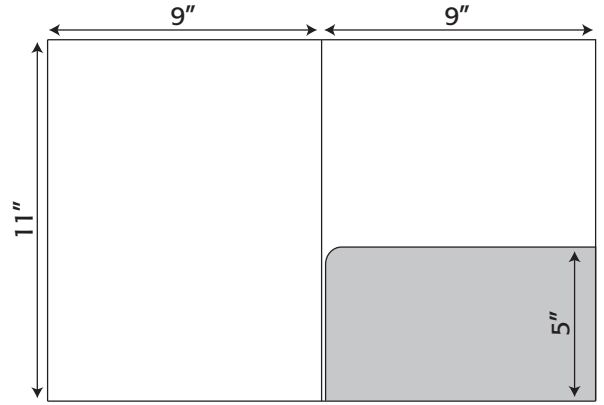

Folder- 336 8.875" x 11" Trifold Pocket Folder with one rounded taped 4" pocket (business card slits optional)

8.875" x 11.125"

Folder- 072 8.875" x 11.125" Pocket Folder with one untaped 3.625" pocket (business card slits optional)

8.875" x 11.875"

Folder- 024 8.875" x 11.875" Pocket Folder with one taped 4" pocket gusseted- capacity .375" (business card slits optional)

OneTouchPoint

Folder Die Lines

9" x 11"

Folder- 073 9" x 11" Pocket Folder
with one rounded taped 4" pocket
(business card slits optional)

Folder- 078 9" x 11" Pocket Folder
with one rounded taped 5" pocket
(business card slits optional)

Folder- 082 9" x 11" Pocket Folder
with one 9" x 11" pocket with slot taped
on top and bottom
(business card slits optional)