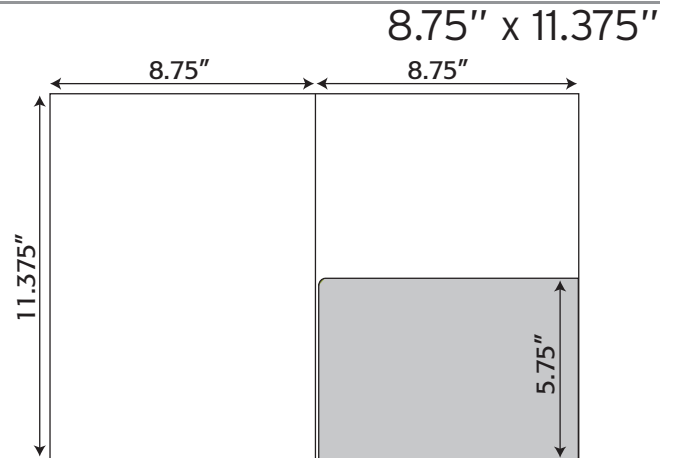

8.625" x 11.75"

Folder- 089 8.625" x 11.75" Pocket Folder with one rounded taped 4.5" pocket (business card slits optional)

8.75" x 11"

Folder- 018 8.75" x 11" Pocket Folder with one rounded taped 8.75" x 11" pocket (business card slits optional)

Folder- 202 8.75" x 11" Pocket Folder with two taped 3" pockets (business card slits optional)

OneTouchPoint

Folder Die Lines

Folder- 088 8.75" x 11.25" Pocket Folder with one taped 3.375" pocket (business card slits optional)

Folder- 109 8.75" x 11.25" Pocket Folder with one taped 8.625" pocket (business card slits optional)

Folder- 048 8.75" x 11.375" Pocket Folder with one taped 2.25" pocket (business card slits optional)