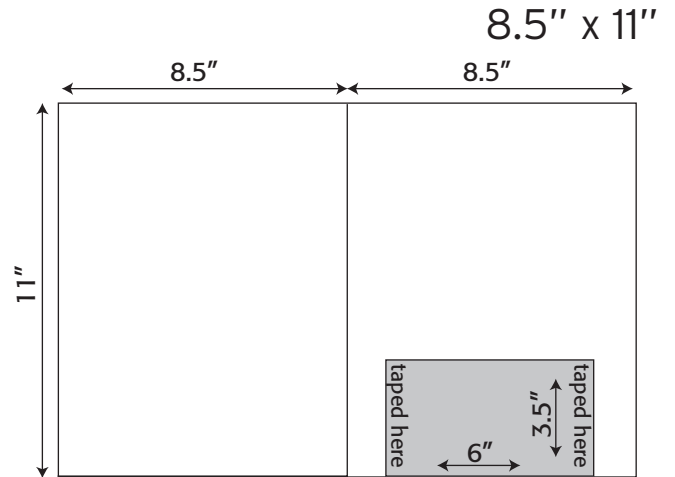

6.125" x 9.5"

Folder- 103 6.125" x 9.5" Pocket Folder with one taped 3.5" pocket (business card slits optional)

Folder- 116 6.125" x 9.5" Pocket Folder with one taped 3.5" pocket (business card slits optional)

6.25" x 9.5"

Folder- 117 6.25" x 9.5" Pocket Folder with one taped 3.5" pocket (business card slits optional)

7.125" x 9.5"

Folder- 117 7.125" x 9.5" Pocket Folder with one taped 7.25" pocket (business card slits optional)

7.875" x 11"

Folder- 028 7.875" x 11" Pocket Folder with one taped 4" pocket (business card slits optional)

Folder Die Lines

Folder- 017 8.5" x 11" Pocket Folder with one rounded taped 5" pocket (business card slits optional)

Folder- 049 8.5" x 11" Pocket Folder with one taped 6" x 3.5" pocket (business card slits optional)

Folder- 075 8.5" x 11" Pocket Folder with one untaped 4" pocket (business card slits optional)

Folder- 084 8.5" x 11" Pocket Folder with one taped 5.25" pocket (business card slits optional)