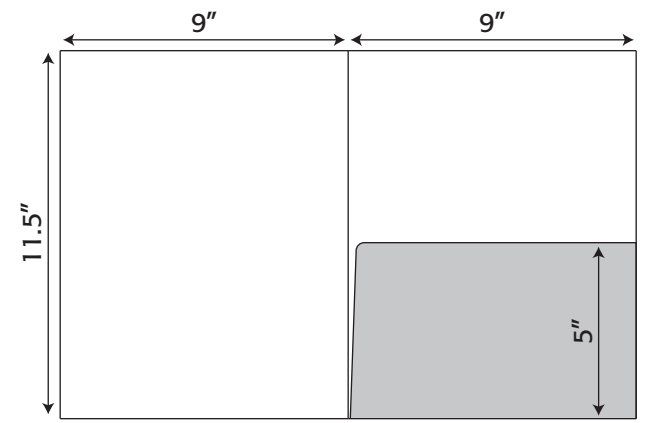

Folder- 057 9" x 11.5" Pocket Folder with one taped 5" pocket (business card slits optional)