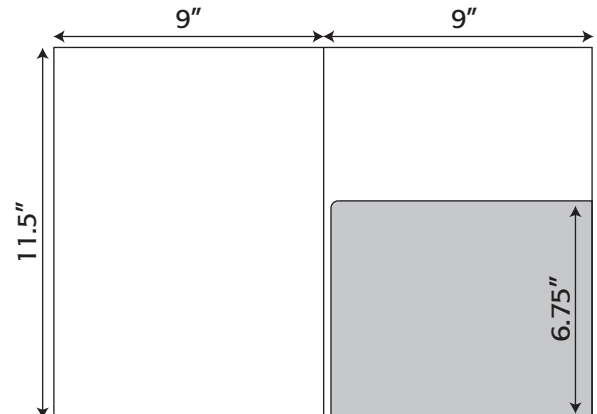

Folder- 008 9" x 11.5" Pocket Folder with one rounded taped 6.75" pocket
(business card slits optional)