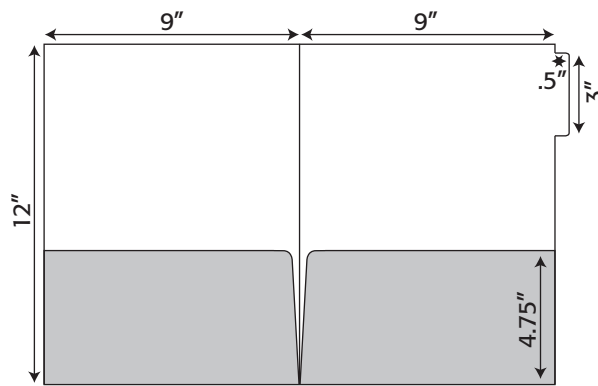

Folder- 219 9" x 12" Pocket Folder with two rounded untaped 4.75" pockets and a .5" x 3" tab in upper right hand corner (business card slits optional)