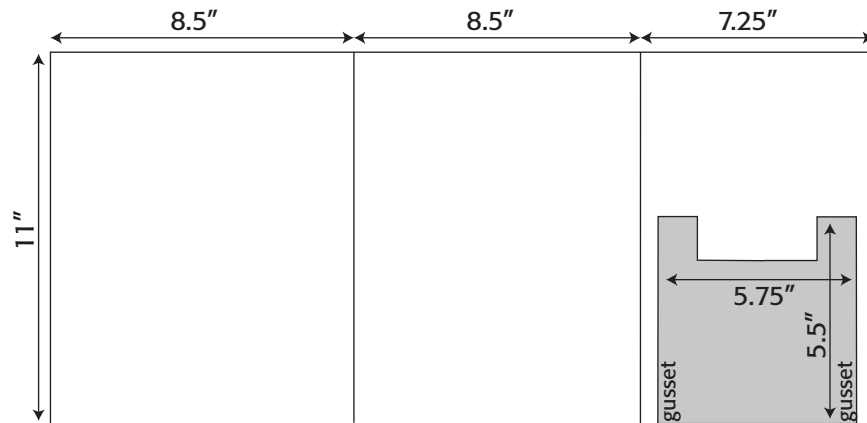

Folder- 049 8.5" x 11" Pocket Folder with one taped 6" x 3.5" pocket (business card slits optional)

Folder- 075 8.5" x 11" Pocket Folder with one untaped 4" pocket (business card slits optional)

Folder- 084 8.5" x 11" Pocket Folder with one taped 5.25" pocket (business card slits optional)

Folder- 085 8.5" x 11" Pocket Folder with one untaped 4" pocket (business card slits optional)

Folder- 107 8.5" x 11" Pocket Folder with one taped 4.125" pocket gusseted- .3125" center & .25" pocket (business card slits optional)

8.5" x 11.5"

Folder- 113 8.5" x 11" Pocket Folder with one taped 6.25"x 11" pocket (business card slits optional)

Folder- 281 8.5" x 11" Pocket Folder with two untaped 1.5" pockets

Folder- 325 8.5" x 11" Trifold Pocket Folder with one taped 5.75" x 5.5" pocket gusseted- pocket capacity .3125" (business card slits optional)