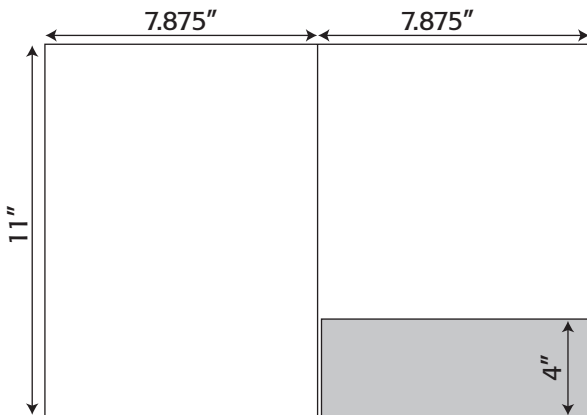

6.125" x 9.5"

Folder- 103 6.125" x 9.5" Pocket Folder with one taped 3.5" pocket (business card slits optional)

Folder- 116 6.125" x 9.5" Pocket Folder with one taped 3.5" pocket (business card slits optional)

6.25" x 9.5"

Folder- 117 6.25" x 9.5" Pocket Folder with one taped 3.5" pocket (business card slits optional)

7.125" x 9.5"

Folder- 117 7.125" x 9.5" Pocket Folder with one taped 7.25" pocket (business card slits optional)

7.875" x 11"

Folder- 028 7.875" x 11" Pocket Folder with one taped 4" pocket (business card slits optional)

Folder Die Lines

Folder- 017 8.5" x 11" Pocket Folder with one rounded taped 5" pocket (business card slits optional)