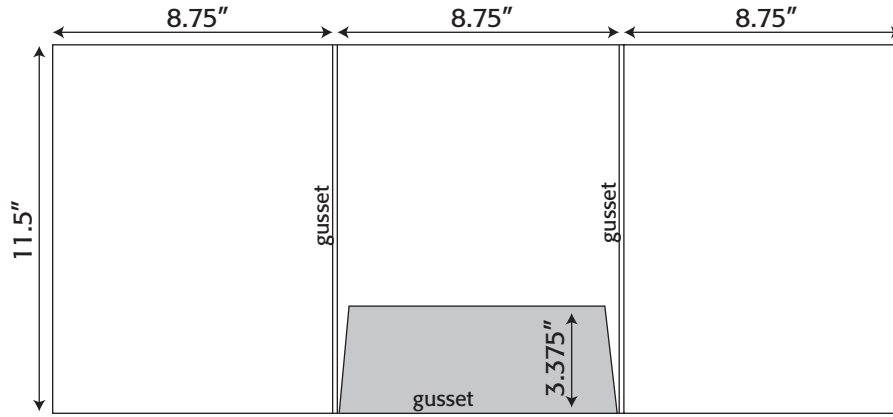

Folder Die Lines

5.875" x 8.625"

Folder- 104 5.875" x 8.625" Pocket Folder with one taped 3.125" pocket (business card slits optional)

6" x 9"

Folder- 322 6" x 9" Trifold Pocket Folder with one taped 3.5" pocket and 3.75" flap gusseted- .125" (folds and pocket) (business card slits optional)

Folder- 076 8.75" x 11.5" Pocket Folder with one taped 3.5" pocket (business card slits optional)

Folder- 112 8.75" x 11.5" Pocket Folder with one taped 7.25" x 11.5" pocket (business card slits optional)

Folder- 207 8.75" x 11.5" Pocket Folder with two taped 5" pockets (business card slits optional)

Folder- 334 8.75" x 11.5" Trifold Pocket Folder with one taped 4" pocket (business card slits optional)

Folder Die Lines

8.75" x 11.5"

Folder- 327 8.75" x 11.5" Trifold Pocket Folder with one untaped 3.375" pocket gusseted- capacity .0625" (business card slits optional)

8.75" x 11.625"

Folder- 226 8.75" x 11.625" Pocket Folder with two slanted taped 5.375" pockets (business card slits optional)