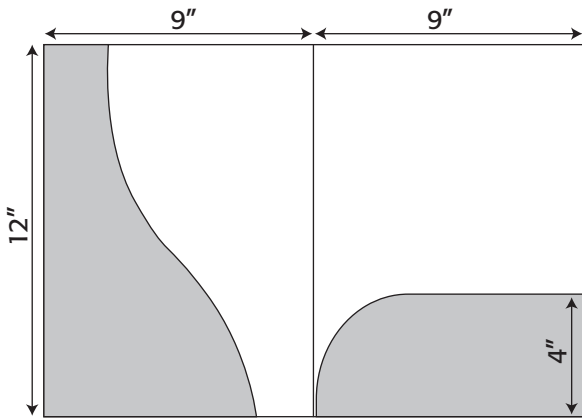

9" x 12"

Folder- 282 9" x 12" Pocket Folder with one curved taped 7.25" x 12" (left) pocket and one rounded taped 4" (right) pocket (business card slits optional)