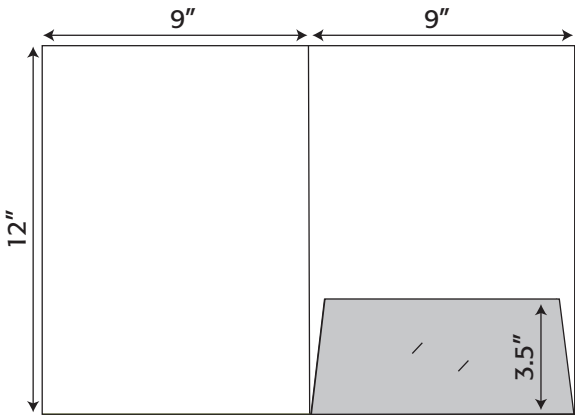

OneTouchPoint

Folder Die Lines

9" x 12"

Folder- 007 9" x 12" Pocket Folder with one rounded taped 10" pocket (business card slits optional)

Folder- 012 9" x 12" Pocket Folder with one untaped 4.25" pocket (business card slits optional)