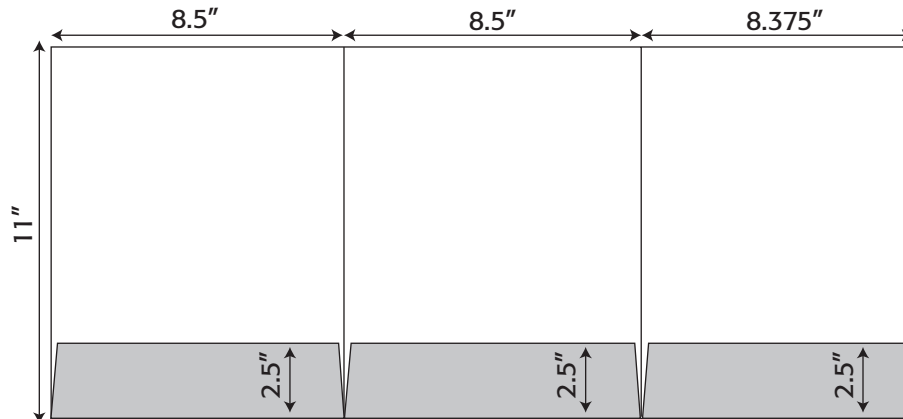

Folder- 313 8.5" x 11" Trifold Pocket Folder with three untaped 2.5" pockets

8.5" x 11.25"