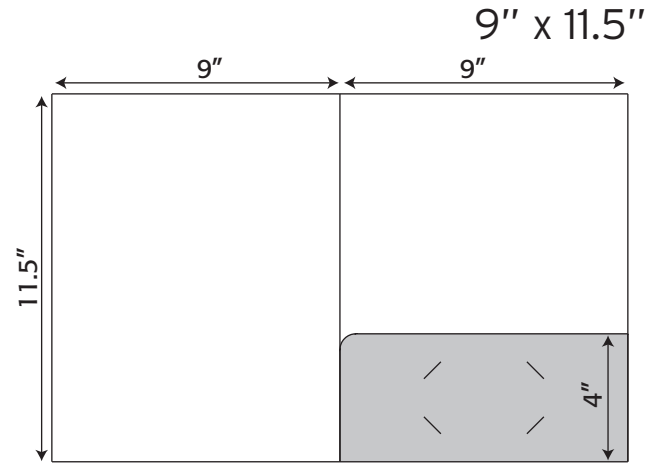

Folder- 110 9" x 11.5" Pocket Folder with one taped 9.25" pocket (business card slits optional)

Folder- 101 9" x 11.5" Pocket Folder with one taped 9.5" pocket (business card slits optional)

Folder- 067 9" x 11.5" Pocket Folder with one rounded taped 8.5" pocket (business card slits optional)

Folder- 061 9" x 11.5" Pocket Folder with one tapered taped 5" pocket (business card slits optional)

OneTouchPoint

Folder Die Lines

Folder- 108 9" x 11.5" Pocket Folder with one taped on two sides 8.875" x 11" pocket (business card slits optional)

Folder- 054 9" x 11.5" Pocket Folder with one taped 4" pocket (business card slits optional)

Folder- 056 9" x 11.5" Pocket Folder with one taped 7.5625" pocket (business card slits optional)

Folder- 057 9" x 11.5" Pocket Folder with one taped 5" pocket (business card slits optional)