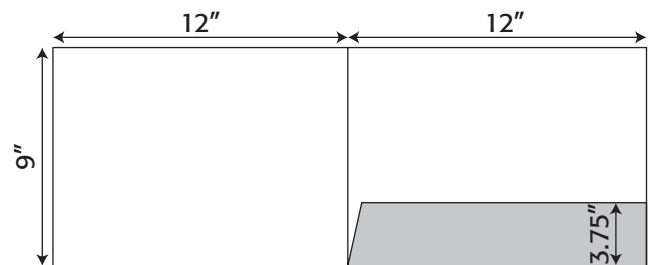

11.75" x 9.25"

Folder- 106 11.75" x 9.25" Pocket Folder with one taped 4.5" vertical pocket (business card slits optional)

12" x 9"

Folder- 068 12" x 9" Pocket Folder with one taped 5" pocket gusseted- .0625" center (business card slits optional)