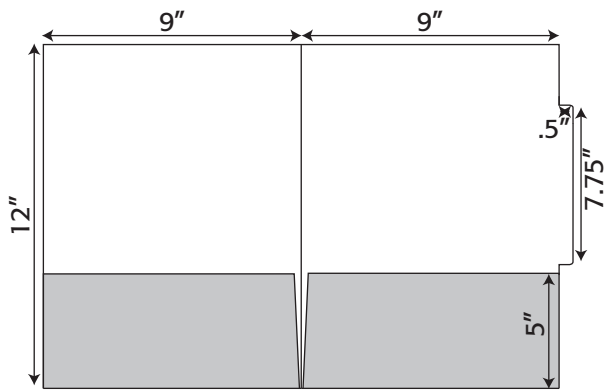

Folder- 217 9" x 12" Pocket Folder with two taped 5" pockets and a .5" x 7.75" tab on right side (business card slits optional)