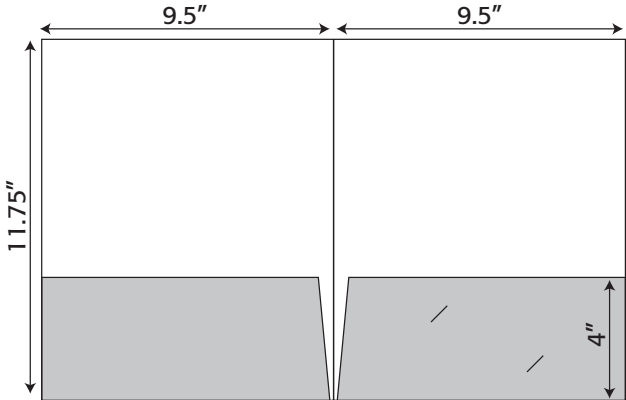

Folder- 284 9.5" x 11.75" Pocket Folder with two taped 4" pockets (business card slits optional)

OneTouchPoint