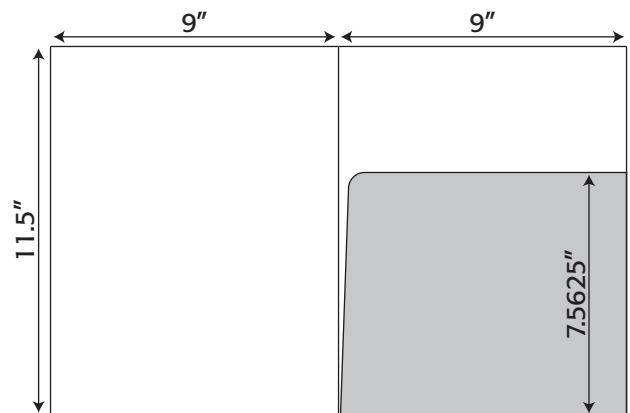

Folder- 056 9" x 11.5" Pocket Folder with one taped 7.5625" pocket (business card slits optional)