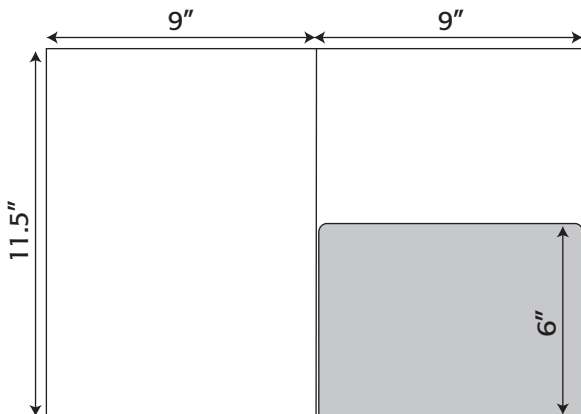

Folder- 006 9" x 11.5" Pocket Folder with one rounded taped 6" pocket
(business card slits optional)