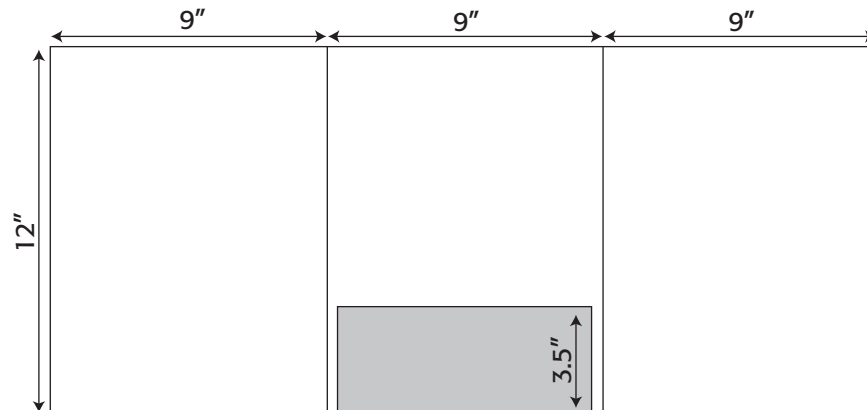

Folder- 305 9" x 12" Trifold Pocket Folder
with one untaped 3.5" pocket
(business card slits optional)