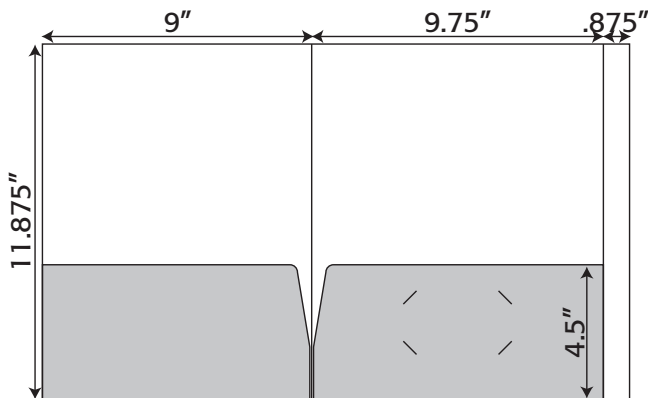

9.75" x 11.875"

Folder- 232 9.75" x 11.875" Pocket Folder
with one taped 4.5" (left) pocket and
one untaped 4.5" (right) pocket
(business card slits optional)

Folder Die Lines

Folder- 240 9.75" x 12" Pocket Folder with two taped 8.25" x 5.5" pockets that have stepped cutouts (business card slits optional)