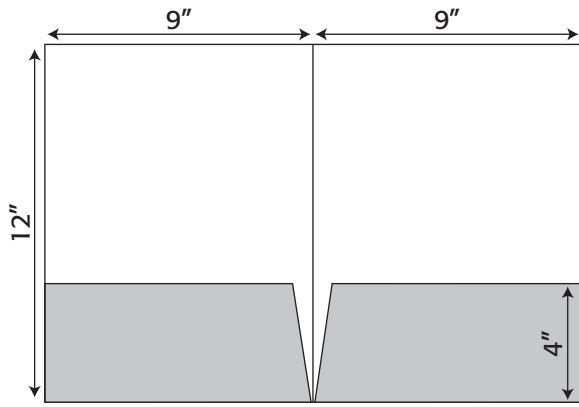

Folder Die Lines

9" x 12"

Folder- 211 9" x 12" Pocket Folder with two taped 4" pockets (business card slits optional)