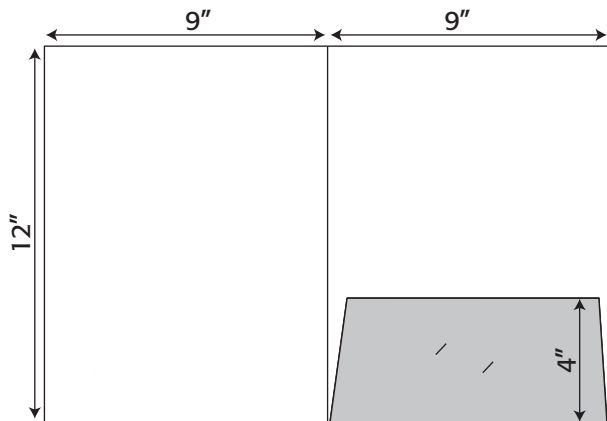

Folder-038 9" x 12" Pocket Folder with one untaped 4" pocket (business card slits optional)