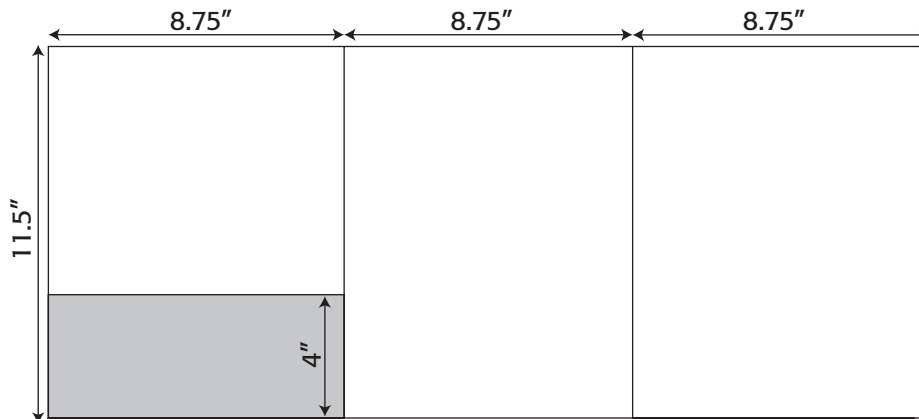

Folder- 334 8.75" x 11.5" Trifold Pocket Folder with one taped 4" pocket (business card slits optional)