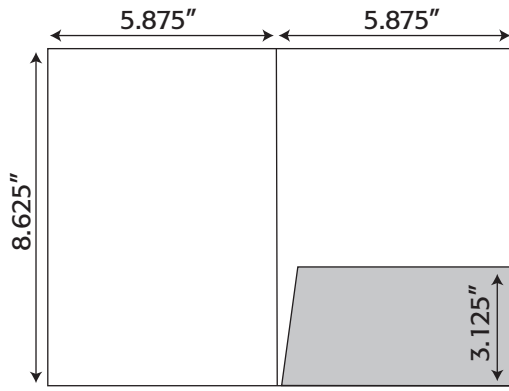

4.125" x 8.5"

Folder- 249 4.125" x 8.5" Pocket Folder with two taped 2.25" pockets (business card slits optional)

4.125" x 9"

Folder- 400 4.125" x 9" Quadfold Pocket Folder
with one untaped 5" pocket
(business card slits optional)

4.5" x 11"

Folder- 311 4.5" x 11" Trifold Pocket Folder
with one taped 4" pocket
gusseted- capacity of .125"
(business card slits optional)

5.5" x 8.5"

Folder- 310 5.5" x 8.5" Trifold Pocket Folder
with one untaped 3.25" pocket
gusseted- capacity of .1875"
(business card slits optional)

Folder Die Lines

5.875" x 8.625"

Folder- 104 5.875" x 8.625" Pocket Folder with one taped 3.125" pocket (business card slits optional)

6" x 9"

Folder- 322 6" x 9" Trifold Pocket Folder with one taped 3.5" pocket and 3.75" flap gusseted- .125" (folds and pocket) (business card slits optional)

6.125" x 9.5"

Folder- 103 6.125" x 9.5" Pocket Folder with one taped 3.5" pocket (business card slits optional)

Folder- 116 6.125" x 9.5" Pocket Folder with one taped 3.5" pocket (business card slits optional)