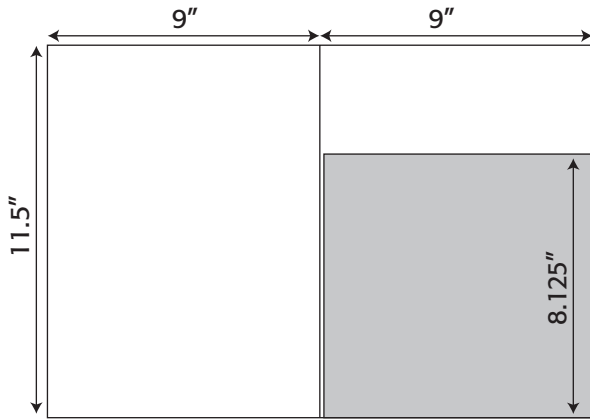

9" x 11.5"

Folder- 047 9" x 11.5" Pocket Folder with one taped 8.125" pocket (business card slits optional)