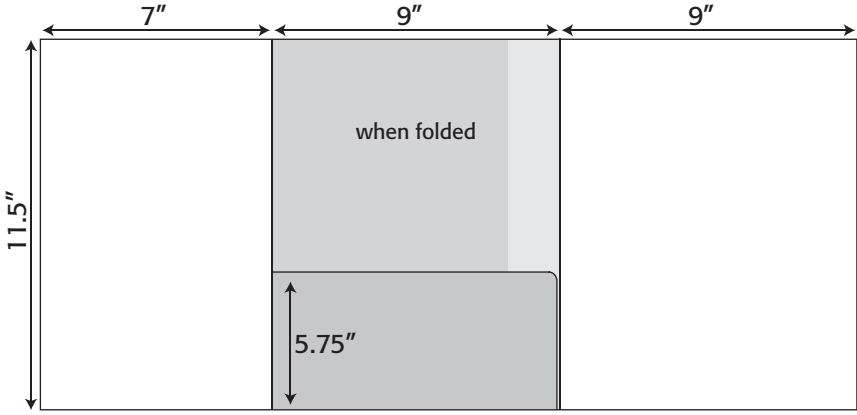

Folder- 302 9" x 11.5" Trifold Pocket Folder with one rounded taped 5.75" pocket (business card slits optional)