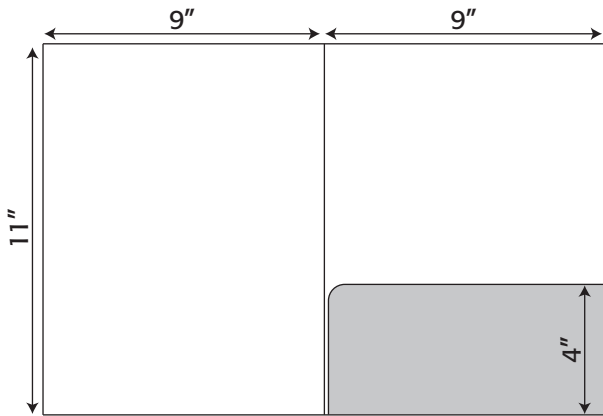

8.875" x 11.875"

Folder- 024 8.875" x 11.875" Pocket Folder with one taped 4" pocket gusseted- capacity .375" (business card slits optional)

OneTouchPoint

Folder Die Lines

9" x 11"

Folder- 073 9" x 11" Pocket Folder
with one rounded taped 4" pocket
(business card slits optional)