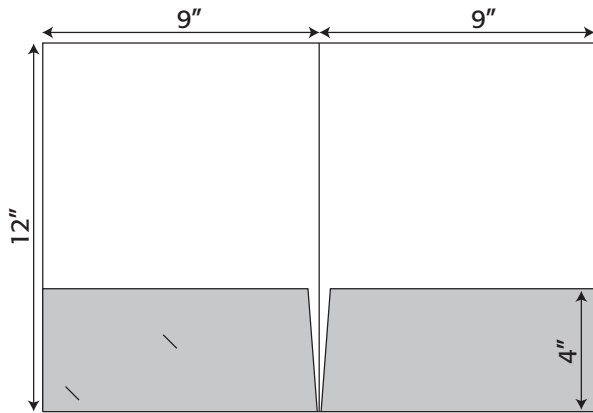

Folder- 236 9" x 12" Pocket Folder
with two untaped 4" pockets
(business card slits optional)