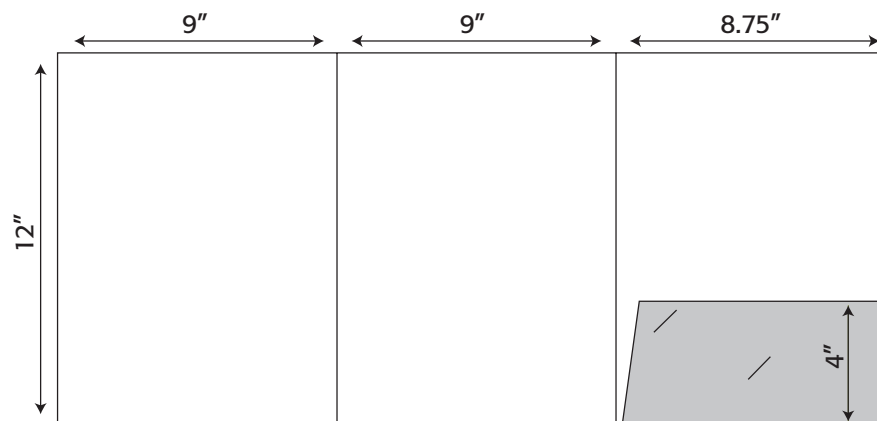

Folder- 340 9" x 12" Trifold Pocket Folder
with one taped 4" pocket
(business card slits optional)