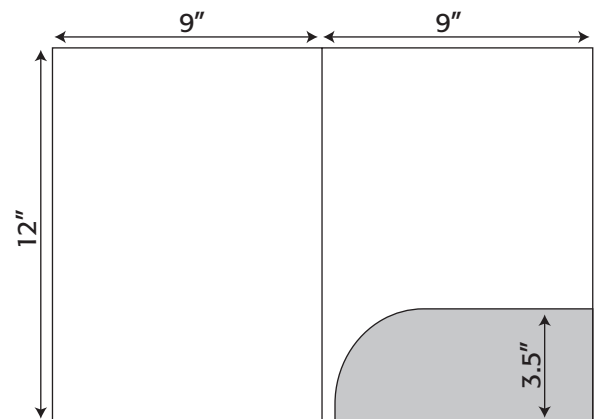

Folder-032 9" x 12" Pocket Folder with one untaped rounded 3.5" pocket (business card slits optional)