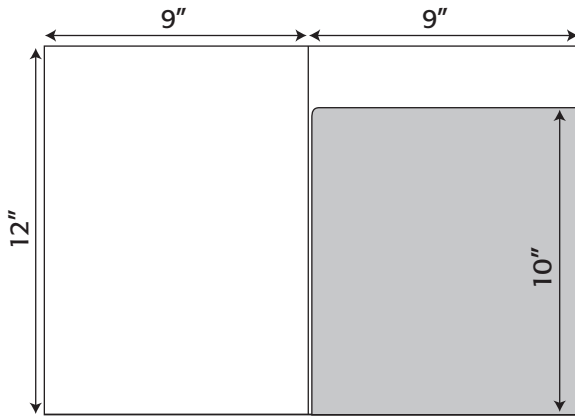

Folder Die Lines

9" x 12"

Folder- 007 9" x 12" Pocket Folder with one rounded taped 10" pocket (business card slits optional)