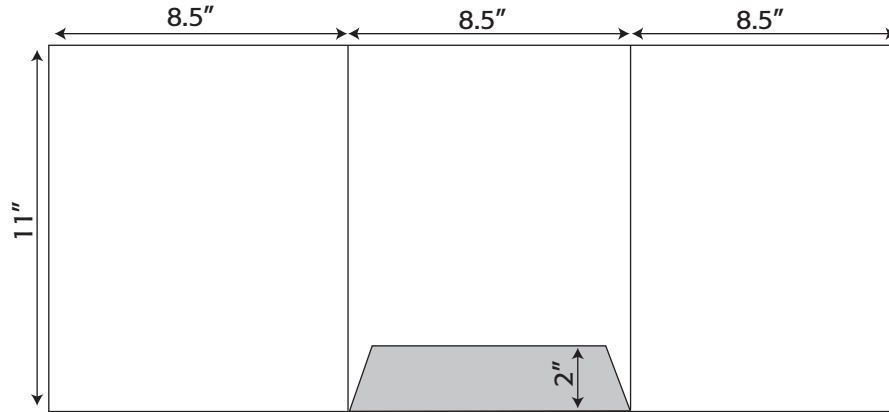

Folder Die Lines

8.5" x 11"

Folder- 306 8.5" x 11" Trifold Pocket Folder with one untaped 2" pocket