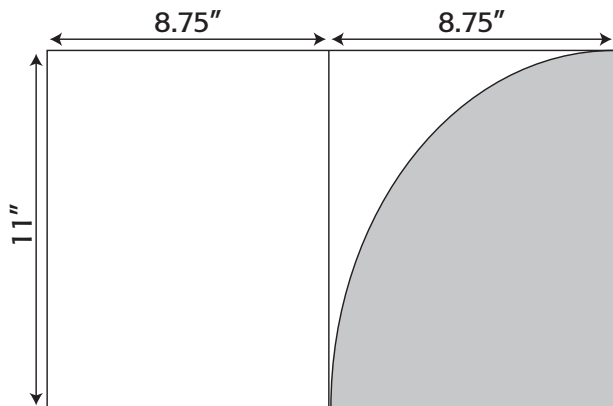

Folder- 018 8.75" x 11" Pocket Folder with one rounded taped 8.75" x 11" pocket (business card slits optional)