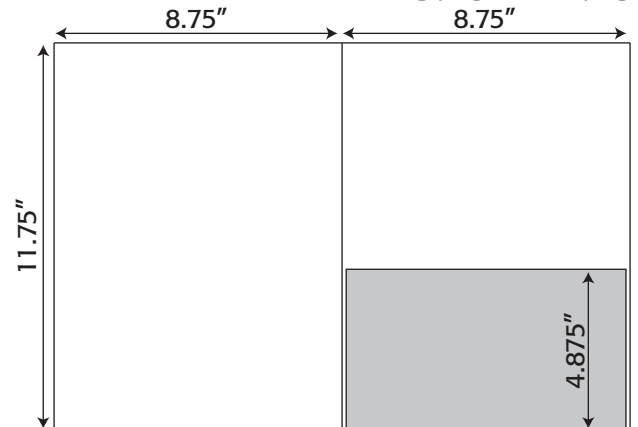

4.5" x 11"

Folder- 311 4.5" x 11" Trifold Pocket Folder
with one taped 4" pocket
gusseted- capacity of .125"
(business card slits optional)

5.5" x 8.5"

Folder- 310 5.5" x 8.5" Trifold Pocket Folder
with one untaped 3.25" pocket
gusseted- capacity of .1875"
(business card slits optional)

Folder- 207 8.75" x 11.5" Pocket Folder with two taped 5" pockets (business card slits optional)

Folder- 334 8.75" x 11.5" Trifold Pocket Folder with one taped 4" pocket (business card slits optional)

Folder Die Lines

8.75" x 11.5"

Folder- 327 8.75" x 11.5" Trifold Pocket Folder with one untaped 3.375" pocket gusseted- capacity .0625" (business card slits optional)

8.75" x 11.625"

Folder- 226 8.75" x 11.625" Pocket Folder with two slanted taped 5.375" pockets (business card slits optional)

8.75" x 11.75"

Folder- 230 8.75" x 11.75" Pocket Folder with two taped 6.25" pockets (business card slits optional)

Folder- 063 8.75" x 11.75" Pocket Folder with one untaped 4.875" pocket (business card slits optional)