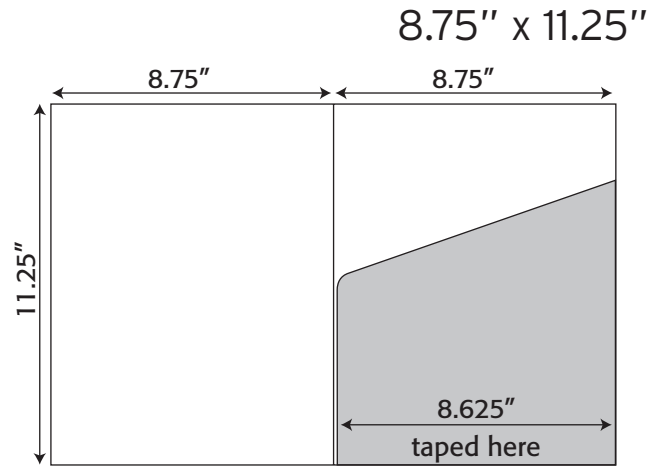

Folder- 202 8.75" x 11" Pocket Folder with two taped 3" pockets (business card slits optional)

OneTouchPoint

Folder Die Lines

Folder- 088 8.75" x 11.25" Pocket Folder with one taped 3.375" pocket (business card slits optional)