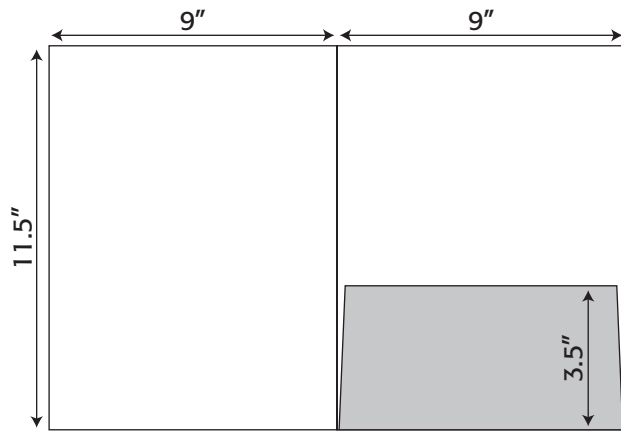

Folder- 093 9" x 11.5" Pocket Folder with one untaped 3.5" pocket (business card slits optional)