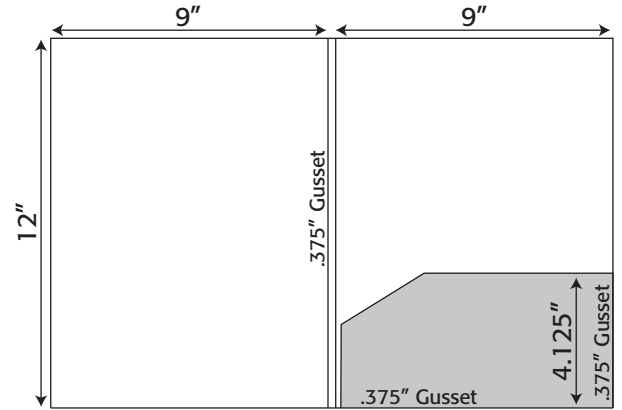

Folder- 034 9" x 12" Pocket Folder with one rounded taped 4" pocket (business card slits optional)

Folder Die Lines

9" x 12"

Folder- 036 9" x 12" Pocket Folder with one taped 4" pocket (business card slits optional)