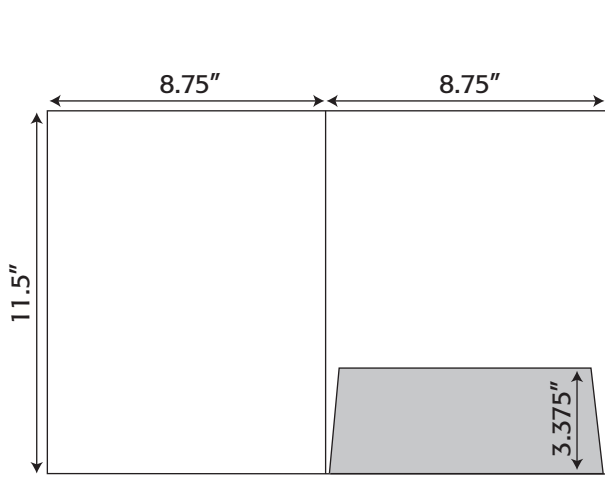

Folder- 202 8.75" x 11" Pocket Folder with two taped 3" pockets (business card slits optional)

OneTouchPoint

Folder Die Lines

Folder- 088 8.75" x 11.25" Pocket Folder with one taped 3.375" pocket (business card slits optional)

Folder- 109 8.75" x 11.25" Pocket Folder with one taped 8.625" pocket (business card slits optional)

Folder- 048 8.75" x 11.375" Pocket Folder with one taped 2.25" pocket (business card slits optional)

Folder- 086 8.75" x 11.375" Pocket Folder with one rounded taped 5.75" pocket (business card slits optional)

Folder- 339 8.75" x 11.375" Trifold Pocket Folder with one untaped 1.875" pocket

Folder- 051 8.75" x 11.5" Pocket Folder with one untaped 3.375" pocket (business card slits optional)