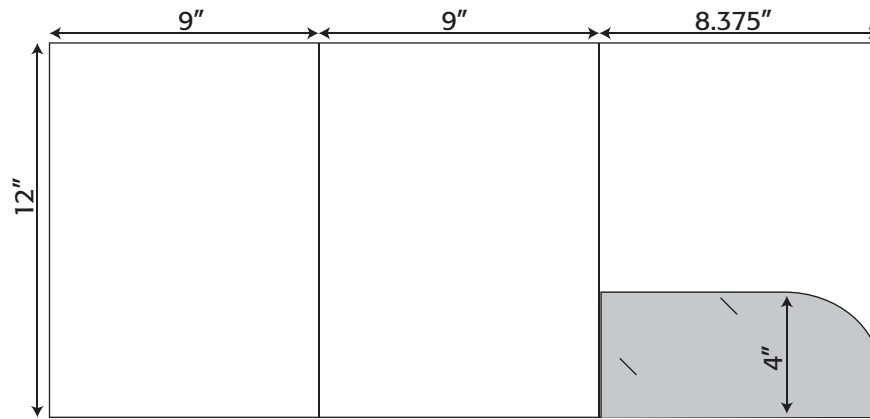

Folder- 309 9" x 12" Trifold Pocket Folder
with one taped 4" pocket
(business card slits optional)