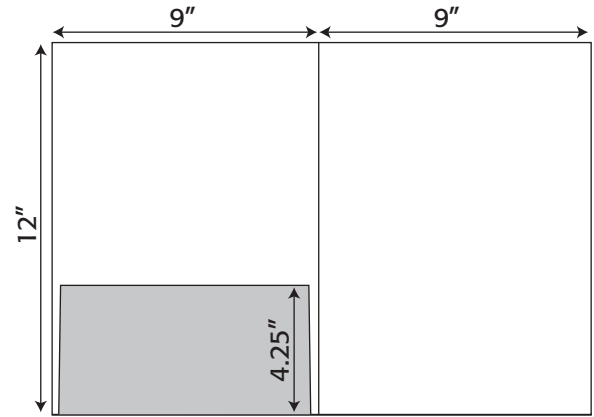

Folder- 012 9" x 12" Pocket Folder with one untaped 4.25" pocket (business card slits optional)