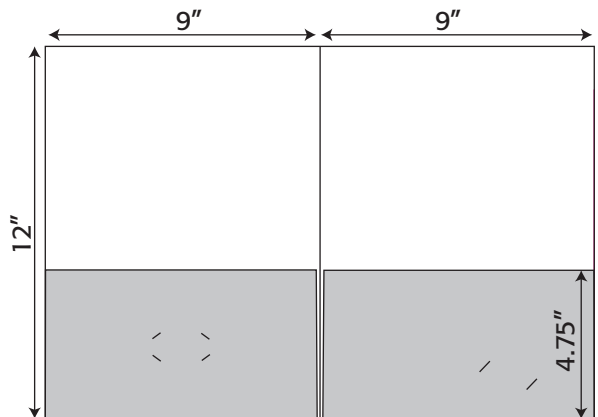

Folder- 227 9" x 12" Pocket Folder with two taped 4.75" pockets (business card slits optional)