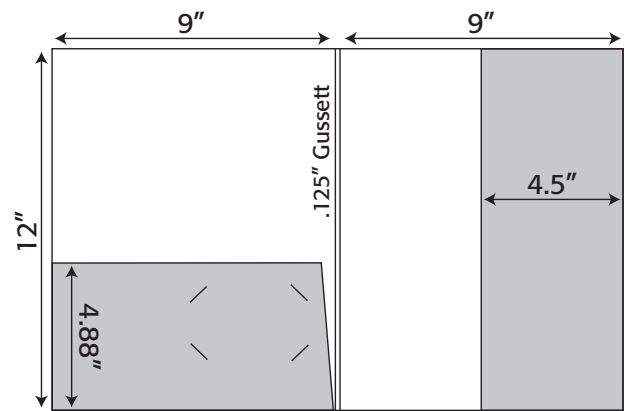

9" x 12"

Folder- 211 9" x 12" Pocket Folder with two taped 4" pockets (business card slits optional)

Folder- 212 9" x 12" Pocket Folder with two taped 4" pockets gusseted- .25" center (business card slits optional)

Folder- 213 9" x 12" Pocket Folder with a 8.875" left panel with one untaped 4.125" (left) pocket and one taped 4.125" (right) pocket gusseted- .25" center & .25" pocket (business card slits optional)