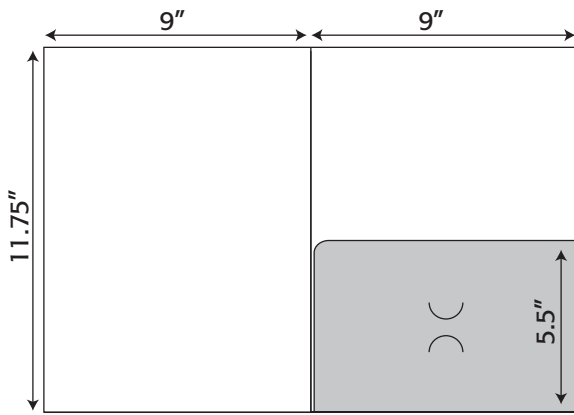

9" x 11.75"

Folder- 087 9" x 11.75" Pocket Folder with one rounded taped 5.5" pocket (business card slits optional)