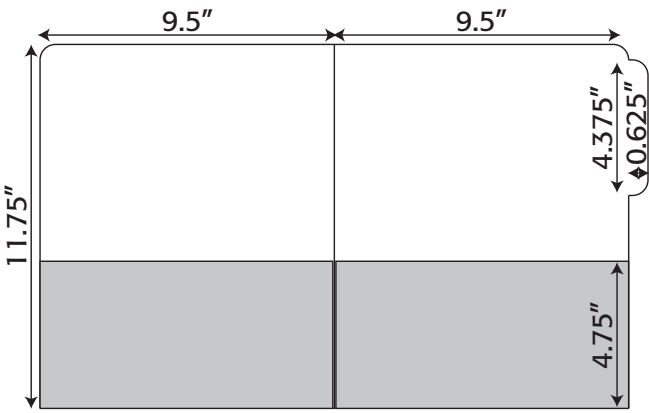

Folder- 221 9.5" x 11.75" Pocket Folder with two taped 4.75" pockets with a .625" x 4.375" tab in the upper right hand corner (business card slits optional)