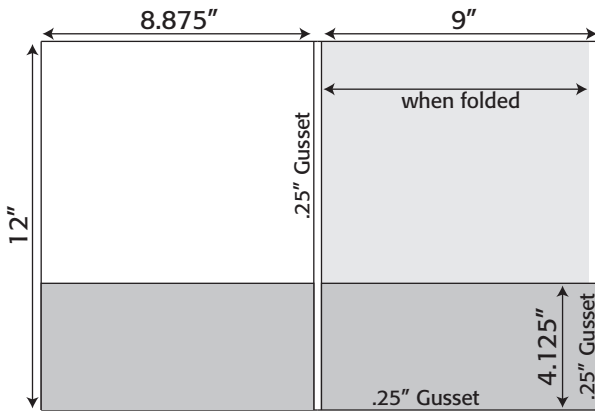

Folder- 213 9" x 12" Pocket Folder with a 8.875" left panel with one untaped 4.125" (left) pocket and one taped 4.125" (right) pocket gusseted- .25" center & .25" pocket (business card slits optional)