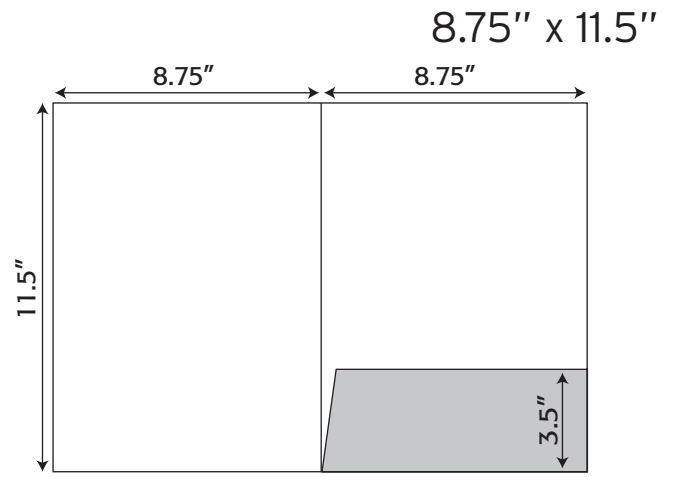

Folder- 109 8.75" x 11.25" Pocket Folder with one taped 8.625" pocket (business card slits optional)

Folder- 048 8.75" x 11.375" Pocket Folder with one taped 2.25" pocket (business card slits optional)

Folder- 086 8.75" x 11.375" Pocket Folder with one rounded taped 5.75" pocket (business card slits optional)

Folder- 339 8.75" x 11.375" Trifold Pocket Folder with one untaped 1.875" pocket

Folder- 051 8.75" x 11.5" Pocket Folder with one untaped 3.375" pocket (business card slits optional)