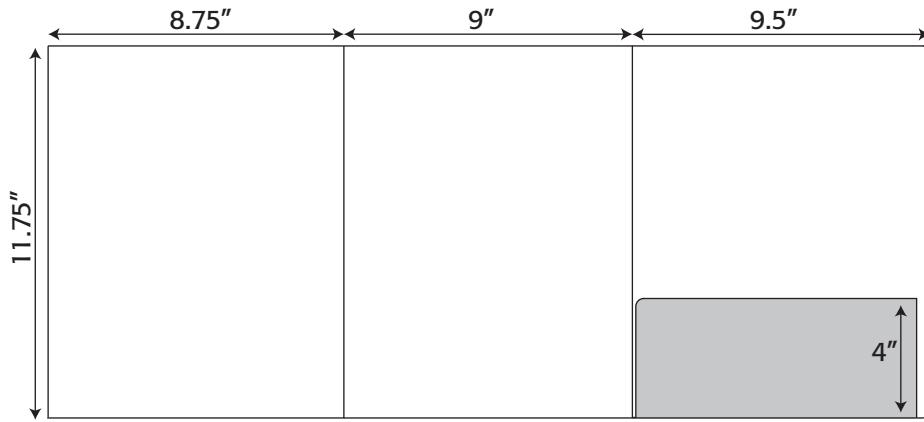

Folder Die Lines

9.5" x 11.75"

Folder- 337 9.5" x 11.75" Trifold Pocket Folder with one rounded taped 4" pocket (business card slits optional)

9.5" x 11.875"