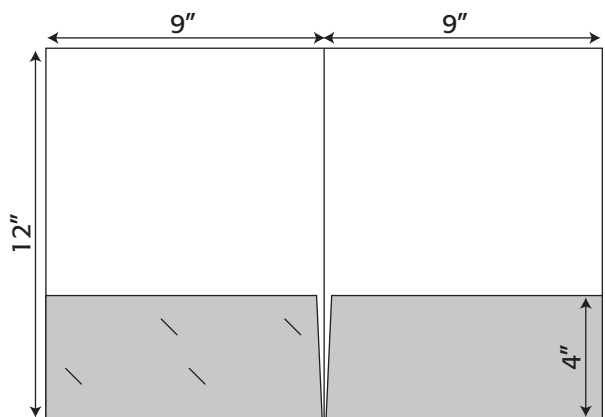

Folder- 225 9" x 12" Pocket Folder with two taped 4" pockets (business card slits optional)