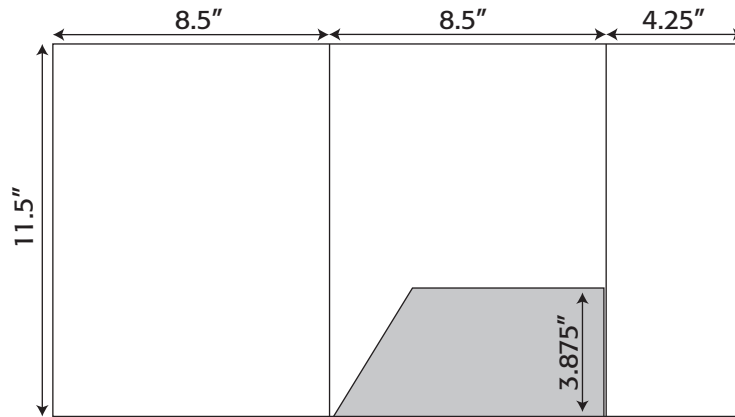

Folder- 320 8.5" x 11.5" Trifold Pocket Folder
with one taped 3.875" pocket
(business card slits optional)