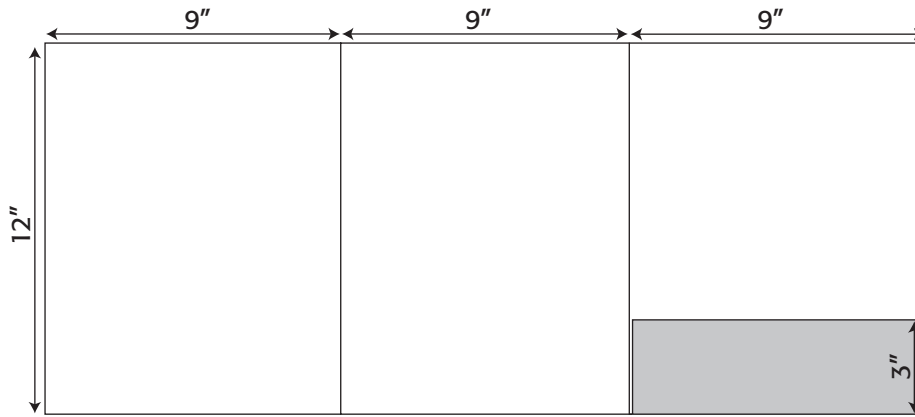

Folder Die Lines

9" x 12"

Folder- 300 9" x 12" Trifold Pocket Folder
with one taped 3" pocket
(business card slits optional)