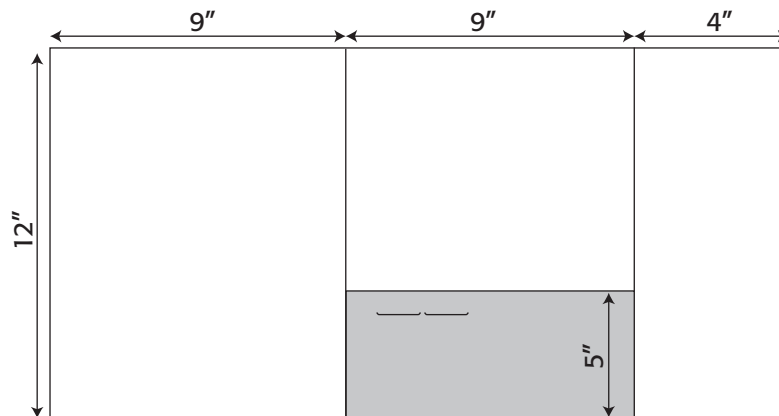

Folder Die Lines

9" x 12"

Folder- 312 9" x 12" Trifold Pocket Folder
with one untaped 4.25" pocket
with special scalloped diecut
(business card slits optional)

Folder- 335 9" x 12" Trifold Pocket Folder
with one taped 4.25" pocket with a .5"x3" tab
on the top right of the front cover
(business card slits optional)