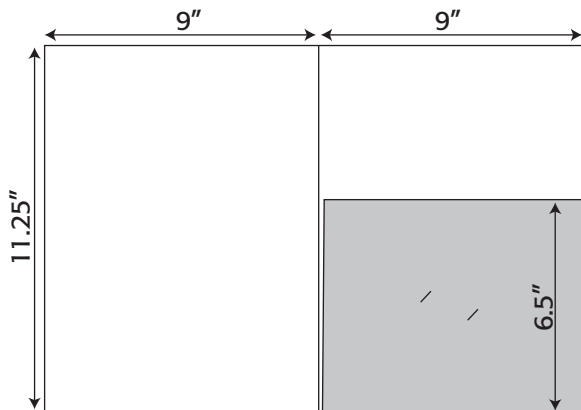

Folder- 023 9" x 11.25" Pocket Folder
with one taped 6.5" pocket
(business card slits optional)