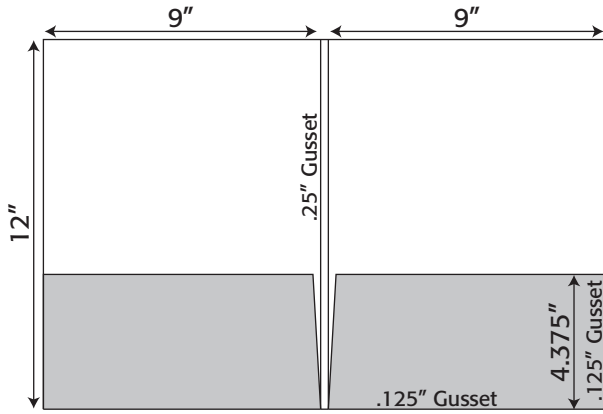

Folder Die Lines

9" x 12"

Folder- 231 9" x 12" Pocket Folder
with one taped 4.375" (left) pocket and
one taped 4.375" (right) pocket gusseted- .25" center &
.125" (right) pocket (business card slits optional)