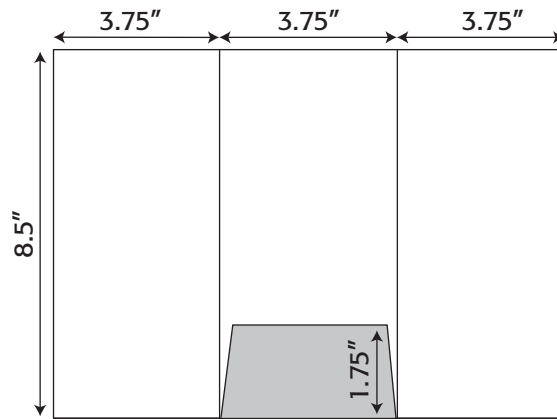

OneTouchPoint

POCKET FOLDER

Die Line Portfolio

Folder Die Lines

3.75" x 8.5"

Folder- 318 3.75" x 8.5" Trifold Pocket Folder with one untaped 1.75" pocket

Folder- 319 3.75" x 8.5" Trifold Pocket Folder with one untaped 2.5" pocket (business card slits optional)

4.125" x 8.5"

Folder- 249 4.125" x 8.5" Pocket Folder with two taped 2.25" pockets (business card slits optional)

4.125" x 9"

Folder- 400 4.125" x 9" Quadfold Pocket Folder
with one untaped 5" pocket
(business card slits optional)

4.5" x 11"

Folder- 311 4.5" x 11" Trifold Pocket Folder
with one taped 4" pocket
gusseted- capacity of .125"
(business card slits optional)

5.5" x 8.5"

Folder- 310 5.5" x 8.5" Trifold Pocket Folder
with one untaped 3.25" pocket
gusseted- capacity of .1875"
(business card slits optional)