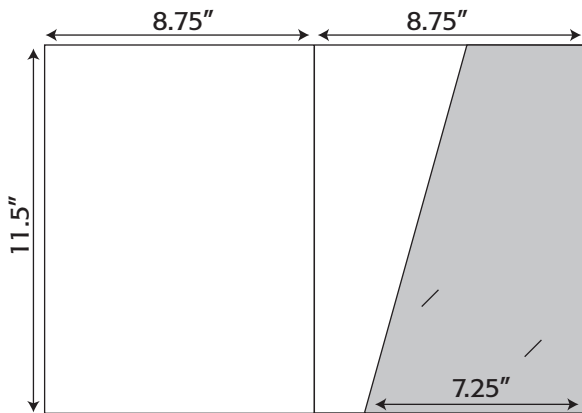

Folder- 109 8.75" x 11.25" Pocket Folder with one taped 8.625" pocket (business card slits optional)

Folder- 048 8.75" x 11.375" Pocket Folder with one taped 2.25" pocket (business card slits optional)

Folder- 086 8.75" x 11.375" Pocket Folder with one rounded taped 5.75" pocket (business card slits optional)

Folder- 339 8.75" x 11.375" Trifold Pocket Folder with one untaped 1.875" pocket

Folder- 051 8.75" x 11.5" Pocket Folder with one untaped 3.375" pocket (business card slits optional)

Folder- 076 8.75" x 11.5" Pocket Folder with one taped 3.5" pocket (business card slits optional)

Folder- 112 8.75" x 11.5" Pocket Folder with one taped 7.25" x 11.5" pocket (business card slits optional)