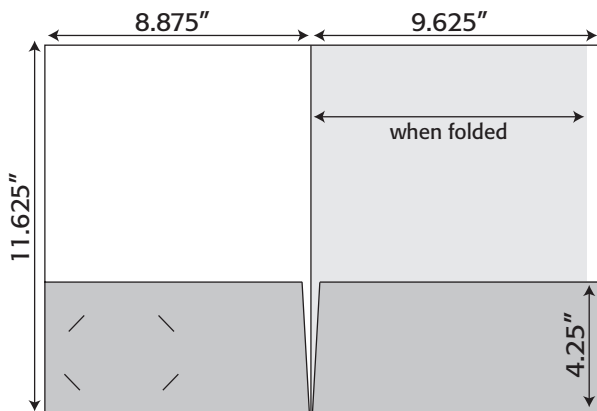

Folder- 206 9.625" x 11.625" Pocket Folder with two untaped 4.25" pockets (business card slits optional)