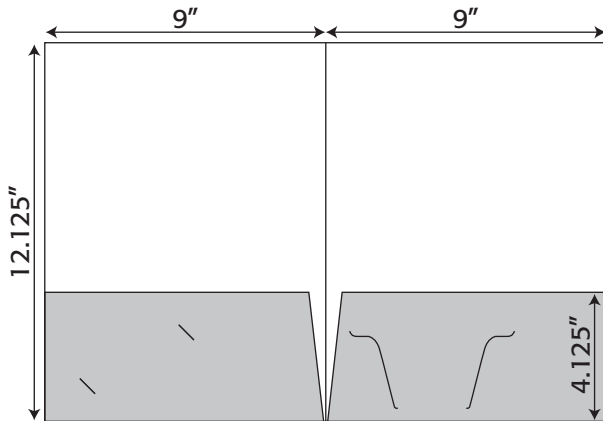

Folder- 248 9" x 12.125" Pocket Folder with two taped 4.125" pockets (business card slits optional)

9" x 12.25"