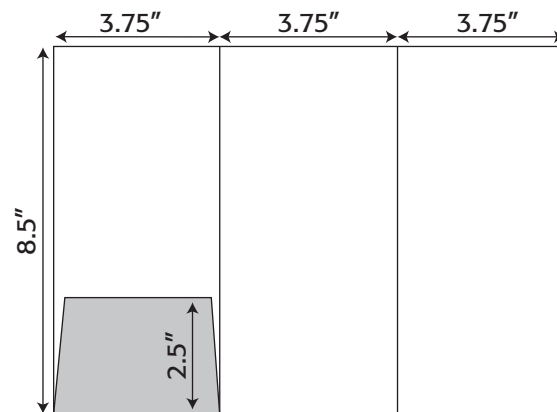

OneTouchPoint

POCKET FOLDER

Die Line Portfolio

Folder Die Lines

3.75" x 8.5"

Folder- 318 3.75" x 8.5" Trifold Pocket Folder with one untaped 1.75" pocket

Folder- 319 3.75" x 8.5" Trifold Pocket Folder with one untaped 2.5" pocket (business card slits optional)

4.125" x 8.5"

Folder- 249 4.125" x 8.5" Pocket Folder with two taped 2.25" pockets (business card slits optional)

4.125" x 9"

Folder- 400 4.125" x 9" Quadfold Pocket Folder
with one untaped 5" pocket
(business card slits optional)

4.5" x 11"

Folder- 311 4.5" x 11" Trifold Pocket Folder
with one taped 4" pocket
gusseted- capacity of .125"
(business card slits optional)

5.5" x 8.5"

Folder- 310 5.5" x 8.5" Trifold Pocket Folder
with one untaped 3.25" pocket
gusseted- capacity of .1875"
(business card slits optional)