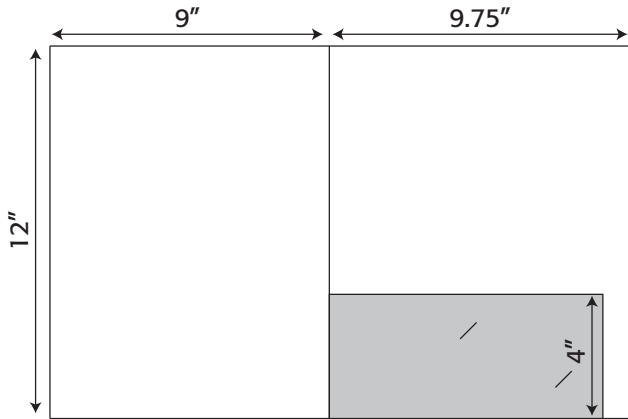

Folder- 027 9.75" x 12" Pocket Folder with one taped 4" pocket (business card slits optional)

10" x 11.5"