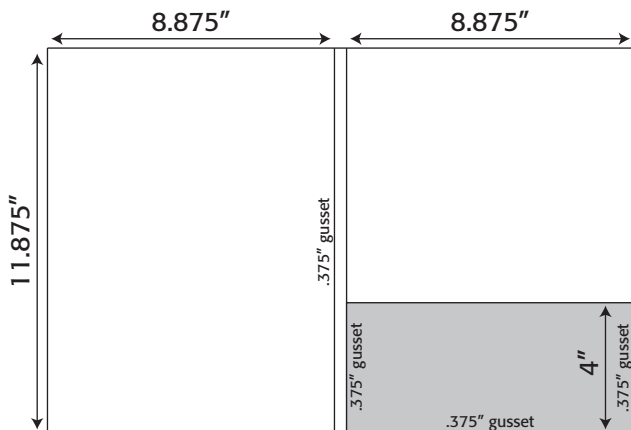

Folder- 024 8.875" x 11.875" Pocket Folder with one taped 4" pocket gusseted- capacity .375" (business card slits optional)

OneTouchPoint