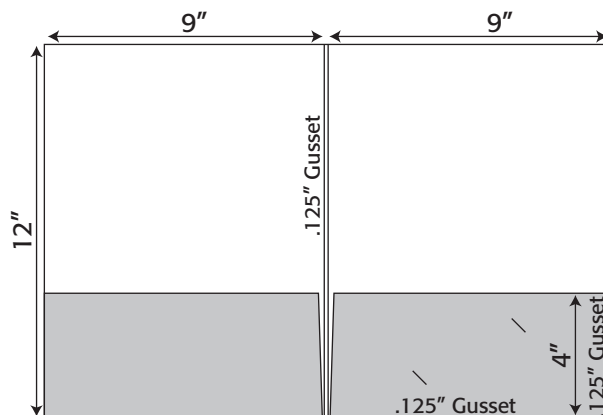

Folder- 239 9" x 12" Pocket Folder
with two taped 4" pockets
(business card slits optional)