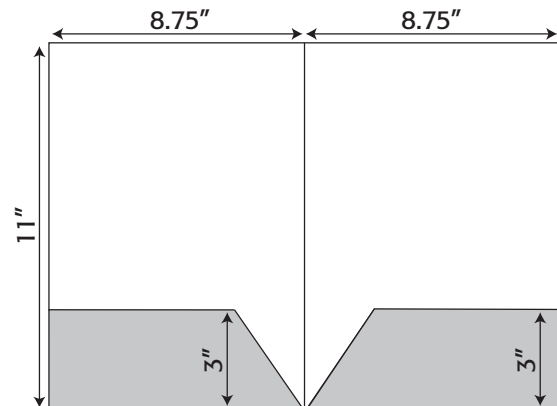

8.625" x 11.75"

Folder- 089 8.625" x 11.75" Pocket Folder with one rounded taped 4.5" pocket (business card slits optional)

8.75" x 11"

Folder- 018 8.75" x 11" Pocket Folder with one rounded taped 8.75" x 11" pocket (business card slits optional)

Folder- 202 8.75" x 11" Pocket Folder with two taped 3" pockets (business card slits optional)

OneTouchPoint

Folder Die Lines

Folder- 088 8.75" x 11.25" Pocket Folder with one taped 3.375" pocket (business card slits optional)