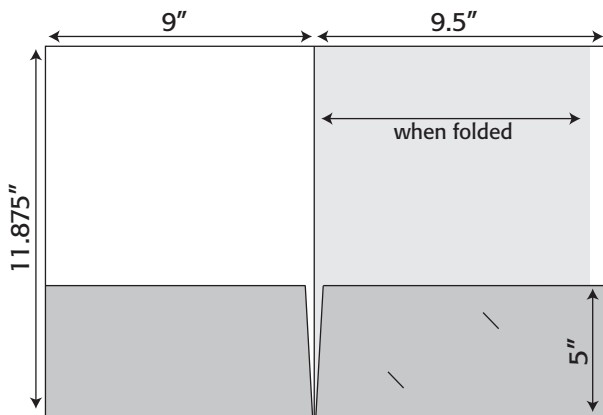

Folder- 209 9.5" x 11.875" Pocket Folder with two taped 5" pockets (business card slits optional)