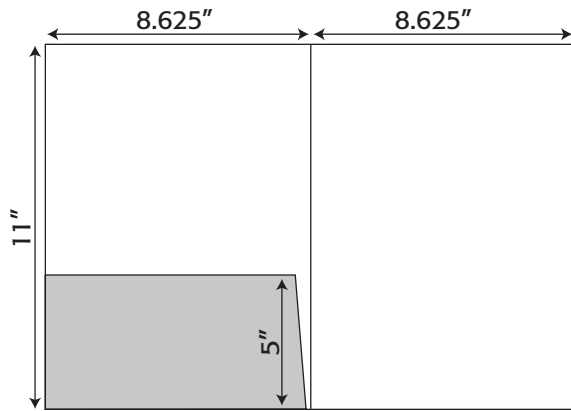

Folder- 330 8.5" x 11" Trifold Pocket Folder with one taped 9.5" pocket (business card slits optional)

Folder Die Lines

8.5" x 11"

Folder- 306 8.5" x 11" Trifold Pocket Folder with one untaped 2" pocket

Folder- 313 8.5" x 11" Trifold Pocket Folder with three untaped 2.5" pockets

8.5" x 11.25"

Folder- 326 8.5" x 11.25" Trifold Pocket Folder with one untaped 4" pocket with a rectangular perforated card (business card slits optional)

Folder- 013 8.5" x 11.5" Pocket Folder
with one untaped 4" pocket
(business card slits optional)

Folder- 320 8.5" x 11.5" Trifold Pocket Folder
with one taped 3.875" pocket
(business card slits optional)

Folder- 099 8.5" x 12" Folder
with one taped curved 5" pocket
with .25" gussets in spine and pocket
(business card slits optional)

Folder Die Lines

8.625" x 11"

Folder- 083 8.625" x 11" Pocket Folder
with one untaped 5" pocket
(business card slits optional)

8.625" x 11.25"

Folder- 328 8.625" x 11.25" Trifold Pocket Folder
with one taped 6.875" pocket
(business card slits optional)