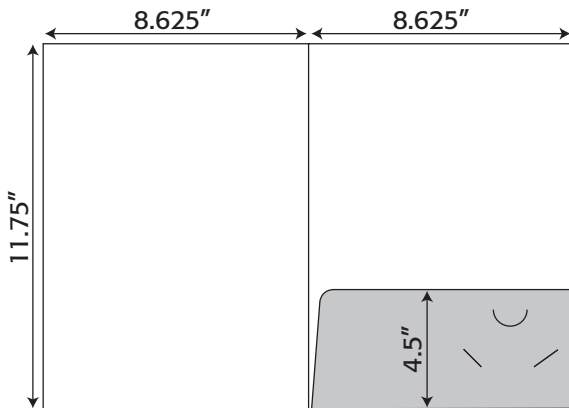

Folder Die Lines

8.625" x 11"

Folder- 083 8.625" x 11" Pocket Folder
with one untaped 5" pocket
(business card slits optional)

8.625" x 11.25"

Folder- 328 8.625" x 11.25" Trifold Pocket Folder
with one taped 6.875" pocket
(business card slits optional)

8.625" x 11.375"

Folder- 062 8.625" x 11.375" Pocket Folder
with one taped 4" pocket
(business card slits optional)

8.625" x 11.5"

Folder- 090 8.625" x 11.5" Pocket Folder with one rounded taped 4.375" pocket (business card slits optional)

8.625" x 11.75"

Folder- 089 8.625" x 11.75" Pocket Folder with one rounded taped 4.5" pocket (business card slits optional)

8.75" x 11"

Folder- 018 8.75" x 11" Pocket Folder with one rounded taped 8.75" x 11" pocket (business card slits optional)