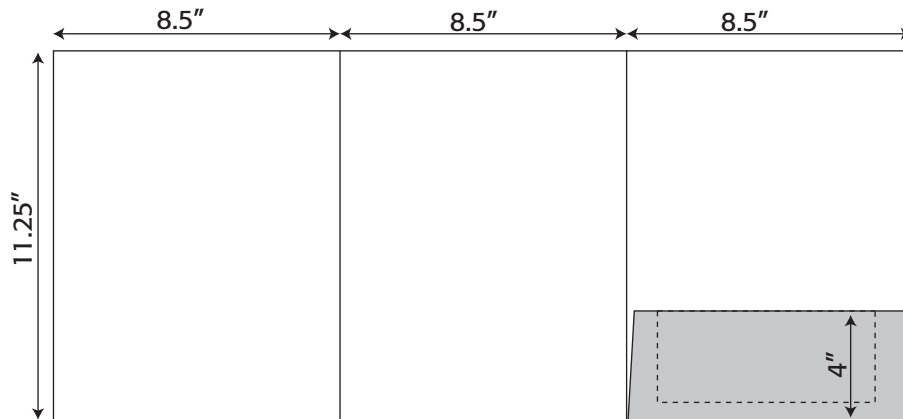

Folder- 326 8.5" x 11.25" Trifold Pocket Folder with one untaped 4" pocket with a rectangular perforated card (business card slits optional)