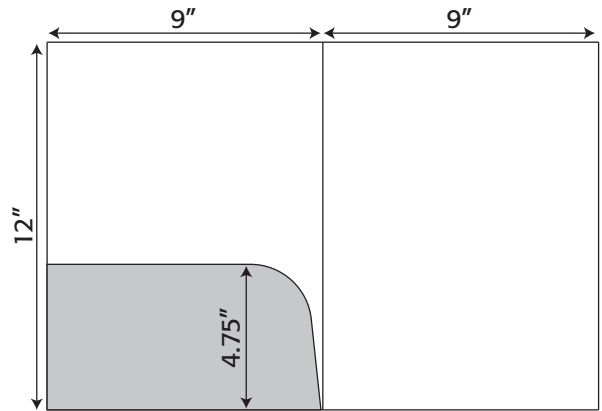

Folder- 059 9" x 12" Pocket Folder with one taped 4.75" pocket (business card slits optional)