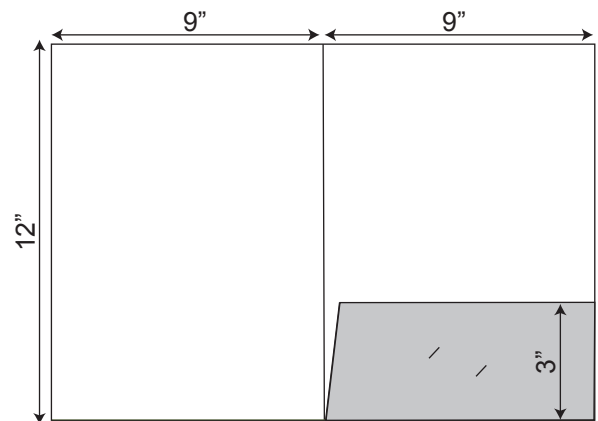

Folder- 052 9" x 12" Pocket Folder with one taped 3" pocket (business card slits optional)