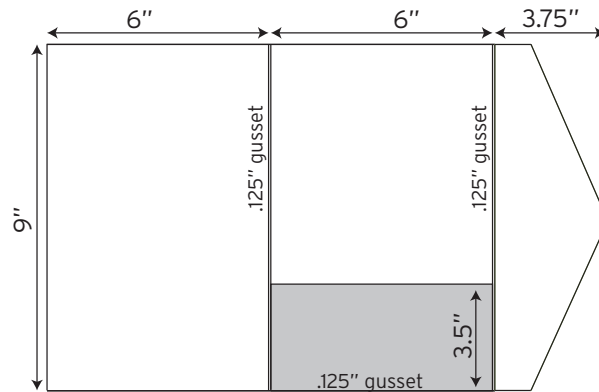

4.125" x 8.5"

Folder- 249 4.125" x 8.5" Pocket Folder with two taped 2.25" pockets (business card slits optional)

4.125" x 9"

Folder- 400 4.125" x 9" Quadfold Pocket Folder
with one untaped 5" pocket
(business card slits optional)

4.5" x 11"

Folder- 311 4.5" x 11" Trifold Pocket Folder
with one taped 4" pocket
gusseted- capacity of .125"
(business card slits optional)

5.5" x 8.5"

Folder- 310 5.5" x 8.5" Trifold Pocket Folder
with one untaped 3.25" pocket
gusseted- capacity of .1875"
(business card slits optional)

Folder Die Lines

5.875" x 8.625"

Folder- 104 5.875" x 8.625" Pocket Folder with one taped 3.125" pocket (business card slits optional)

6" x 9"

Folder- 322 6" x 9" Trifold Pocket Folder with one taped 3.5" pocket and 3.75" flap gusseted- .125" (folds and pocket) (business card slits optional)

6.125" x 9.5"

Folder- 103 6.125" x 9.5" Pocket Folder with one taped 3.5" pocket (business card slits optional)

Folder- 116 6.125" x 9.5" Pocket Folder with one taped 3.5" pocket (business card slits optional)