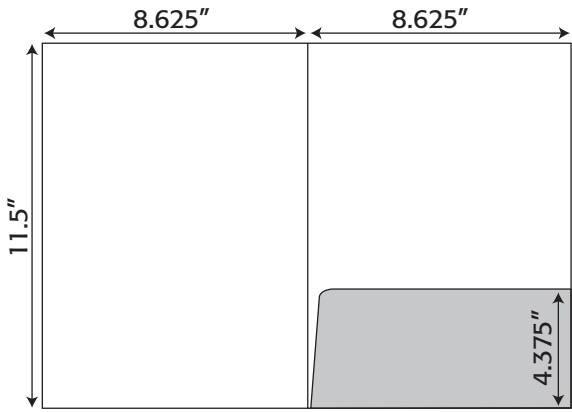

Folder- 320 8.5" x 11.5" Trifold Pocket Folder
with one taped 3.875" pocket
(business card slits optional)

Folder- 099 8.5" x 12" Folder
with one taped curved 5" pocket
with .25" gussets in spine and pocket
(business card slits optional)

Folder Die Lines

8.625" x 11"

Folder- 083 8.625" x 11" Pocket Folder
with one untaped 5" pocket
(business card slits optional)

8.625" x 11.25"

Folder- 328 8.625" x 11.25" Trifold Pocket Folder
with one taped 6.875" pocket
(business card slits optional)

8.625" x 11.375"

Folder- 062 8.625" x 11.375" Pocket Folder
with one taped 4" pocket
(business card slits optional)

8.625" x 11.5"

Folder- 090 8.625" x 11.5" Pocket Folder with one rounded taped 4.375" pocket (business card slits optional)