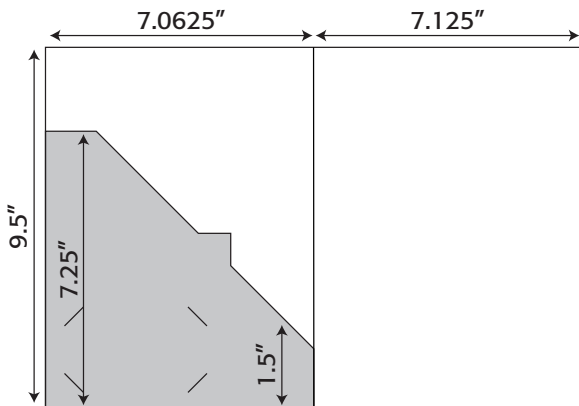

Folder Die Lines

5.875" x 8.625"

Folder- 104 5.875" x 8.625" Pocket Folder with one taped 3.125" pocket (business card slits optional)

6" x 9"

Folder- 322 6" x 9" Trifold Pocket Folder with one taped 3.5" pocket and 3.75" flap gusseted- .125" (folds and pocket) (business card slits optional)

6.125" x 9.5"

Folder- 103 6.125" x 9.5" Pocket Folder with one taped 3.5" pocket (business card slits optional)

Folder- 116 6.125" x 9.5" Pocket Folder with one taped 3.5" pocket (business card slits optional)

6.25" x 9.5"

Folder- 117 6.25" x 9.5" Pocket Folder with one taped 3.5" pocket (business card slits optional)

7.125" x 9.5"

Folder- 117 7.125" x 9.5" Pocket Folder with one taped 7.25" pocket (business card slits optional)