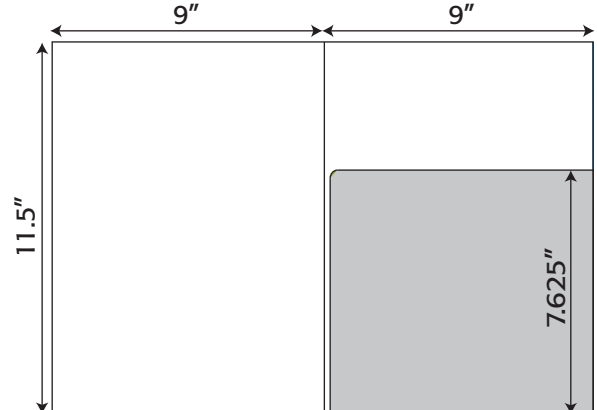

Folder- 004 9" x 11.5" Pocket Folder with one rounded taped 7.625" pocket
(business card slits optional)