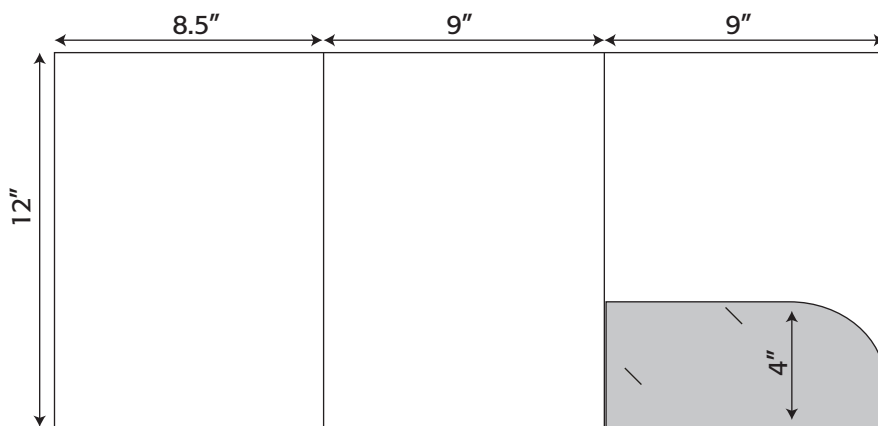

9" x 12"

Folder- 329 9" x 12" Trifold Pocket Folder
with one taped 4" pocket
(business card slits optional)