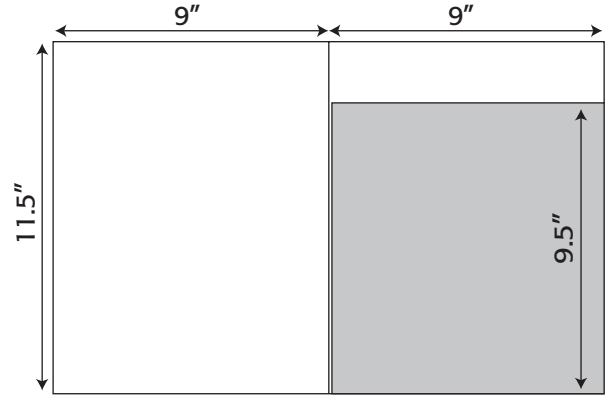

9" x 11.375"

Folder- 060 9" x 11.375" Pocket Folder
with one taped 5" pocket
(business card slits optional)

Folder- 066 9" x 11.375" Pocket Folder
with one untaped 3.75" pocket
(business card slits optional)

Folder Die Lines

9" x 11.5"

Folder- 001 9" x 11.5" Pocket Folder with one taped 9" x 11.5" pocket
.125" gussets and diecut tab
(business card slits optional)

Folder- 002 9" x 11.5" Pocket Folder with one taped 9.5" pocket
(business card slits optional)