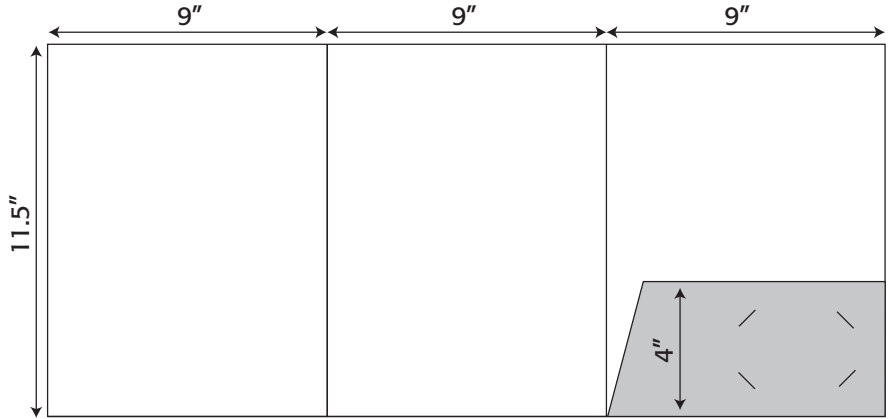

Folder- 321 9" x 11.5" Trifold Pocket Folder with one taped 4" pocket (business card slits optional)