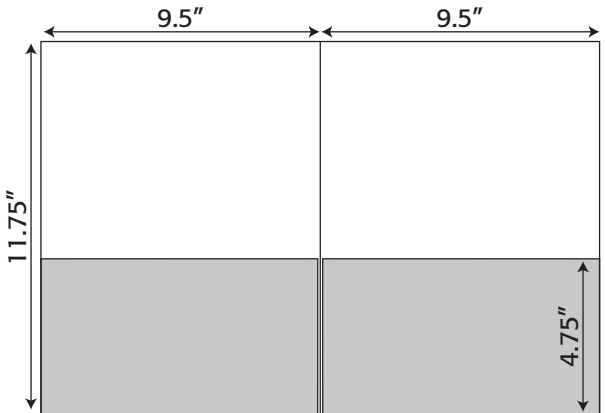

Folder- 220 9.5" x 11.75" Pocket Folder with two taped 4.75" pockets (business card slits optional)

9.5" x 11.75"