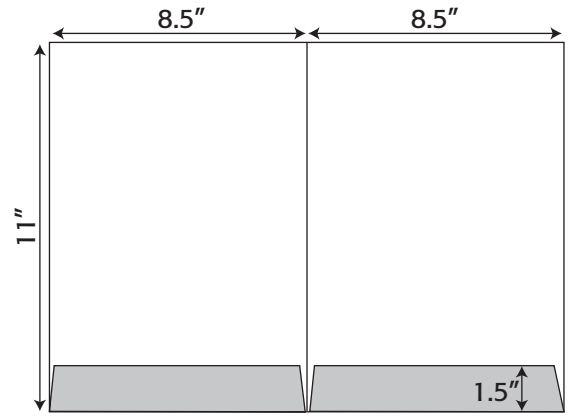

Folder- 049 8.5" x 11" Pocket Folder with one taped 6" x 3.5" pocket (business card slits optional)

Folder- 075 8.5" x 11" Pocket Folder with one untaped 4" pocket (business card slits optional)

Folder- 084 8.5" x 11" Pocket Folder with one taped 5.25" pocket (business card slits optional)

Folder- 085 8.5" x 11" Pocket Folder with one untaped 4" pocket (business card slits optional)

Folder- 107 8.5" x 11" Pocket Folder with one taped 4.125" pocket gusseted- .3125" center & .25" pocket (business card slits optional)

8.5" x 11.5"

Folder- 113 8.5" x 11" Pocket Folder with one taped 6.25"x 11" pocket (business card slits optional)

Folder- 281 8.5" x 11" Pocket Folder with two untaped 1.5" pockets

Folder- 325 8.5" x 11" Trifold Pocket Folder with one taped 5.75" x 5.5" pocket gusseted- pocket capacity .3125" (business card slits optional)