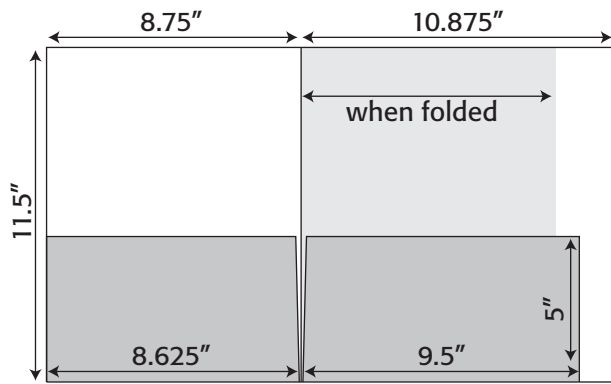

10.875" x 11.5"

Folder- 218 10.875" x 11.5" Pocket Folder with one taped and one untaped 5" pocket (business card slits optional)

11" x 15"