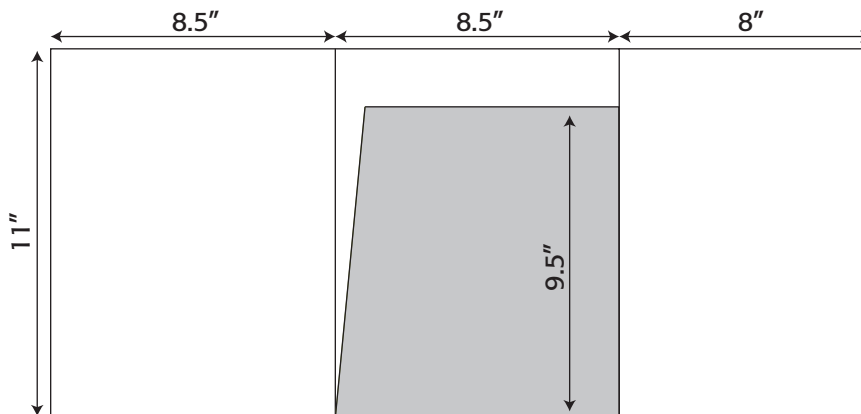

8.5" x 11.5"

Folder- 113 8.5" x 11" Pocket Folder with one taped 6.25"x 11" pocket (business card slits optional)

Folder- 281 8.5" x 11" Pocket Folder with two untaped 1.5" pockets

Folder- 325 8.5" x 11" Trifold Pocket Folder with one taped 5.75" x 5.5" pocket gusseted- pocket capacity .3125" (business card slits optional)