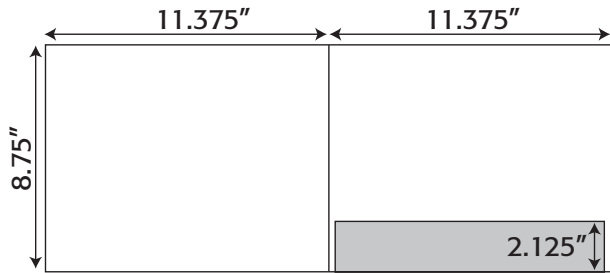

Folder Die Lines

11.375" x 8.75"

Folder- 070 11.375" x 8.75" Pocket Folder with one untaped 2.125" pocket (business card slits optional)

11.75" x 9.25"