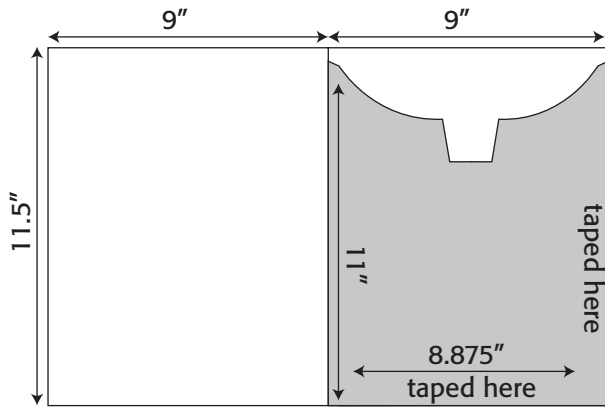

Folder- 110 9" x 11.5" Pocket Folder with one taped 9.25" pocket (business card slits optional)

Folder- 101 9" x 11.5" Pocket Folder with one taped 9.5" pocket (business card slits optional)

Folder- 067 9" x 11.5" Pocket Folder with one rounded taped 8.5" pocket (business card slits optional)

Folder- 061 9" x 11.5" Pocket Folder with one tapered taped 5" pocket (business card slits optional)

OneTouchPoint

Folder Die Lines

Folder- 108 9" x 11.5" Pocket Folder with one taped on two sides 8.875" x 11" pocket (business card slits optional)