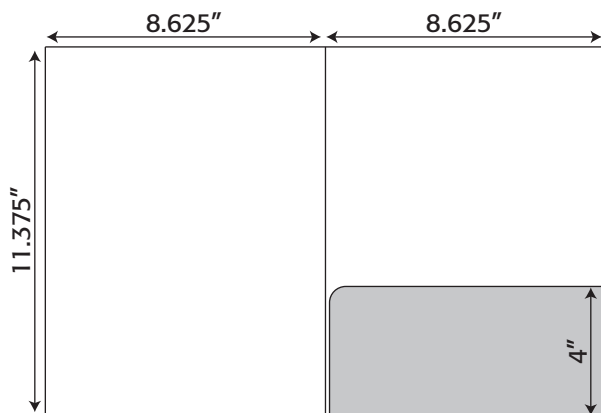

Folder- 320 8.5" x 11.5" Trifold Pocket Folder
with one taped 3.875" pocket
(business card slits optional)

Folder- 099 8.5" x 12" Folder
with one taped curved 5" pocket
with .25" gussets in spine and pocket
(business card slits optional)

Folder Die Lines

8.625" x 11"

Folder- 083 8.625" x 11" Pocket Folder
with one untaped 5" pocket
(business card slits optional)

8.625" x 11.25"

Folder- 328 8.625" x 11.25" Trifold Pocket Folder
with one taped 6.875" pocket
(business card slits optional)

8.625" x 11.375"

Folder- 062 8.625" x 11.375" Pocket Folder
with one taped 4" pocket
(business card slits optional)

8.625" x 11.5"

Folder- 090 8.625" x 11.5" Pocket Folder with one rounded taped 4.375" pocket (business card slits optional)