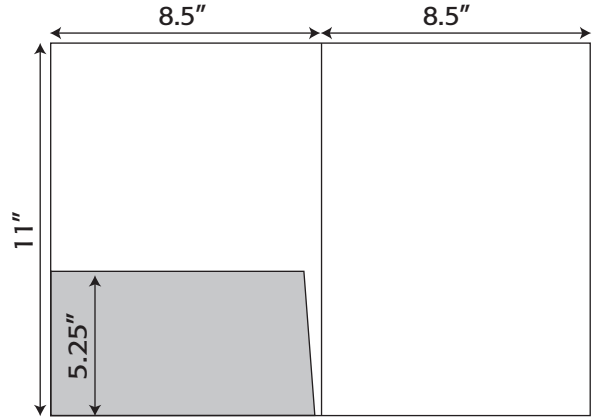

6.125" x 9.5"

Folder- 103 6.125" x 9.5" Pocket Folder with one taped 3.5" pocket (business card slits optional)

Folder- 116 6.125" x 9.5" Pocket Folder with one taped 3.5" pocket (business card slits optional)

6.25" x 9.5"

Folder- 117 6.25" x 9.5" Pocket Folder with one taped 3.5" pocket (business card slits optional)

7.125" x 9.5"

Folder- 117 7.125" x 9.5" Pocket Folder with one taped 7.25" pocket (business card slits optional)

7.875" x 11"

Folder- 028 7.875" x 11" Pocket Folder with one taped 4" pocket (business card slits optional)

Folder Die Lines

Folder- 017 8.5" x 11" Pocket Folder with one rounded taped 5" pocket (business card slits optional)

Folder- 049 8.5" x 11" Pocket Folder with one taped 6" x 3.5" pocket (business card slits optional)

Folder- 075 8.5" x 11" Pocket Folder with one untaped 4" pocket (business card slits optional)

Folder- 084 8.5" x 11" Pocket Folder with one taped 5.25" pocket (business card slits optional)