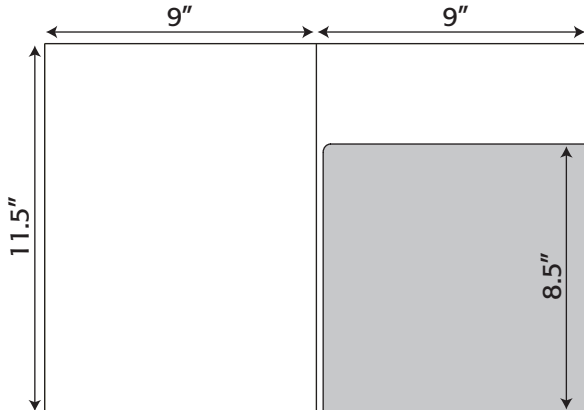

Folder Die Lines

9" x 11.5"

Folder- 001 9" x 11.5" Pocket Folder with one taped 9" x 11.5" pocket
.125" gussets and diecut tab
(business card slits optional)

Folder- 002 9" x 11.5" Pocket Folder with one taped 9.5" pocket
(business card slits optional)