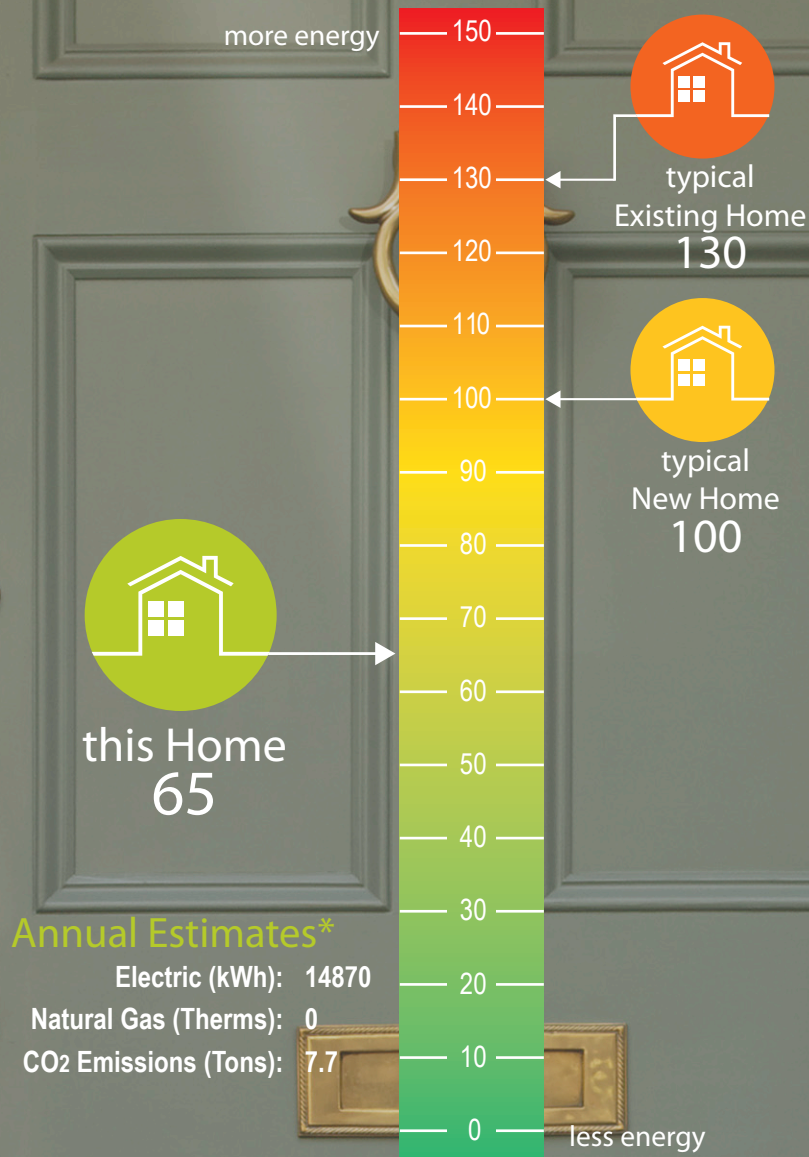

Mesquites on Wrightstown the Picacho 1927 sf

HERS® Index

*Based on standard operating conditions
**Based on a HERS 130 Index Home