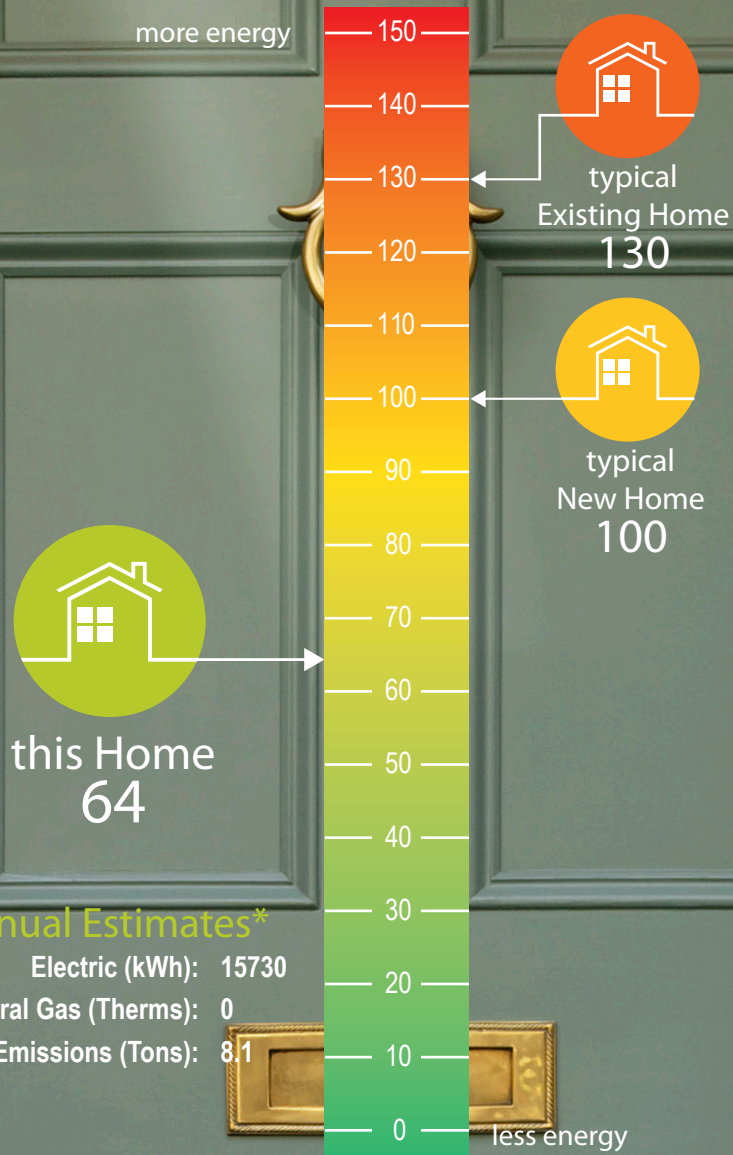

Mesquites on Wrightstown the Picacho 2144 sf

HERS® Index

Annual Estimates*

Electric (kWh): 15730

Natural Gas (Therms): 0

CO2 Emissions (Tons): 8.1

*Based on standard operating conditions
**Based on a HERS 130 Index Home