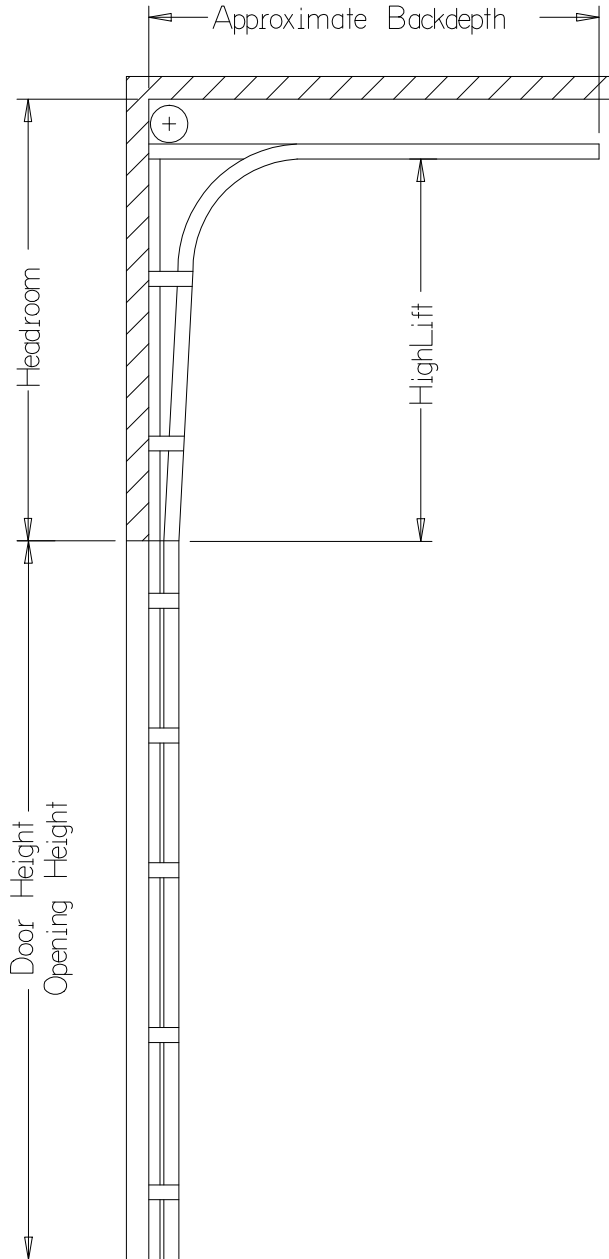

Eden Coast, LLC
1800 MacLeod Drive Unit R
Lawrenceville, GA 30043
678.407.2141
www.edencoast.com

Customer _____
Job Name _____
Date _____

Door Size _____

SIGNED HERE FOR APPROVAL

DATE

Door Height: _____
 Headroom: _____
 HighLift: _____
 Back Depth: _____
 Other: _____