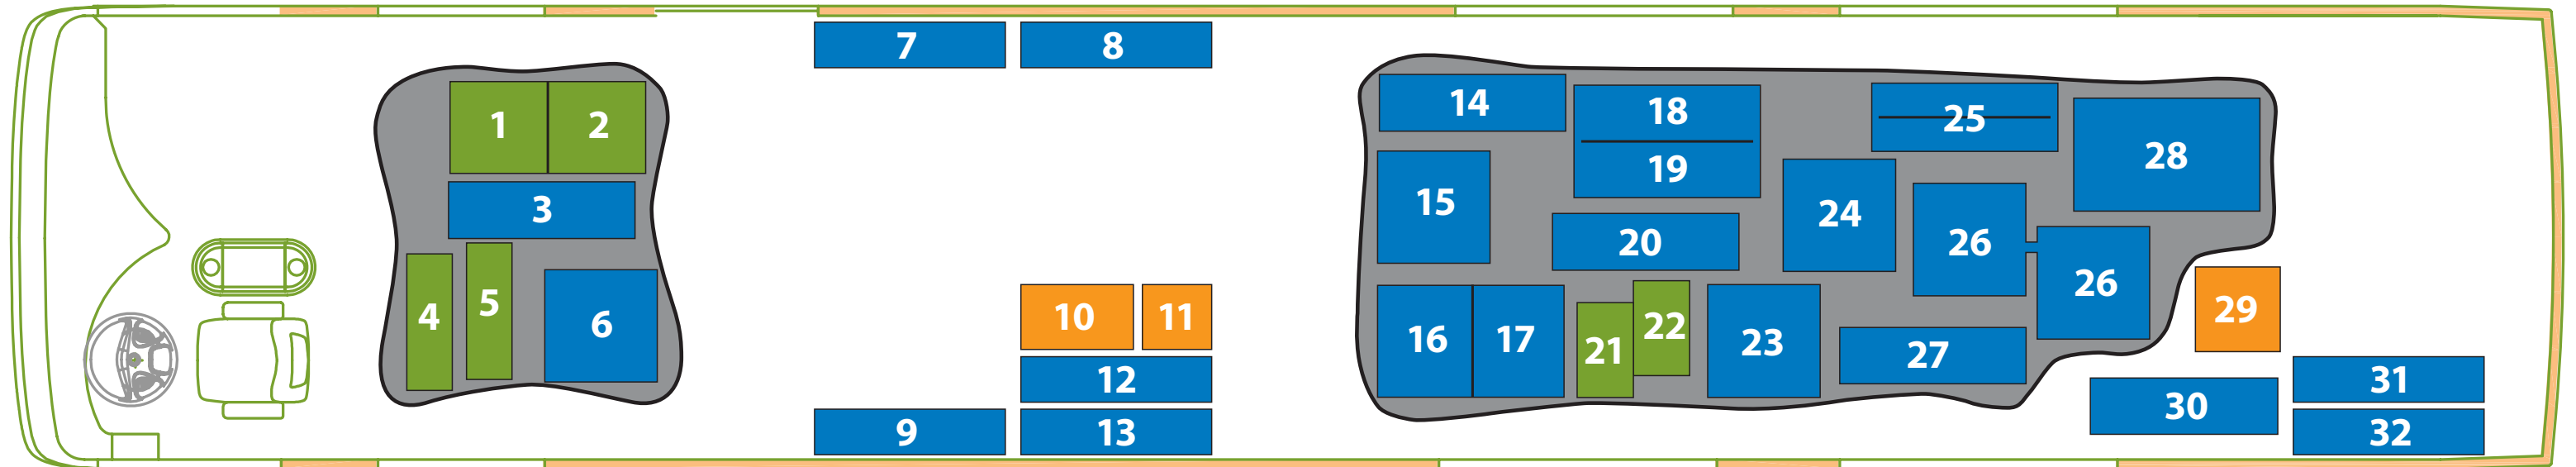

18 DT
Duet Ambient/Exam Bed Light
DTSNGLG-4-154T5HA/254T5HX-LVC*C60

19 LAT
Latitude Asymmetric Exam
LATSNGLG-4-154T5H-LVC*C60-SS

25 LLMS
Architectural Slimline Surface Mount – LED
LLMS-4-LED*UT34/835-S

26 MM
Multimed Modular Medical Bed Light
MM2AEG+2RNG-240TT/240TT/140TT

27 SIA3
Suspended Indirect Architectural – Gullwing

4 LEDWW60
6" Round LED Wall Wash Downlight
LEDWW60-PH11/835-CS

5 LEDSQ60
6" Square LED Downlight
LEDSQ60-OS11/385

6 CDA
Center Design Architectural
CDAG-22-417-C3DMA-EB4-UNV