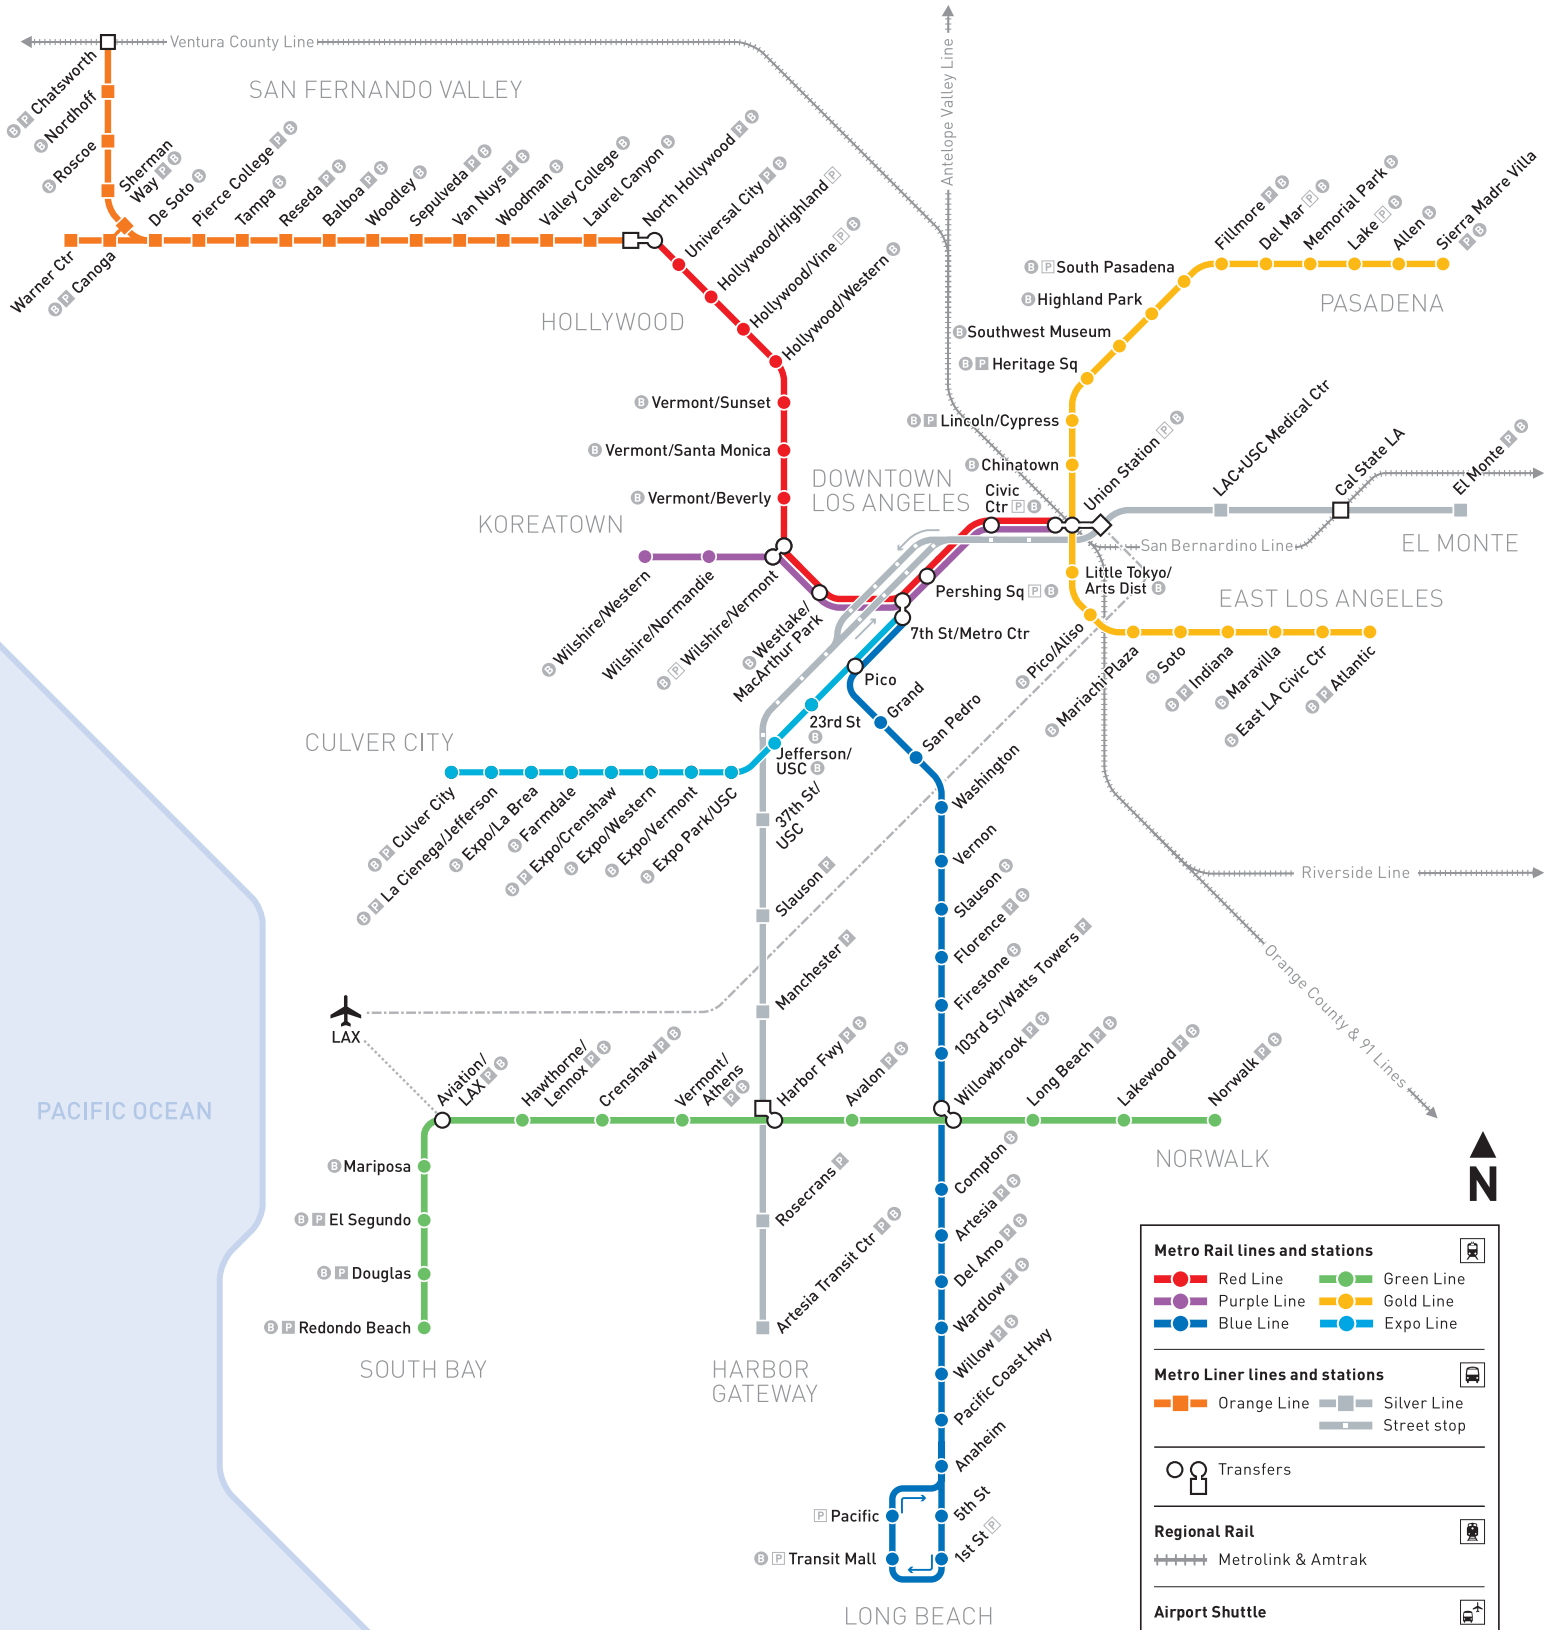

Go Metro

Metro Rail lines and stations

- Red Line
- Purple Line
- Blue Line
- Green Line
- Gold Line
- Expo Line

Metro Liner lines and stations

- Orange Line
- Silver Line
- Street stop

Transfers

Regional Rail

- Metrolink & Amtrak

Airport Shuttle

- LAX FlyAway
- LAX Shuttle (free)

Free parking
Paid parking
Bike parking

JUN 2012 **Subject to Change**

Metro