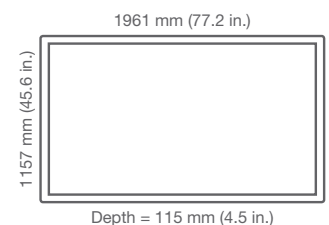

## Specifications

		MimioDisplay 550T	MimioDisplay 650T	MimioDisplay 700T	MimioDisplay 840T
OS	Operating System	Windows 7 and Windows 8: Includes multi-touch and gestures. Mac OS and Linux: Single point.	Windows 7 and Windows 8: Includes multi-touch and gestures. Mac OS and Linux: Single point.	Windows 7 and Windows 8: Includes multi-touch and gestures. Mac OS and Linux: Single point.	Windows 7 and Windows 8: Includes multi-touch and gestures. Mac OS and Linux: Single point.
	DIMENSIONS	Overall Dimensions	1306 mm x 769 mm x 110 mm (51.4 in. x 30.3 in. x 4.3 in.)	1524 mm x 910 mm x 114 mm (60 in. x 35.8 in. x 4.5 in.)	1621 mm x 969 mm x 111 mm (63.8 in. x 38.2 in. x 4.3 in.)
Weight		47.1 kg (103.8 lb)	62.2 kg (137.1 lb)	74 kg (163.1 lb)	101 kg (222.7 lb)
Effective Screen Size		1218 mm x 688 mm (48 in. x 27.1 in.)	1428 mm x 840 mm (56.2 in. x 33.1 in.)	1538 mm x 866 mm (60.6 in. x 34.1 in.)	1874.4 mm x 1060.4 mm (73.8 in. x 41.7)
SYSTEM SPECIFICATIONS	Tracking Technology	Surface Light Wave	Surface Light Wave	Surface Light Wave	Surface Light Wave
	Touch Points	6	6	6	6
	Touch Tool	Stylus, Finger, Solid Object	Stylus, Finger, Solid Object	Stylus, Finger, Solid Object	Stylus, Finger, Solid Object
	Tracking Accuracy	+/-2 mm (0 in.)	+/-2 mm (0 in.)	+/-2 mm (0 in.)	+/-2 mm (0 in.)
	Tracking Read Speed	>100 frames/s	>100 frames/s	>100 frames/s	>100 frames/s
	Tracking Response Time	10 ms	10 ms	10 ms	10 ms
LED PANEL SPECIFICATIONS	Active Screen Size (Diagonal)	1397 mm (55 in.)	1651 mm (65 in.)	1778 mm (70 in.)	2133.6 mm (84 in.)
	Picture Response Time (Gray to Gray)	6.5 ms	8 ms	6 ms	5 ms
	Pixel Pitch (mm)	0.63 W x 0.21 H	0.744	0.802	0.4845 H x 0.4845 V
	Panel Resolution	1920 x 1080	1920 x 1080	1920 X 1080	3840 x 2160
	Display Colors	1.07 Billion	1.07 Billion	1.07 Billion	1.06 Billion
	Brightness (nits)	400	350	350	350
	Contrast Ratio	4000 : 1	4000 : 1	4000 : 1	1600 : 1
	Viewing Angle	Hor. 178°, Ver. 178°	Hor. 178°, Ver. 178°	Hor. 176°, Ver. 176°	Hor. 178°, Ver. 178°
	Storage Temperature	-4° ~ 140° F	-4° ~ 140° F	-4° ~ 140° F	-4° ~ 140° F
	Operating Temperature	32° ~ 122°F	32° ~ 122°F	32° ~ 122°F	32° ~ 122°F
	Power Consumption - Operating	<135 W	<180 W	<230 W	<420 W
	Power Consumption - Sleep Mode	<0.5 W	<0.5 W	<0.75 W	<0.8 W
	Input/Output Description	Input: VGA x1, HDMI x3, Audio x1 Output: VGA x1, HDMI x1, Audio x1 USB: Media x2, Touch x2	Input: VGA x1, HDMI x3, Audio x1 Output: VGA x1, HDMI x1, Audio x1 USB: Media x2, Touch x2	Input: VGA x1, HDMI x3, Audio x1 Output: VGA x1, HDMI x1, Audio x1 USB: Media x2, Touch x2	Input: VGA x1, HDMI x3, Audio x1 Output: VGA x1, HDMI x1, Audio x1 USB: Media x2, Touch x2
VIDEO	Display Format Native Resolution	1920 x 1080	1920 x 1080	1920 x 1080	3840 x 2160
	SOUND	Output	10 W x 2	10 W x 2	10 W x 2
Sound System		Stereo	Stereo	Stereo	Stereo
Equalizer		Yes	Yes	Yes	Yes
Sound Status Memory		Yes	Yes	Yes	Yes
Balance		Yes	Yes	Yes	Yes