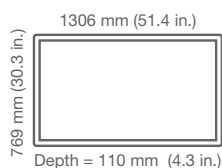

## Specifications

		MimioDisplay 550T	MimioDisplay 650T	MimioDisplay 700T	MimioDisplay 840T
OS	Operating System	Windows 7 and Windows 8: Includes multi-touch and gestures. Mac OS and Linux: Single point.	Windows 7 and Windows 8: Includes multi-touch and gestures. Mac OS and Linux: Single point.	Windows 7 and Windows 8: Includes multi-touch and gestures. Mac OS and Linux: Single point.	Windows 7 and Windows 8: Includes multi-touch and gestures. Mac OS and Linux: Single point.
	DIMENSIONS	Overall Dimensions	1306 mm x 769 mm x 110 mm (51.4 in. x 30.3 in. x 4.3 in.)	1524 mm x 910 mm x 114 mm (60 in. x 35.8 in. x 4.5 in.)	1621 mm x 969 mm x 111 mm (63.8 in. x 38.2 in. x 4.3 in.)
Weight		47.1 kg (103.8 lb)	62.2 kg (137.1 lb)	74 kg (163.1 lb)	101 kg (222.7 lb)
Effective Screen Size		1218 mm x 688 mm (48 in. x 27.1 in.)	1428 mm x 840 mm (56.2 in. x 33.1 in.)	1538 mm x 866 mm (60.6 in. x 34.1 in.)	1874.4 mm x 1060.4 mm (73.8 in. x 41.7)
SYSTEM SPECIFICATIONS	Tracking Technology	Surface Light Wave	Surface Light Wave	Surface Light Wave	Surface Light Wave
	Touch Points	6	6	6	6
	Touch Tool	Stylus, Finger, Solid Object	Stylus, Finger, Solid Object	Stylus, Finger, Solid Object	Stylus, Finger, Solid Object
	Tracking Accuracy	+/-2 mm (0 in.)	+/-2 mm (0 in.)	+/-2 mm (0 in.)	+/-2 mm (0 in.)
	Tracking Read Speed	>100 frames/s	>100 frames/s	>100 frames/s	>100 frames/s
	Tracking Response Time	10 ms	10 ms	10 ms	10 ms
LED PANEL SPECIFICATIONS	Active Screen Size (Diagonal)	1397 mm (55 in.)	1651 mm (65 in.)	1778 mm (70 in.)	2133.6 mm (84 in.)
	Picture Response Time (Gray to Gray)	6.5 ms	8 ms	6 ms	5 ms
	Pixel Pitch (mm)	0.63 W x 0.21 H	0.744	0.802	0.4845 H x 0.4845 V
	Panel Resolution	1920 x 1080	1920 x 1080	1920 X 1080	3840 x 2160
	Display Colors	1.07 Billion	1.07 Billion	1.07 Billion	1.06 Billion
	Brightness (nits)	400	350	350	350
	Contrast Ratio	4000 : 1	4000 : 1	4000 : 1	1600 : 1
	Viewing Angle	Hor. 178°, Ver. 178°	Hor. 178°, Ver. 178°	Hor. 176°, Ver. 176°	Hor. 178°, Ver. 178°
	Storage Temperature	-4° ~ 140° F	-4° ~ 140° F	-4° ~ 140° F	-4° ~ 140° F
	Operating Temperature	32° ~ 122°F	32° ~ 122°F	32° ~ 122°F	32° ~ 122°F
	Power Consumption - Operating	<135 W	<180 W	<230 W	<420 W
	Power Consumption - Sleep Mode	<0.5 W	<0.5 W	<0.75 W	<0.8 W
	Input/Output Description	Input: VGA x1, HDMI x3, Audio x1 Output: VGA x1, HDMI x1, Audio x1 USB: Media x2, Touch x2	Input: VGA x1, HDMI x3, Audio x1 Output: VGA x1, HDMI x1, Audio x1 USB: Media x2, Touch x2	Input: VGA x1, HDMI x3, Audio x1 Output: VGA x1, HDMI x1, Audio x1 USB: Media x2, Touch x2	Input: VGA x1, HDMI x3, Audio x1 Output: VGA x1, HDMI x1, Audio x1 USB: Media x2, Touch x2
VIDEO	Display Format Native Resolution	1920 x 1080	1920 x 1080	1920 x 1080	3840 x 2160
	SOUND	Output	10 W x 2	10 W x 2	10 W x 2
Sound System		Stereo	Stereo	Stereo	Stereo
Equalizer		Yes	Yes	Yes	Yes
Sound Status Memory		Yes	Yes	Yes	Yes
Balance		Yes	Yes	Yes	Yes