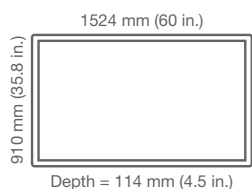

## Specifications

		MimioDisplay 550T	MimioDisplay 650T	MimioDisplay 700T	MimioDisplay 840T
OS	Operating System	Windows 7 and Windows 8: Includes multi-touch and gestures. Mac OS and Linux: Single point.	Windows 7 and Windows 8: Includes multi-touch and gestures. Mac OS and Linux: Single point.	Windows 7 and Windows 8: Includes multi-touch and gestures. Mac OS and Linux: Single point.	Windows 7 and Windows 8: Includes multi-touch and gestures. Mac OS and Linux: Single point.
	DIMENSIONS	Overall Dimensions	1306 mm x 769 mm x 110 mm (51.4 in. x 30.3 in. x 4.3 in.)	1524 mm x 910 mm x 114 mm (60 in. x 35.8 in. x 4.5 in.)	1621 mm x 969 mm x 111 mm (63.8 in. x 38.2 in. x 4.3 in.)
Weight		47.1 kg (103.8 lb)	62.2 kg (137.1 lb)	74 kg (163.1 lb)	101 kg (222.7 lb)
Effective Screen Size		1218 mm x 688 mm (48 in. x 27.1 in.)	1428 mm x 840 mm (56.2 in. x 33.1 in.)	1538 mm x 866 mm (60.6 in. x 34.1 in.)	1874.4 mm x 1060.4 mm (73.8 in. x 41.7)
SYSTEM SPECIFICATIONS	Tracking Technology	Surface Light Wave	Surface Light Wave	Surface Light Wave	Surface Light Wave
	Touch Points	6	6	6	6
	Touch Tool	Stylus, Finger, Solid Object	Stylus, Finger, Solid Object	Stylus, Finger, Solid Object	Stylus, Finger, Solid Object
	Tracking Accuracy	+/-2 mm (0 in.)	+/-2 mm (0 in.)	+/-2 mm (0 in.)	+/-2 mm (0 in.)
	Tracking Read Speed	>100 frames/s	>100 frames/s	>100 frames/s	>100 frames/s
	Tracking Response Time	10 ms	10 ms	10 ms	10 ms
LED PANEL SPECIFICATIONS	Active Screen Size (Diagonal)	1397 mm (55 in.)	1651 mm (65 in.)	1778 mm (70 in.)	2133.6 mm (84 in.)
	Picture Response Time (Gray to Gray)	6.5 ms	8 ms	6 ms	5 ms
	Pixel Pitch (mm)	0.63 W x 0.21 H	0.744	0.802	0.4845 H x 0.4845 V
	Panel Resolution	1920 x 1080	1920 x 1080	1920 X 1080	3840 x 2160
	Display Colors	1.07 Billion	1.07 Billion	1.07 Billion	1.06 Billion
	Brightness (nits)	400	350	350	350
	Contrast Ratio	4000 : 1	4000 : 1	4000 : 1	1600 : 1
	Viewing Angle	Hor. 178°, Ver. 178°	Hor. 178°, Ver. 178°	Hor. 176°, Ver. 176°	Hor. 178°, Ver. 178°
	Storage Temperature	-4° ~ 140° F	-4° ~ 140° F	-4° ~ 140° F	-4° ~ 140° F
	Operating Temperature	32° ~ 122°F	32° ~ 122°F	32° ~ 122°F	32° ~ 122°F
	Power Consumption - Operating	<135 W	<180 W	<230 W	<420 W
	Power Consumption - Sleep Mode	<0.5 W	<0.5 W	<0.75 W	<0.8 W
	Input/Output Description	Input: VGA x1, HDMI x3, Audio x1 Output: VGA x1, HDMI x1, Audio x1 USB: Media x2, Touch x2	Input: VGA x1, HDMI x3, Audio x1 Output: VGA x1, HDMI x1, Audio x1 USB: Media x2, Touch x2	Input: VGA x1, HDMI x3, Audio x1 Output: VGA x1, HDMI x1, Audio x1 USB: Media x2, Touch x2	Input: VGA x1, HDMI x3, Audio x1 Output: VGA x1, HDMI x1, Audio x1 USB: Media x2, Touch x2
VIDEO	Display Format Native Resolution	1920 x 1080	1920 x 1080	1920 x 1080	3840 x 2160
	SOUND	Output	10 W x 2	10 W x 2	10 W x 2
Sound System		Stereo	Stereo	Stereo	Stereo
Equalizer		Yes	Yes	Yes	Yes
Sound Status Memory		Yes	Yes	Yes	Yes
Balance		Yes	Yes	Yes	Yes