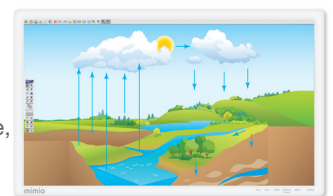

“The MimioDisplay takes classroom lessons to the next level! And with the size and brightness of the display, everyone can see it from anywhere in the room – even with the lights on.”

Jason Schmidt
Instructional Technologist

Students will be wowed by the vibrant MimioDisplay™ touch display at the front of the room. Whether you choose the 55”, 65”, 70”, or the 84” model, you’ll get all the features of a touch-driven interactive whiteboard with the simplicity and elegance of a state-of-the-art high-definition (HD) display.

- Huge size and LED backlighting make your lessons more visually striking and memorable, even in large classrooms.
- Multiple students can work together interactively at the same time with the class, increasing student engagement and driving collaborative learning.
- Styli and fingers can both be used in any combination, for quick and easy interactivity.

- Easy setup, with no need for other devices – eliminates a separate classroom projector, whiteboard, and speakers.
- Full-featured solution includes MimioStudio™ classroom software, to easily create and deliver engaging lessons.
- Complete integration with other MimioClassroom™ products, including our MimioMobile™ collaboration and assessment app.
- The surface is made of low-glare and low-friction glass, making this display easy to see and a smooth touch experience.