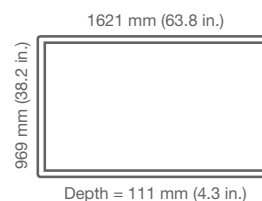

## Specifications

		MimioDisplay 550T	MimioDisplay 650T	MimioDisplay 700T	MimioDisplay 840T
OS	Operating System	Windows 7 and Windows 8: Includes multi-touch and gestures. Mac OS and Linux: Single point.	Windows 7 and Windows 8: Includes multi-touch and gestures. Mac OS and Linux: Single point.	Windows 7 and Windows 8: Includes multi-touch and gestures. Mac OS and Linux: Single point.	Windows 7 and Windows 8: Includes multi-touch and gestures. Mac OS and Linux: Single point.
	DIMENSIONS	Overall Dimensions	1306 mm x 769 mm x 110 mm (51.4 in. x 30.3 in. x 4.3 in.)	1524 mm x 910 mm x 114 mm (60 in. x 35.8 in. x 4.5 in.)	1621 mm x 969 mm x 111 mm (63.8 in. x 38.2 in. x 4.3 in.)
Weight		47.1 kg (103.8 lb)	62.2 kg (137.1 lb)	74 kg (163.1 lb)	101 kg (222.7 lb)
Effective Screen Size		1218 mm x 688 mm (48 in. x 27.1 in.)	1428 mm x 840 mm (56.2 in. x 33.1 in.)	1538 mm x 866 mm (60.6 in. x 34.1 in.)	1874.4 mm x 1060.4 mm (73.8 in. x 41.7)
SYSTEM SPECIFICATIONS	Tracking Technology	Surface Light Wave	Surface Light Wave	Surface Light Wave	Surface Light Wave
	Touch Points	6	6	6	6
	Touch Tool	Stylus, Finger, Solid Object	Stylus, Finger, Solid Object	Stylus, Finger, Solid Object	Stylus, Finger, Solid Object
	Tracking Accuracy	+/-2 mm (0 in.)	+/-2 mm (0 in.)	+/-2 mm (0 in.)	+/-2 mm (0 in.)
	Tracking Read Speed	>100 frames/s	>100 frames/s	>100 frames/s	>100 frames/s
	Tracking Response Time	10 ms	10 ms	10 ms	10 ms
LED PANEL SPECIFICATIONS	Active Screen Size (Diagonal)	1397 mm (55 in.)	1651 mm (65 in.)	1778 mm (70 in.)	2133.6 mm (84 in.)
	Picture Response Time (Gray to Gray)	6.5 ms	8 ms	6 ms	5 ms
	Pixel Pitch (mm)	0.63 W x 0.21 H	0.744	0.802	0.4845 H x 0.4845 V
	Panel Resolution	1920 x 1080	1920 x 1080	1920 X 1080	3840 x 2160
	Display Colors	1.07 Billion	1.07 Billion	1.07 Billion	1.06 Billion
	Brightness (nits)	400	350	350	350
	Contrast Ratio	4000 : 1	4000 : 1	4000 : 1	1600 : 1
	Viewing Angle	Hor. 178°, Ver. 178°	Hor. 178°, Ver. 178°	Hor. 176°, Ver. 176°	Hor. 178°, Ver. 178°
	Storage Temperature	-4° ~ 140° F	-4° ~ 140° F	-4° ~ 140° F	-4° ~ 140° F
	Operating Temperature	32° ~ 122°F	32° ~ 122°F	32° ~ 122°F	32° ~ 122°F
	Power Consumption - Operating	<135 W	<180 W	<230 W	<420 W
	Power Consumption - Sleep Mode	<0.5 W	<0.5 W	<0.75 W	<0.8 W
	Input/Output Description	Input: VGA x1, HDMI x3, Audio x1 Output: VGA x1, HDMI x1, Audio x1 USB: Media x2, Touch x2	Input: VGA x1, HDMI x3, Audio x1 Output: VGA x1, HDMI x1, Audio x1 USB: Media x2, Touch x2	Input: VGA x1, HDMI x3, Audio x1 Output: VGA x1, HDMI x1, Audio x1 USB: Media x2, Touch x2	Input: VGA x1, HDMI x3, Audio x1 Output: VGA x1, HDMI x1, Audio x1 USB: Media x2, Touch x2
VIDEO	Display Format Native Resolution	1920 x 1080	1920 x 1080	1920 x 1080	3840 x 2160
	SOUND	Output	10 W x 2	10 W x 2	10 W x 2
Sound System		Stereo	Stereo	Stereo	Stereo
Equalizer		Yes	Yes	Yes	Yes
Sound Status Memory		Yes	Yes	Yes	Yes
Balance		Yes	Yes	Yes	Yes