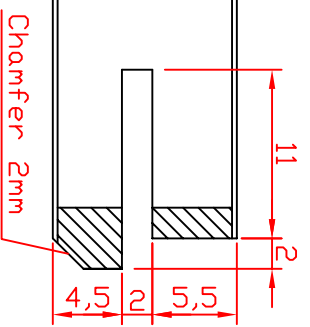

2:1

2:1

Surface side

Copyright of Oy Puucomp Ab, whose property this document remains. No part thereof may be disclosed, copied, duplicated or in other way made use of except with the approval of Oy Puucomp Ab

<p>the wood interior professionals</p>	<p>Puucomp</p>	<p>Name</p> <p>Edge profile</p> <p>P82</p>	<p>Product</p> <p>Interior panel</p>	<p>Tolerance</p>	<p>Prop.</p> <p>2:1</p>	<p>Author 1.9.2011</p>		<p>PS</p>
						<p>Drawing no.</p>		
<p>the wood interior professionals</p>			<p>Replacing</p>			<p>File name</p>		<p>Change</p>