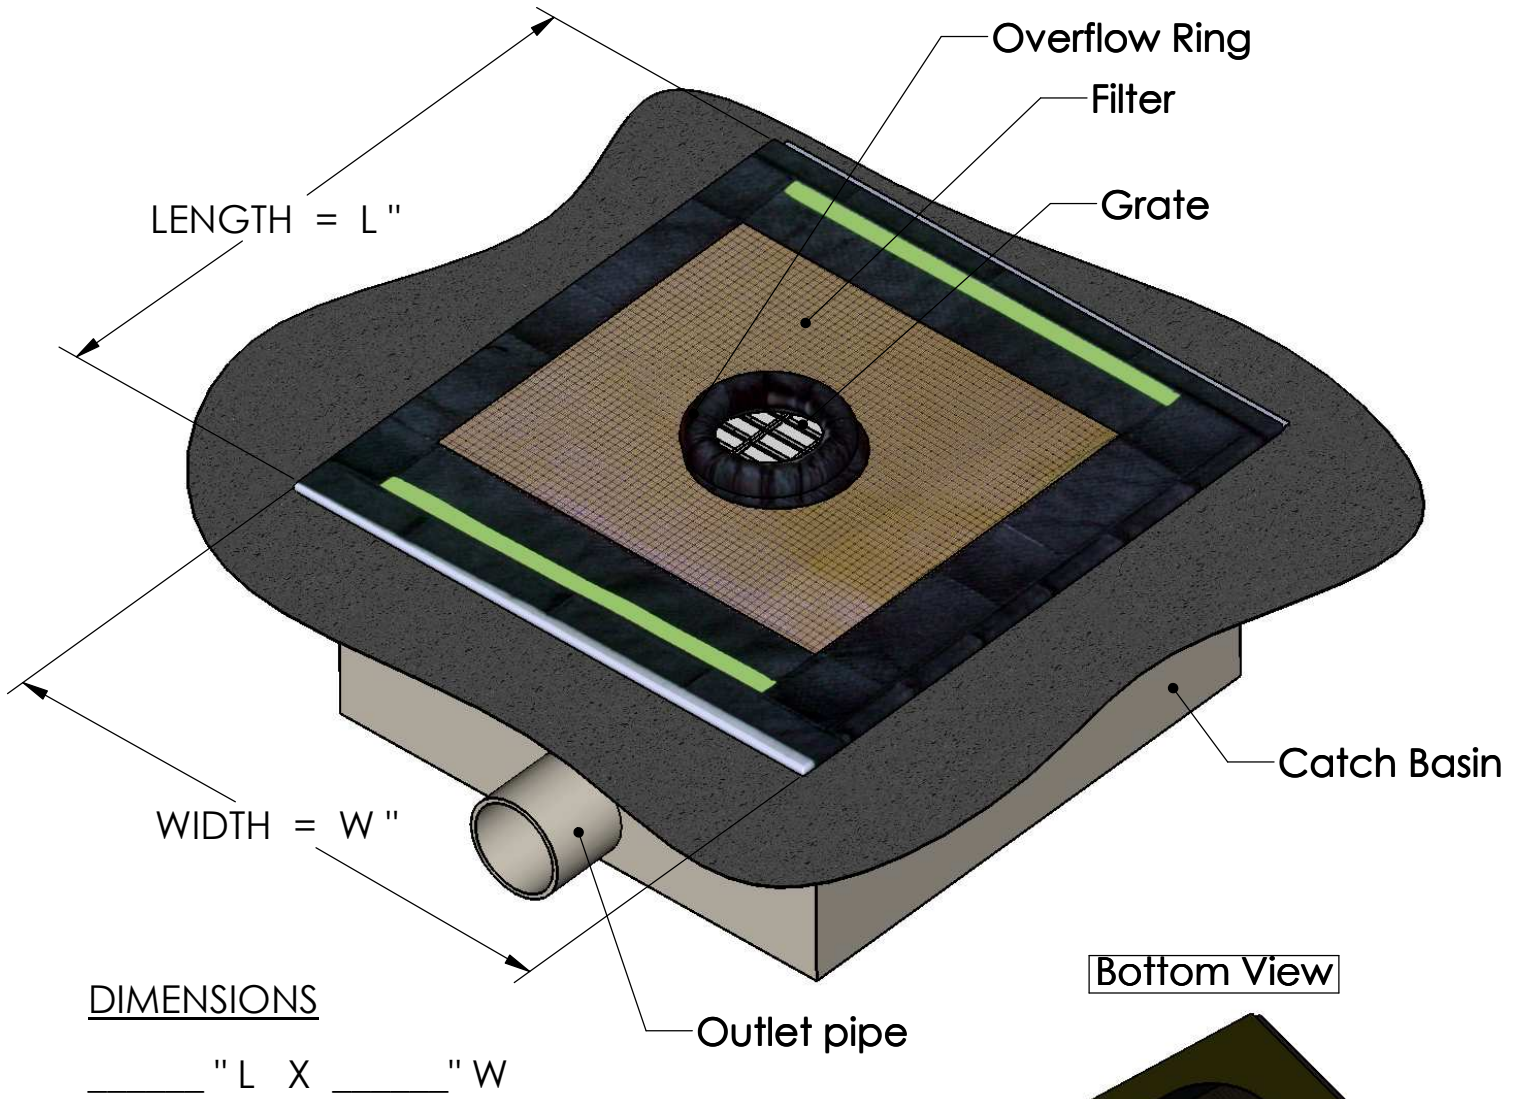

Grate Gator - Type A

Bottom View

Optional Removeable Curb Filter