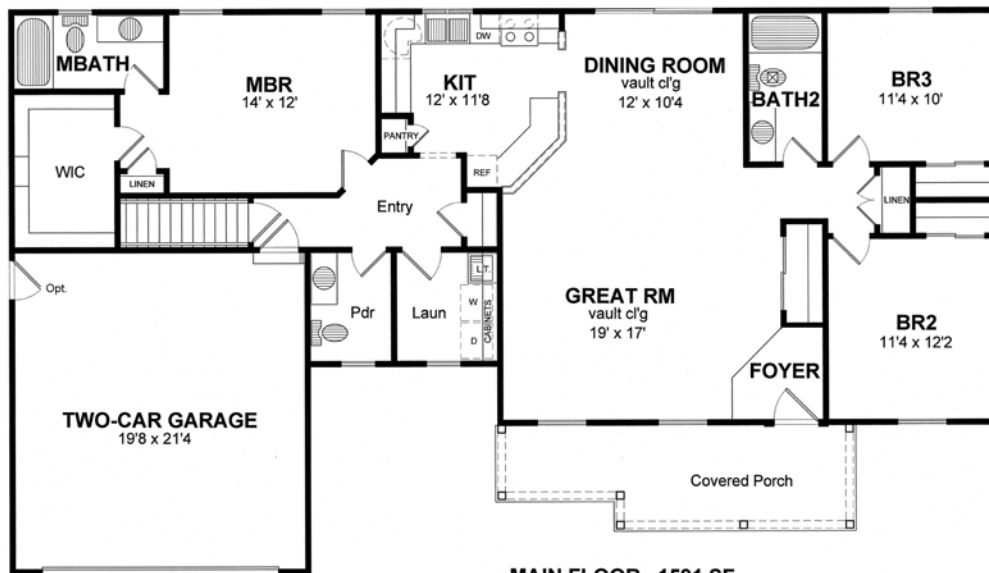

GERBER HOMES

THE BERKSHIRE

1591 Sq. Ft.

Shown with the following
Optional Items...

- GR / DR Vaulted Ceilings
- Garage Grade Door
- Laundry Cabinets & Laundry Sink

OPT. MASTER BATH

OPT. BAY
22 Sqft.

MAIN FLOOR 1591 SF
W - 67'
D - 38'

This sheet is for illustrative purposes only and is not part of a legal contract. Dimensions shown are approximate and may vary from completed structure.