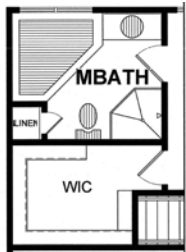

GERBER HOMES

THE BERKSHIRE

1591 Sq. Ft.

Shown with the following
Optional Items...

- GR / DR Vaulted Ceilings
- Garage Grade Door
- Laundry Cabinets & Laundry Sink

OPT. MASTER BATH

OPT. BAY
22 Sqft.

MAIN FLOOR 1591 SF
W - 67'
D - 38'

This sheet is for illustrative purposes only and is not part of a legal contract. Dimensions shown are approximate and may vary from completed structure.