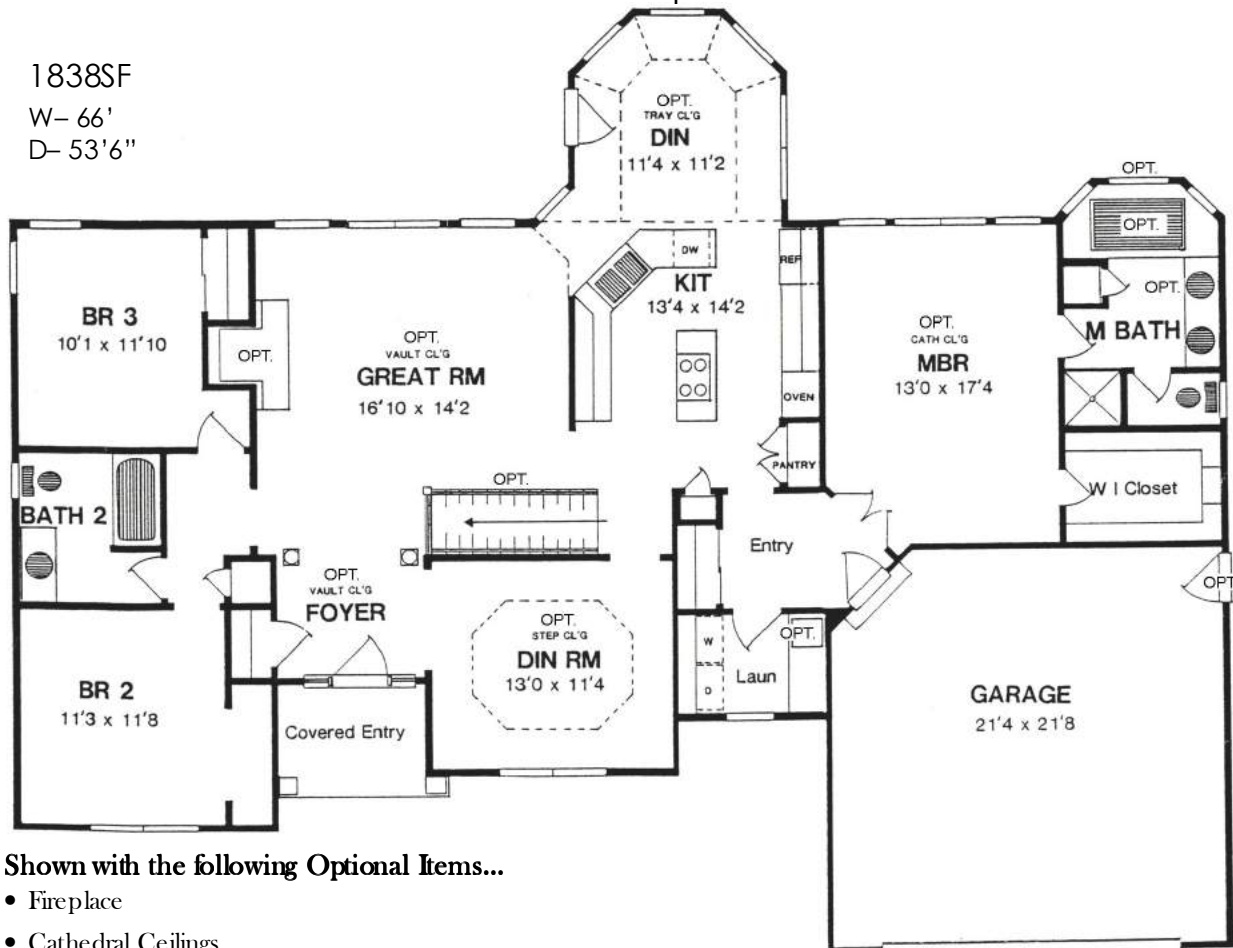

GERBER HOMES

THE CAMBRIDGE

1838 Sq. Ft.

1838SF

W- 66'

D- 53'6"

Shown with the following Optional Items...

- Fireplace
- Cathedral Ceilings
- Luxury Master Bath
- Cabts / Ctop in Laun.
- Open Stairway w/ Railing
- Stone / Brick Veneer

This sheet is for illustrative purposes only and is not part of a legal contract. Dimensions shown are approximate and may vary from completed structure.

ALTERNATE ELEVATIONS

Elevation 1

Elevation 2