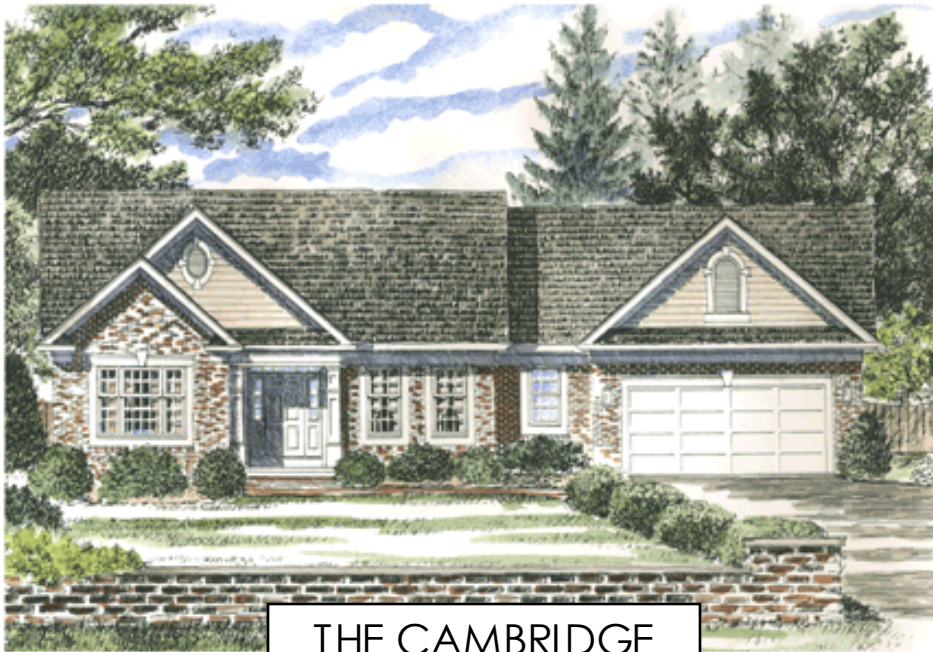

GERBER HOMES

THE CAMBRIDGE

1838 Sq. Ft.

1838SF

W- 66'

D- 53'6"

Shown with the following Optional Items...

- Fireplace
- Cathedral Ceilings
- Luxury Master Bath
- Cabts / Ctop in Laun.
- Open Stairway w/ Railing
- Stone / Brick Veneer

This sheet is for illustrative purposes only and is not part of a legal contract. Dimensions shown are approximate and may vary from completed structure.

ALTERNATE ELEVATIONS

Elevation 1

Elevation 2