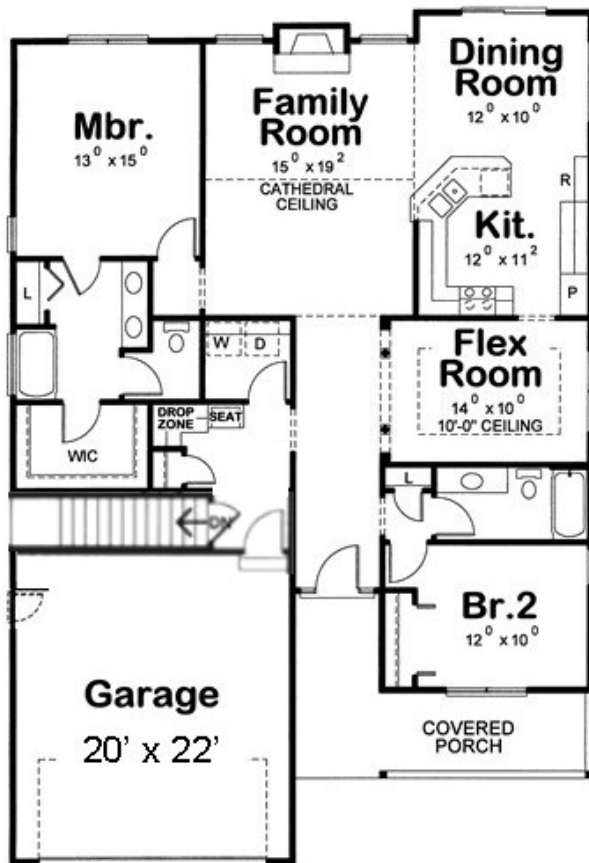

## THE CORTLAND

1658 Sq. Ft.

1658 SF

W- 41'

D- 60'

### Shown with the following Optional Items...

- Fireplace
- Whirlpool Bath Layout
- Bedroom /- Flex space Layout
- Interior Columns—Formal DR Layout
- Vinyl Railing—Front Porch

This sheet is for illustrative purposes only and is not part of a legal contract. Dimensions shown are approximate and may vary from completed structure.