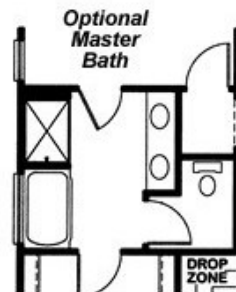

## THE CORTLAND

1658 Sq. Ft.

1658 SF

W- 41'

D- 60'

### Shown with the following Optional Items...

- Fireplace
- Whirlpool Bath Layout
- Bedroom /- Flex space Layout
- Interior Columns—Formal DR Layout
- Vinyl Railing—Front Porch

This sheet is for illustrative purposes only and is not part of a legal contract. Dimensions shown are approximate and may vary from completed structure.