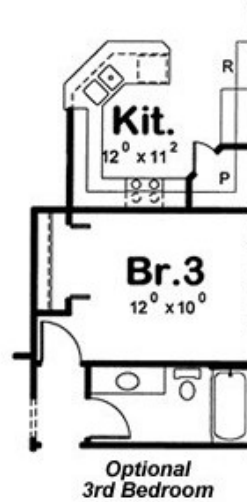

## THE CORTLAND

1658 Sq. Ft.

1658 SF

W- 41'

D- 60'

### Shown with the following Optional Items...

- Fireplace
- Whirlpool Bath Layout
- Bedroom /- Flex space Layout
- Interior Columns—Formal DR Layout
- Vinyl Railing—Front Porch

This sheet is for illustrative purposes only and is not part of a legal contract. Dimensions shown are approximate and may vary from completed structure.