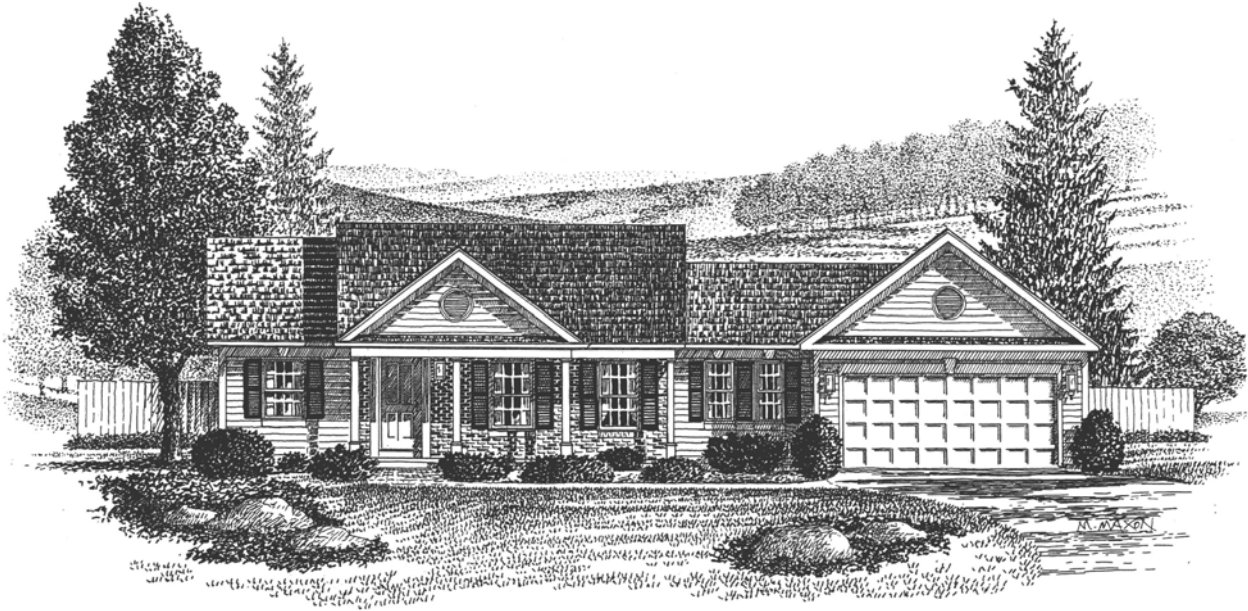

# GERBER HOMES

## THE CRANDALL

1447 Sq. Ft.

1447 SF

W- 65'

D- 34'