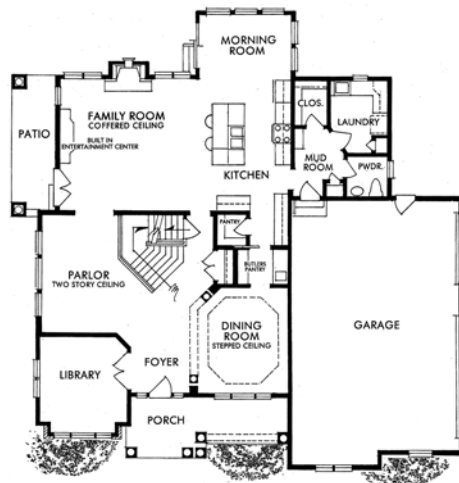

GERBER HOMES

THE DANBURY

With bonus room—3446 Sq.Ft.

FIRST FLOOR

1675 SF

W- 59'8"

D- 47'4"

FIRST FLOOR

SECOND FLOOR

1523 SF

BONUS ROOM

248 SF

SECOND FLOOR

This sheet is for illustrative purposes only and is not part of a legal contract. Dimensions shown are approximate and may vary from completed structure.