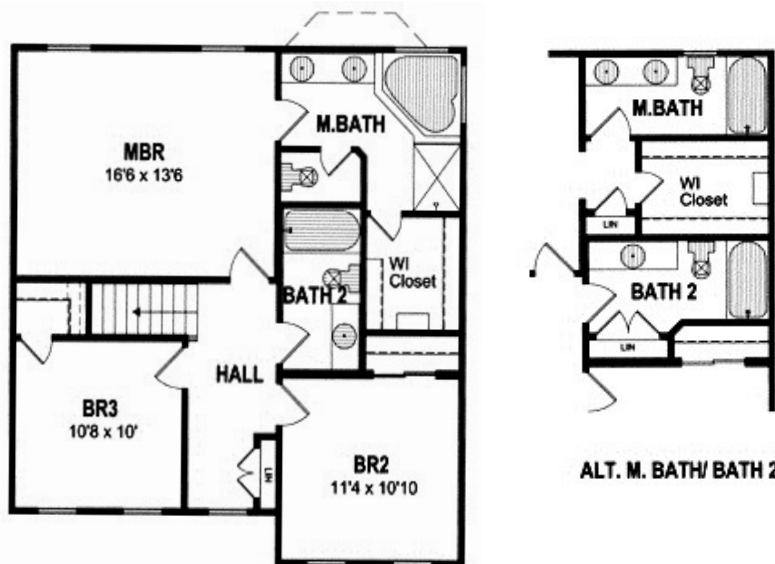

GERBER HOMES

NEW

THE GILMORE

1711 Sq. Ft.

FIRST FLOOR

863 SF

W- 53'8"

D- 34'

SECOND FLOOR

848 SF

Shown w/ the following
Opt. Items...

- Fireplace
- Alt. Study Layout
- Alt. Luxury Bath Layout
- His / Her Sinks

This sheet is for illustrative purposes only and is not part of a legal contract. Dimensions shown are approximate and may vary from completed structure.