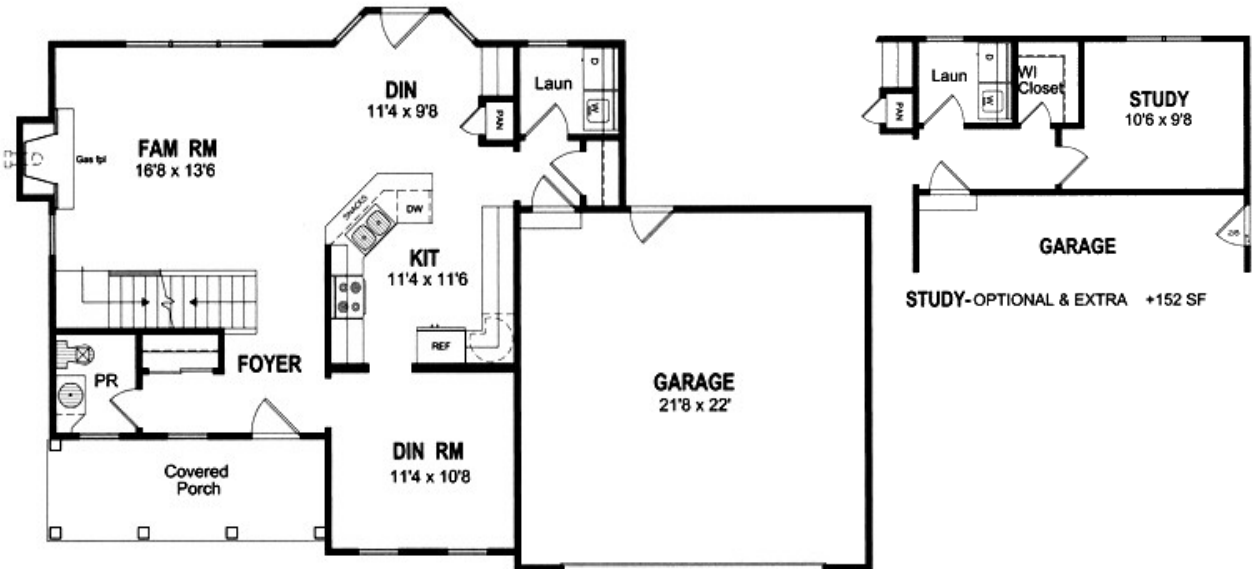

GERBER HOMES

NEW

THE GILMORE

1711 Sq. Ft.

FIRST FLOOR

863 SF

W- 53'8"

D- 34'

SECOND FLOOR

848 SF

Shown w/ the following
Opt. Items...

- Fireplace
- Alt. Study Layout
- Alt. Luxury Bath Layout
- His / Her Sinks

This sheet is for illustrative purposes only and is not part of a legal contract. Dimensions shown are approximate and may vary from completed structure.