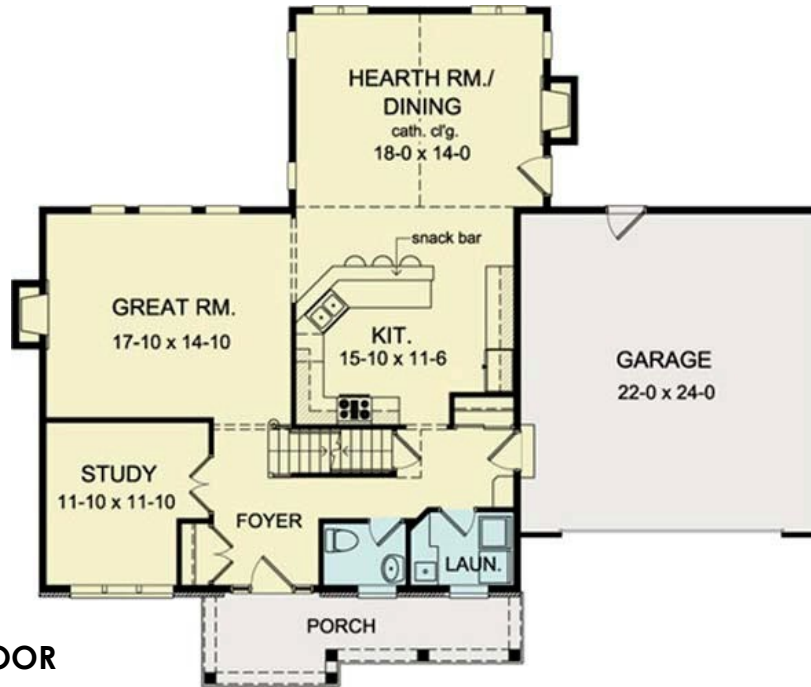

# GERBER HOMES

**NEW**

**THE REGENCY**

2303 Sq. Ft. (2741 SF. w/ Fin. Bonus Rm)

**FIRST FLOOR**  
 1256 SF  
 W- 57'  
 D- 49'2"

**SECOND FLOOR**  
 1047 SF  
 (Plus Bonus Rm)

- Shown w/ the following Opt. Items...
- Fireplaces
  - Finished Bonus Rm
  - Cabt's / Sink in Laun.
  - Separate Vanities
  - Pocket Door
  - Stone / Brick Veneer

This sheet is for illustrative purposes only and is not part of a legal contract. Dimensions shown are approximate and may vary from completed structure.