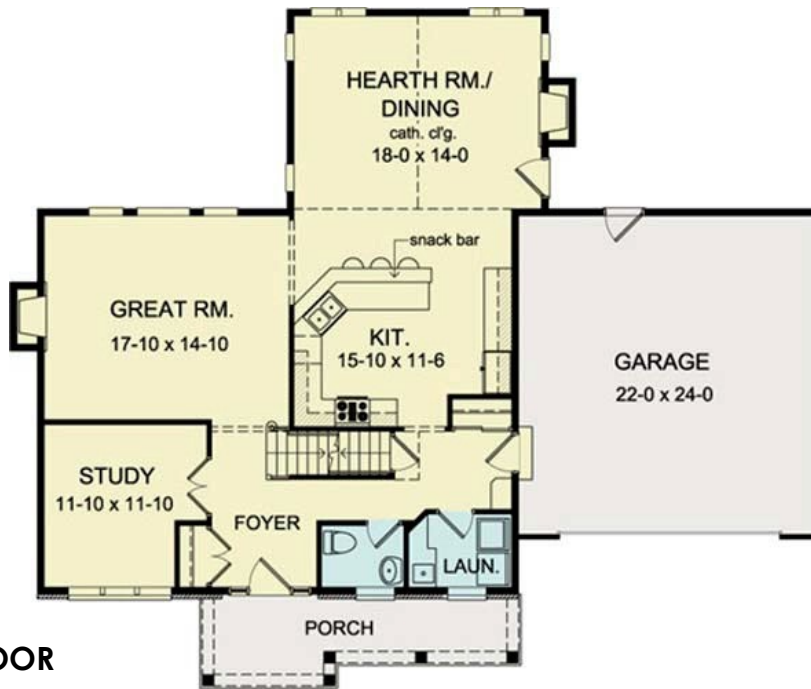

GERBER HOMES

NEW

THE REGENCY

2303 Sq. Ft. (2741 SF. w/ Fin. Bonus Rm)

FIRST FLOOR
 1256 SF
 W- 57'
 D- 49'2"

SECOND FLOOR
 1047 SF
 (Plus Bonus Rm)

- Shown w/ the following Opt. Items...
- Finished Bonus Rm
 - Cabt's / Sink in Laun.
 - Stone / Brick Veneer
 - Double sinks in Main Bath

This sheet is for illustrative purposes only and is not part of a legal contract. Dimensions shown are approximate and may vary from completed structure.