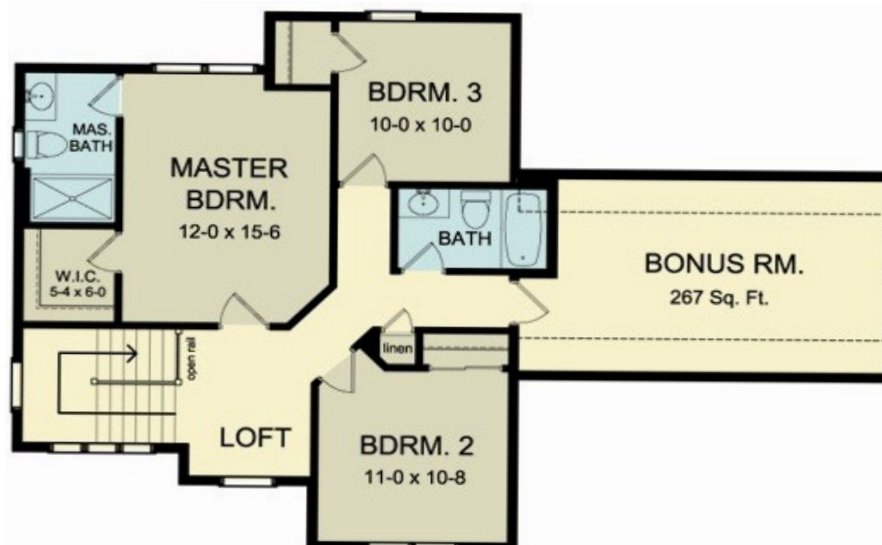

GERBER HOMES

NEW

THE REMINGTON

1754 Sq. Ft. (2021 w/ Fin. Bonus Rm)

FIRST FLOOR

908 SF
W- 50'8"
D- 35'

Shown w/ the following
Opt. Items...

- Fireplace
- Finished Bonus Rm
- Cabt's in Laun.

SECOND FLOOR

846 SF

This sheet is for illustrative purposes only and is not part of a legal contract.
Dimensions shown are approximate and may vary from completed structure.