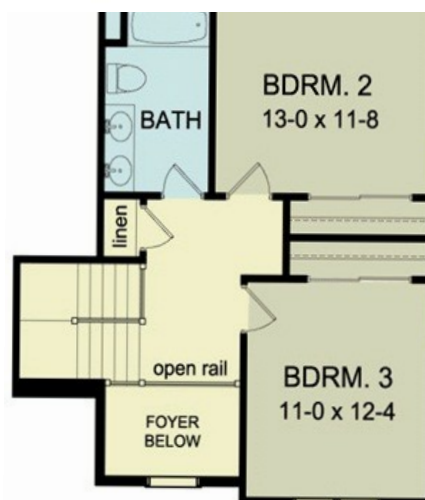

1st Floor  
Master

NEW

# GERBER HOMES

**THE ROXBURY**

1662 Sq. Ft. (1st Floor Master)

**FIRST FLOOR**  
1090 SF  
W- 43'  
D- 47'

**SECOND FLOOR**  
572 SF

- Shown w/ the following  
Opt. Items...
- Fireplace
  - Built-ins
  - Shower Door
  - His / Her Sinks
  - Stone / Brick Veneer

This sheet is for illustrative purposes only and is not part of a legal contract. Dimensions shown are approximate and may vary from completed structure.