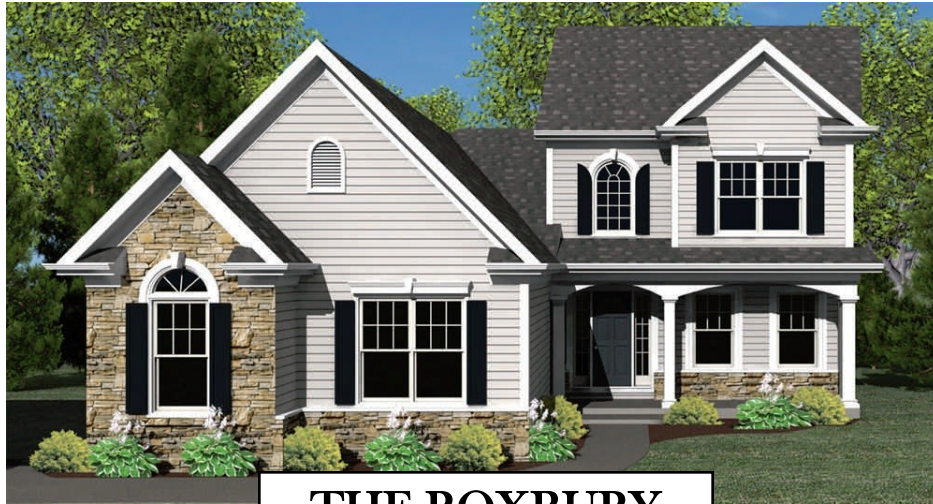

1st Floor  
Master

NEW

# GERBER HOMES

**THE ROXBURY**

1662 Sq. Ft. (1st Floor Master)

**FIRST FLOOR**  
1090 SF  
W- 43'  
D- 47'

**SECOND FLOOR**  
572 SF

- Shown w/ the following  
Opt. Items...
- Fireplace
  - Built-ins
  - Shower Door
  - His / Her Sinks
  - Stone / Brick Veneer

This sheet is for illustrative purposes only and is not part of a legal contract. Dimensions shown are approximate and may vary from completed structure.