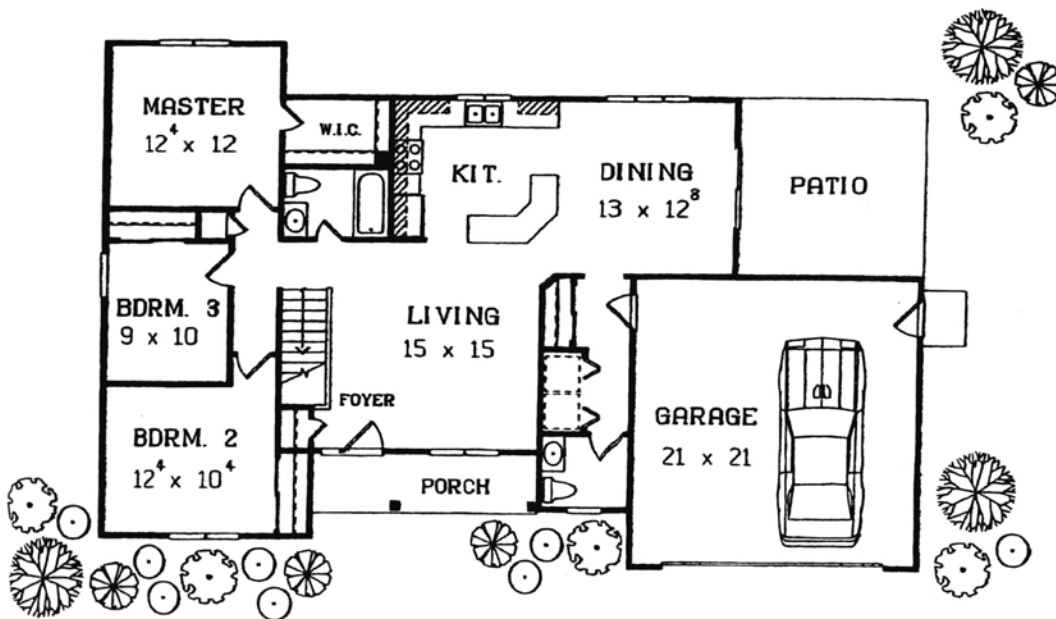

GERBER HOMES

THE SAVANNAH

1275 Sq. Ft.

1275 SF

W- 59'4"

D- 38'

Shown with the following
Optional Items...

- Garage Grade Door

This sheet is for illustrative purposes only and is not part of a legal contract.
Dimensions shown are approximate and may vary from completed structure.