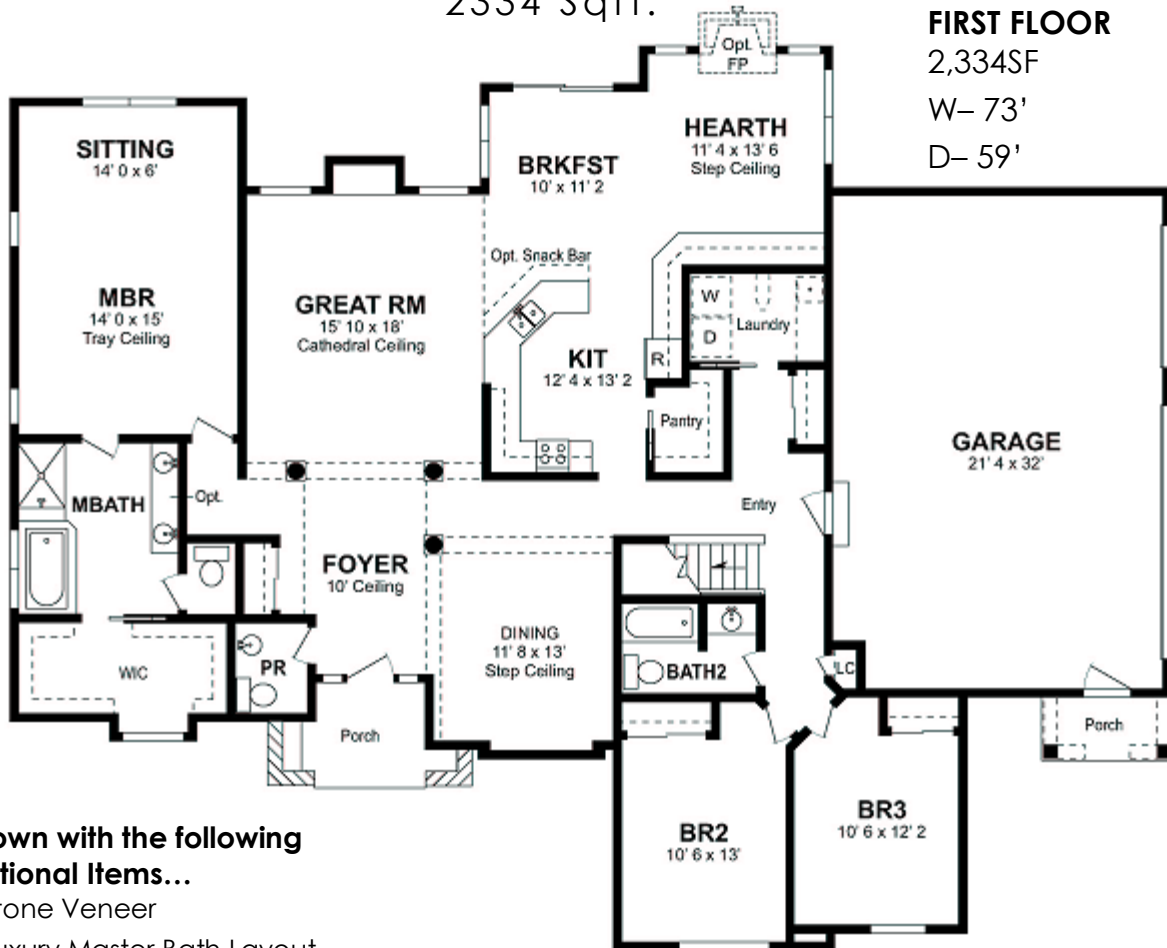

# GERBER HOMES

**THE SINCLAIR**

2334 Sqft.

**FIRST FLOOR**

2,334SF

W- 73'

D- 59'

**Shown with the following  
Optional Items...**

- Stone Veneer
- Luxury Master Bath Layout
- Fireplace in Hearth Room
- Open Finished Stairs to Basement
- Pocket Door in Pantry

This sheet is for illustrative purposes only and is not part of a legal contract. Dimensions shown are approximate and may vary from completed structure.