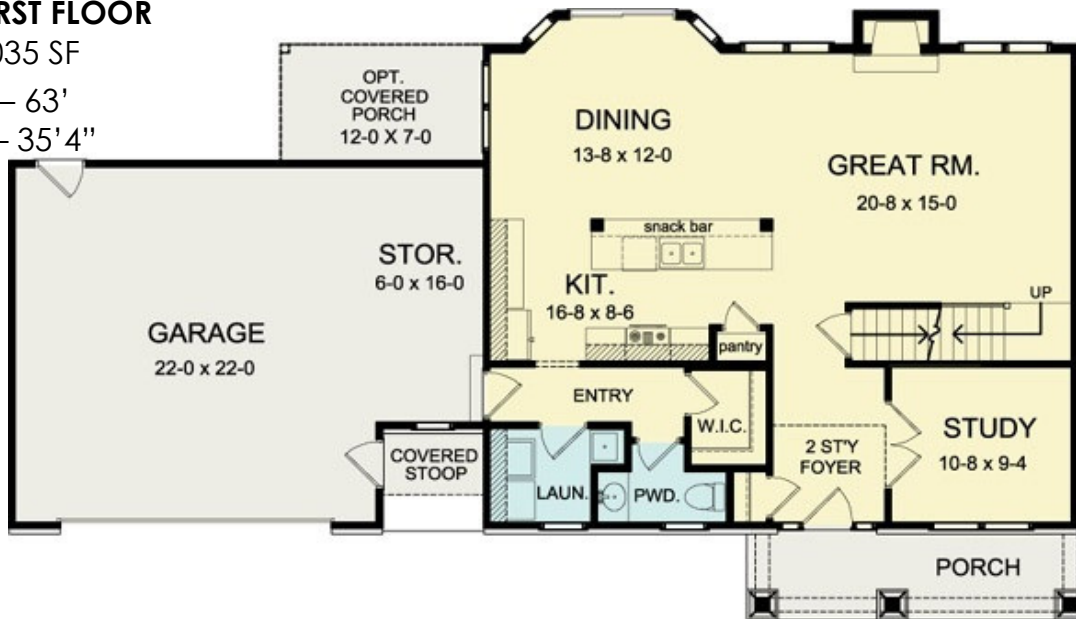

# GERBER HOMES

**NEW**

**THE SPRINGWOOD**

2070 Sq. Ft.

**FIRST FLOOR**

1035 SF

W- 63'

D- 35'4"

Shown w/ the following Opt. Items...

- Fireplace
- His/Her Sinks
- Laundry Sink
- Covered Rear Porch
- Stone / Veneer & Posts
- Upgraded Siding packages
- Covered Rear Porch
- Upgraded OH Door

**SECOND FLOOR**

1035 SF

This sheet is for illustrative purposes only and is not part of a legal contract. Dimensions shown are approximate and may vary from completed structure.