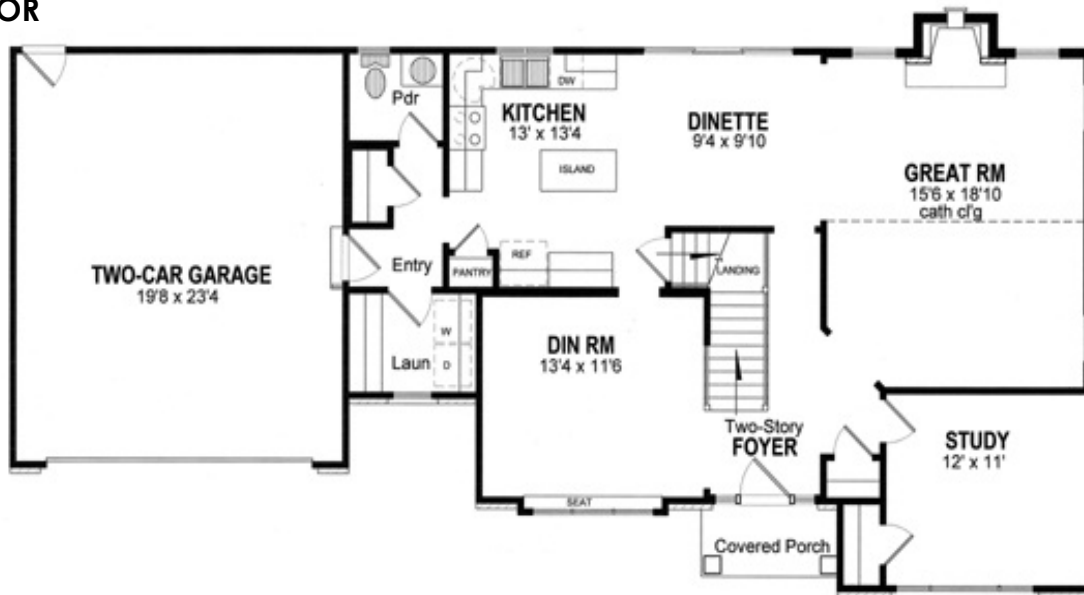

# GERBER HOMES

**NEW**

**THE STILLWATER**

2295 Sq. Ft.

**FIRST FLOOR**

1198 SF

W-65'

D-33'

**SECOND FLOOR**

1097 SF

Shown w/ the following  
Opt. Items...

- Fireplace
- Laundry Room Cabinets
- Stone / Brick Veneer
- Cathedral Ceiling in Great Room

This sheet is for illustrative purposes only and is not part of a legal contract. Dimensions shown are approximate and may vary from completed structure.