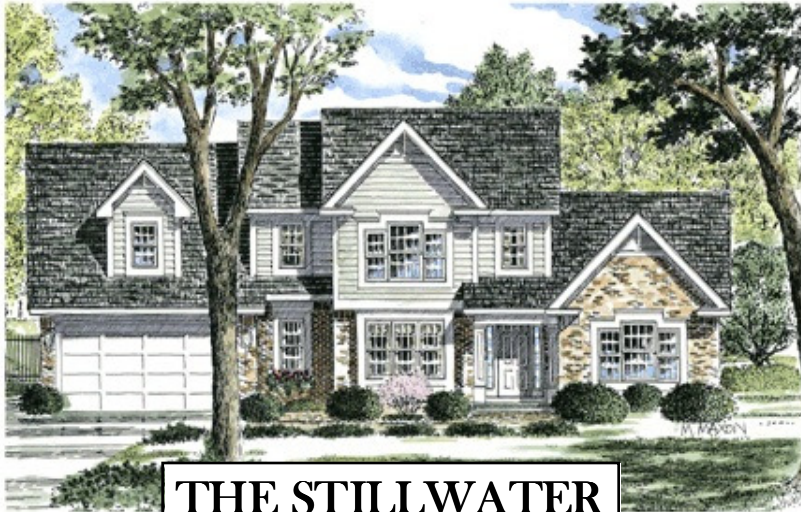

# GERBER HOMES

**NEW**

**THE STILLWATER**

2295 Sq. Ft.

**FIRST FLOOR**

1198 SF

W-65'

D-33'