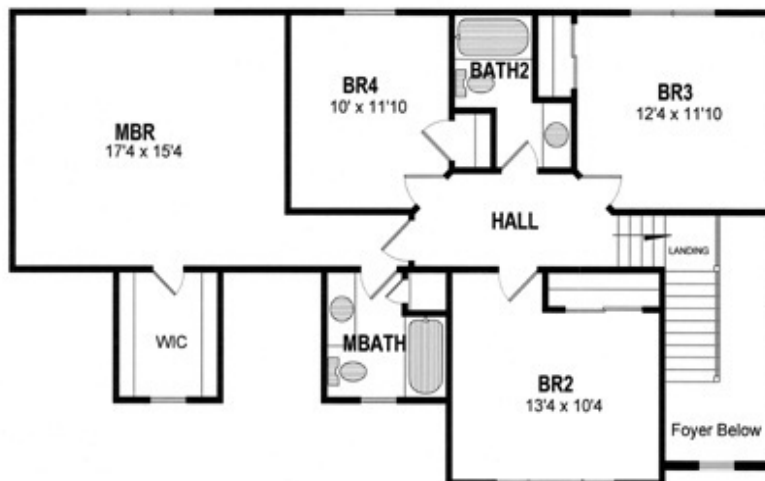

# GERBER HOMES

**NEW**

**THE STILLWATER**

2295 Sq. Ft.

**FIRST FLOOR**

1198 SF

W-65'

D-33'

**SECOND FLOOR**

1097 SF

Shown w/ the following  
Opt. Items...

- Fireplace
- Laundry Room Cabinets
- Stone / Brick Veneer
- Cathedral Ceiling in Great Room

This sheet is for illustrative purposes only and is not part of a legal contract. Dimensions shown are approximate and may vary from completed structure.