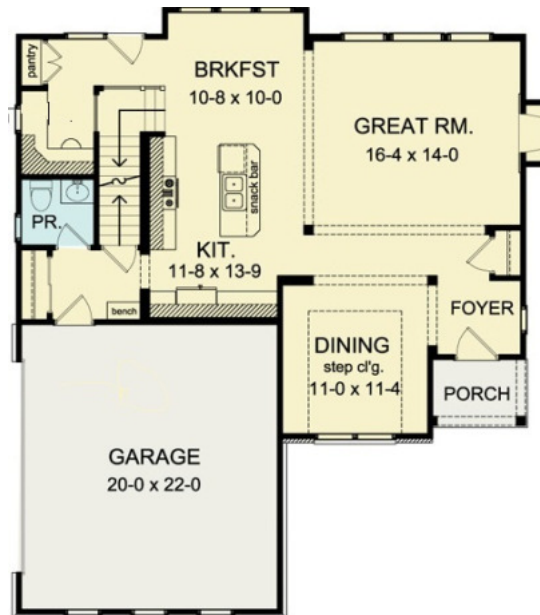

GERBER HOMES

NEW

THE SULLIVAN

2166 Sq. Ft.

FIRST FLOOR

985 SF

W-38'4"

D-44'

Shown w/ the following
Opt. Items...

- Fireplace
- Work /Desk Area
- Shower with Seat
- Stone / Brick Veneer
- Step / Tray Ceilings

SECOND FLOOR

1181 SF

This sheet is for illustrative purposes only and is not part of a legal contract. Dimensions shown are approximate and may vary from completed structure.