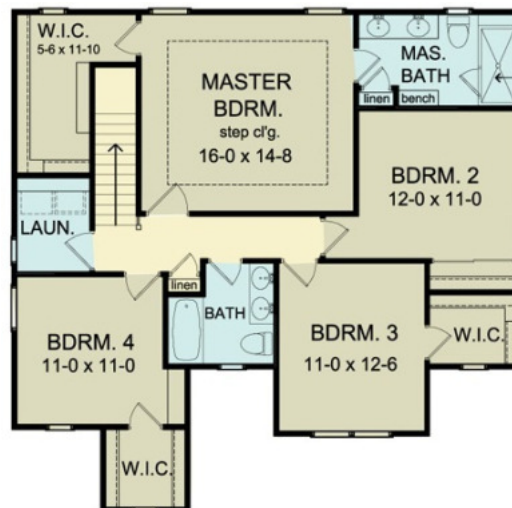

GERBER HOMES

NEW

THE SULLIVAN

2166 Sq. Ft.

FIRST FLOOR

985 SF

W-38'4"

D-44'

Shown w/ the following
Opt. Items...

- Fireplace
- Work /Desk Area
- Shower with Seat
- Stone / Brick Veneer
- Step / Tray Ceilings

SECOND FLOOR

1181 SF

This sheet is for illustrative purposes only and is not part of a legal contract. Dimensions shown are approximate and may vary from completed structure.