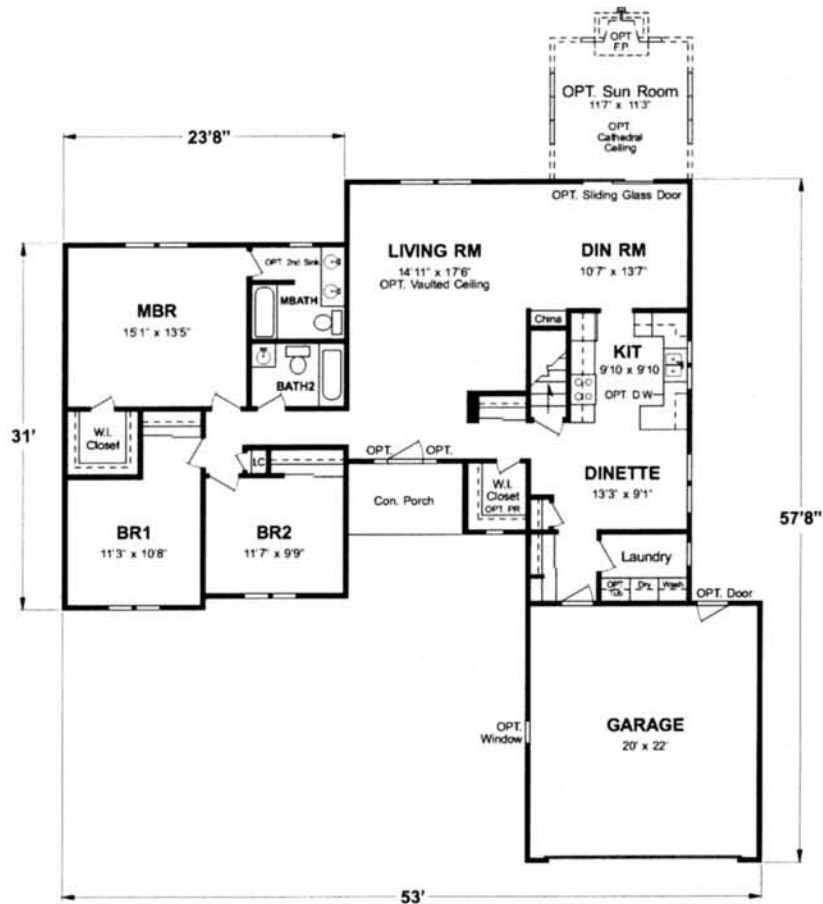

GERBER HOMES

THE SUNRISE II

1630 Sq. Ft.

With Optional Sun Room 1744

This sheet is for illustrative purposes only and is not part of a legal contract. Dimensions shown are approximate and may vary from completed structure.