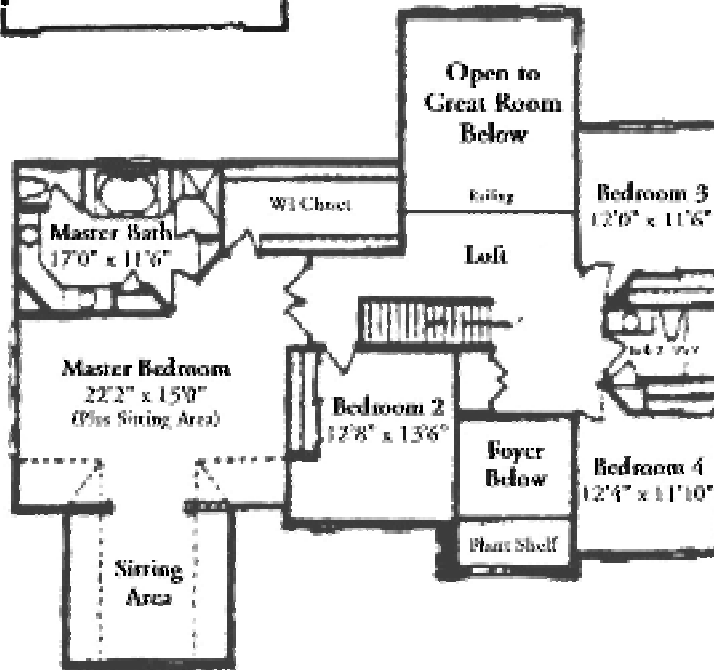

# GERBER HOMES

**THE MAJESTIC**

3412 Sq. Ft.

FIRST FLOOR  
1711 SF  
W-58'6"  
D-50'

SECOND FLOOR  
1701 SF

Shown with the following  
Optional Items...

- Tray Ceilings
- Fireplace
- Luxury Bath Layout
- Cabinets in Laun.
- Brick / Stone Veneer
- Deck

This sheet is for illustrative purposes only and is not part of a legal contract. Dimensions shown are approximate and may vary from completed structure.