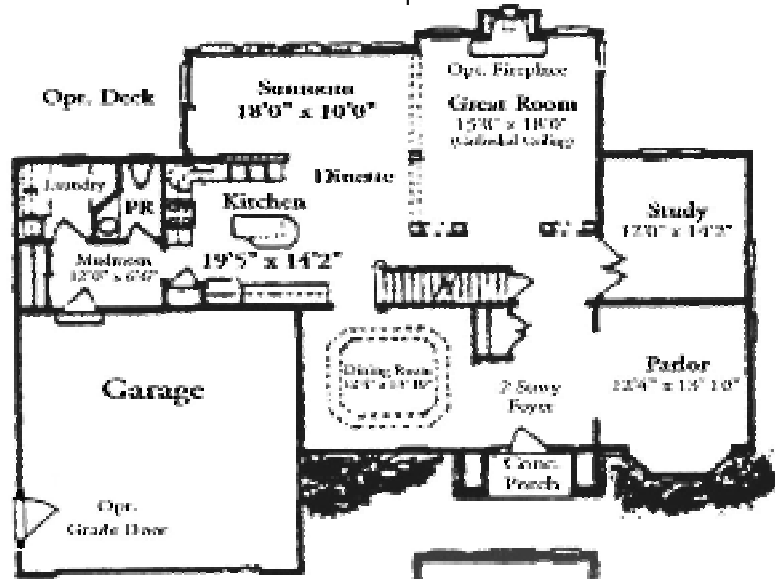

# GERBER HOMES

**THE MAJESTIC**

3412 Sq. Ft.

FIRST FLOOR  
1711 SF  
W-58'6"  
D-50'

SECOND FLOOR  
1701 SF

Shown with the following  
Optional Items...

- Tray Ceilings
- Fireplace
- Luxury Bath Layout
- Cabinets in Laun.
- Brick / Stone Veneer
- Deck

This sheet is for illustrative purposes only and is not part of a legal contract. Dimensions shown are approximate and may vary from completed structure.