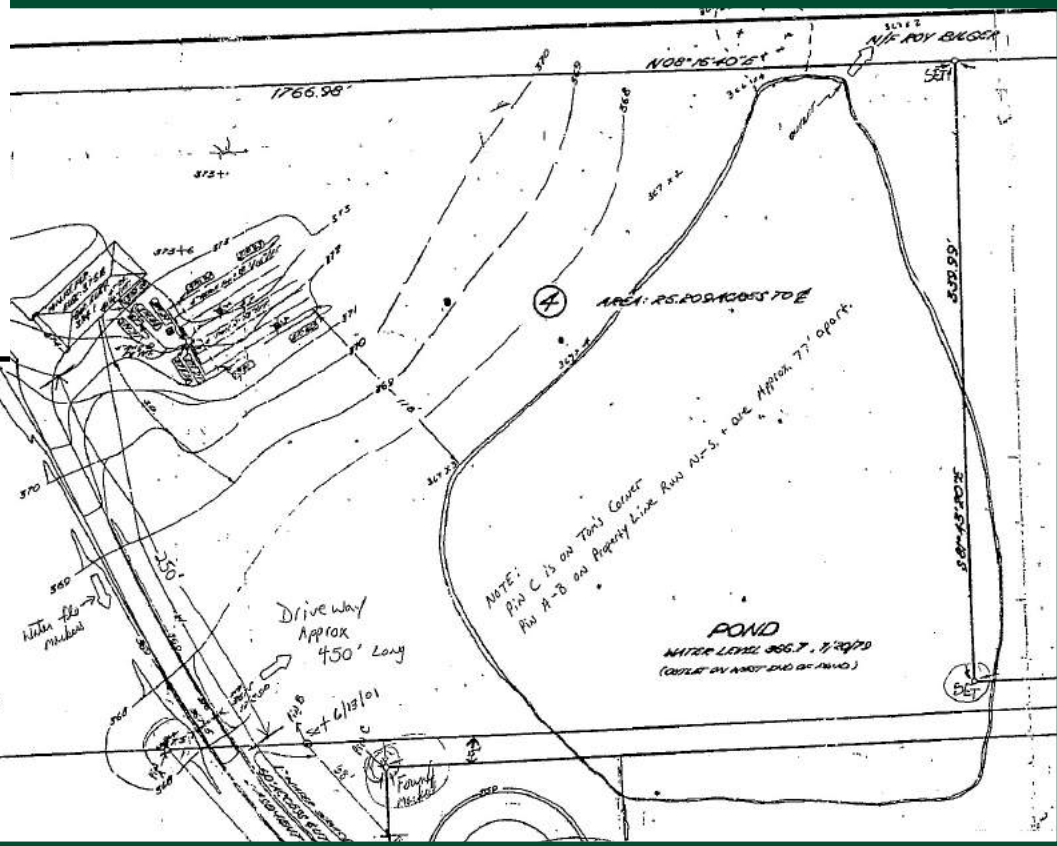

Contact Information!

585-509-0994

john@gerberhomes.com

**Gerber
HOMES**
& ADDITIONS

We Build Dreams. Families Live Them.