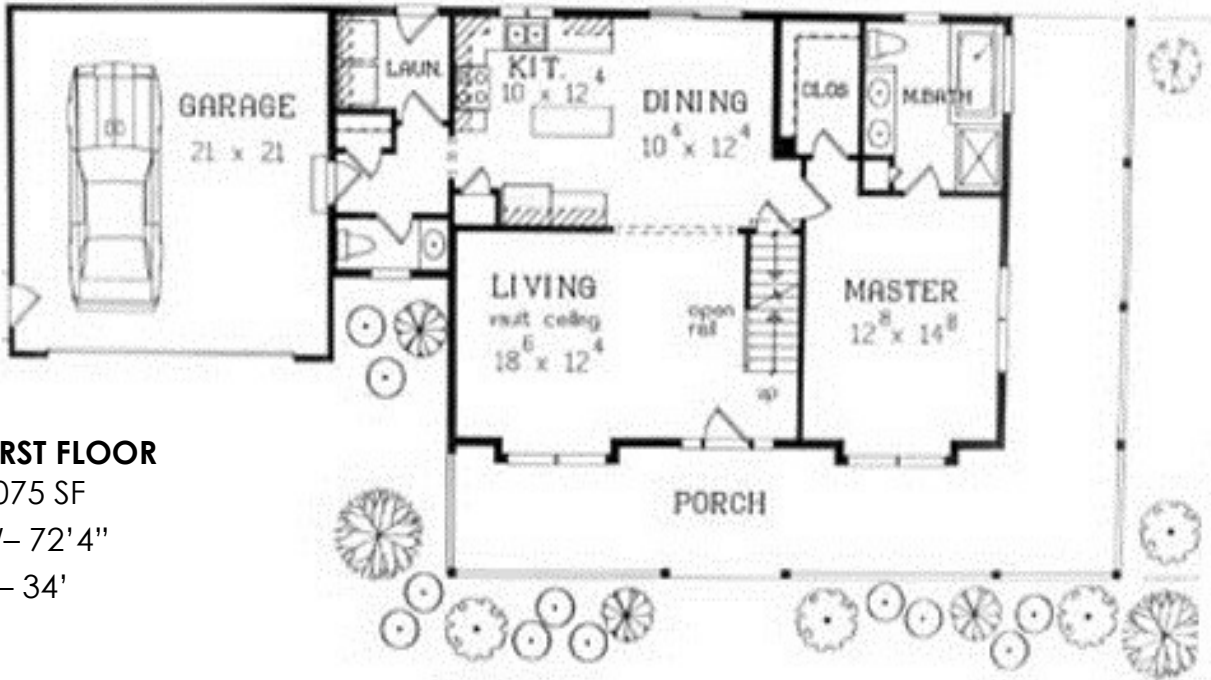

# GERBER HOMES

NEW

**THE HAMPTON**

1581 Sq. Ft.

**FIRST FLOOR**

1075 SF

W- 72' 4"

D- 34'

**SECOND FLOOR**

506 SF

Shown w/ the following  
Opt. Items...

- Luxury Bath Layout
- Wraparound Porch

This sheet is for illustrative purposes only and is not part of a legal contract. Dimensions shown are approximate and may vary from completed structure.