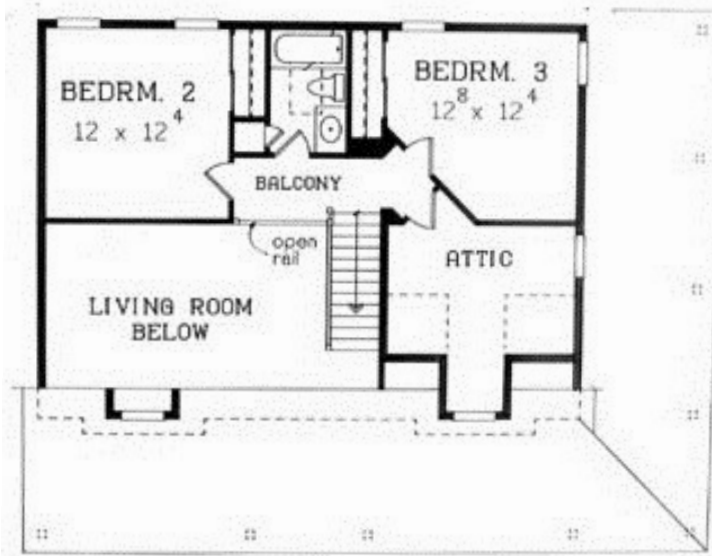

# GERBER HOMES

NEW

**THE HAMPTON**

1581 Sq. Ft.

**FIRST FLOOR**

1075 SF

W- 72' 4"

D- 34'

**SECOND FLOOR**

506 SF

Shown w/ the following  
Opt. Items...

- Luxury Bath Layout
- Wraparound Porch

This sheet is for illustrative purposes only and is not part of a legal contract. Dimensions shown are approximate and may vary from completed structure.