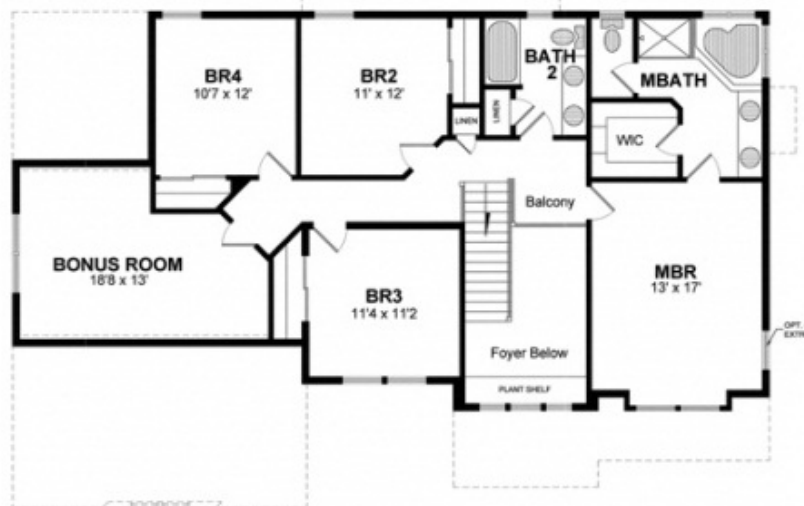

# GERBER HOMES

**NEW**

**THE SOUTHMORE**

2431 Sq. Ft. (2657 w/ Fin. Bonus Rm)

## FIRST FLOOR

1307 SF

W-58'8"

D-45'4"

Shown w/ the following Opt. Items...

- Fireplace
- Finished Bonus Rm
- Countertop in Laundry Room
- Stone / Brick Veneer
- Main Bath His/Her Sinks
- Gable Windows on Garage and House
- Glass O.H. Door

## SECOND FLOOR

1124 SF

(+226 SF Bonus Rm)

This sheet is for illustrative purposes only and is not part of a legal contract. Dimensions shown are approximate and may vary from completed structure.