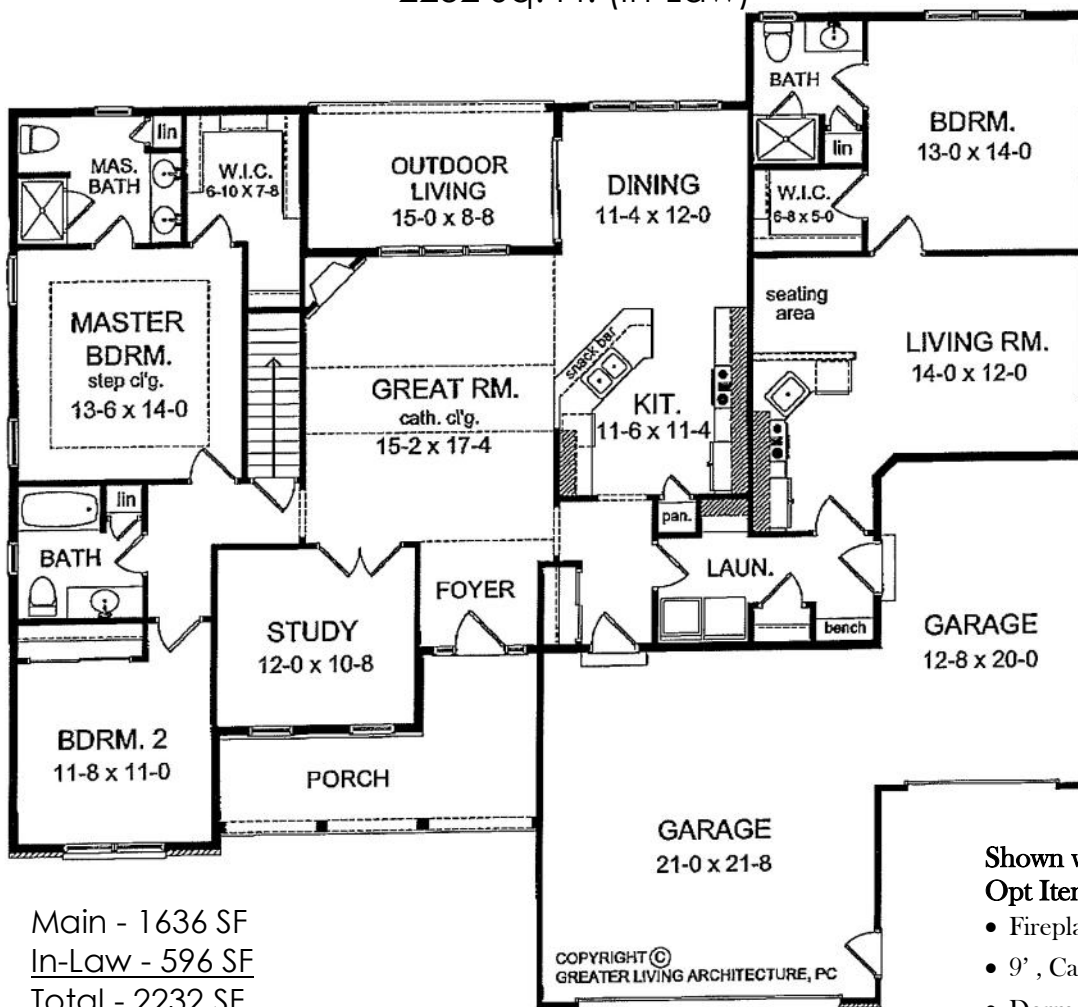

In-Law

GERBER HOMES

NEW

THE WAVERLY

2232 Sq. Ft. (In-Law)

Shown with the following Opt Items...

- Fireplace
- 9' , Cathedral or Tray Ceilings
- Dormers
- Brick / Stone Veneer / Shakes
- Garage Door Upgrades
- Laundry Cabt's, Bench

This sheet is for illustrative purposes only and is not part of a legal contract. Dimensions shown are approximate and may vary from completed structure.