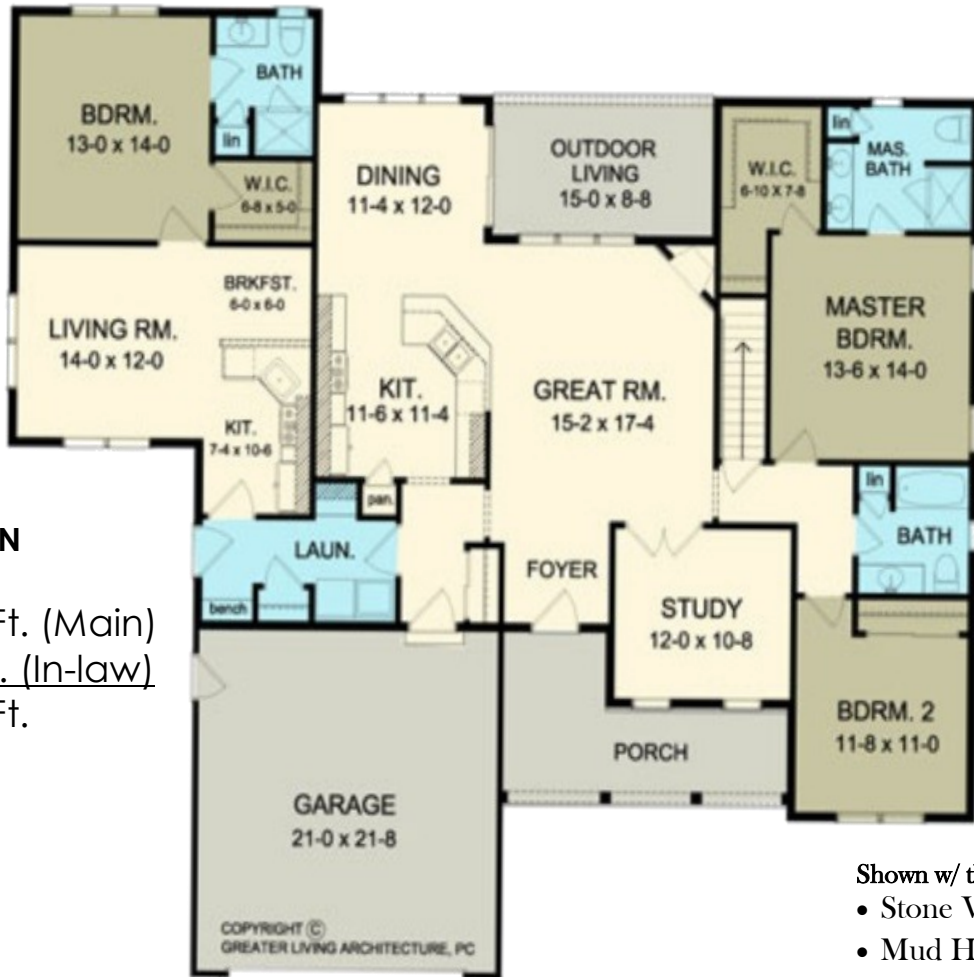

In-Low

NEW

GERBER HOMES

THE WHITAKER

2232 Sq. Ft.

Shown w/ the following Opt. Items...

- Stone Veneer
- Mud Hall Bench
- Laundry Cabinets/Ctop
- His / Her Sinks
- Fireplace

This sheet is for illustrative purposes only and is not part of a legal contract. Dimensions shown are approximate and may vary from completed structure.