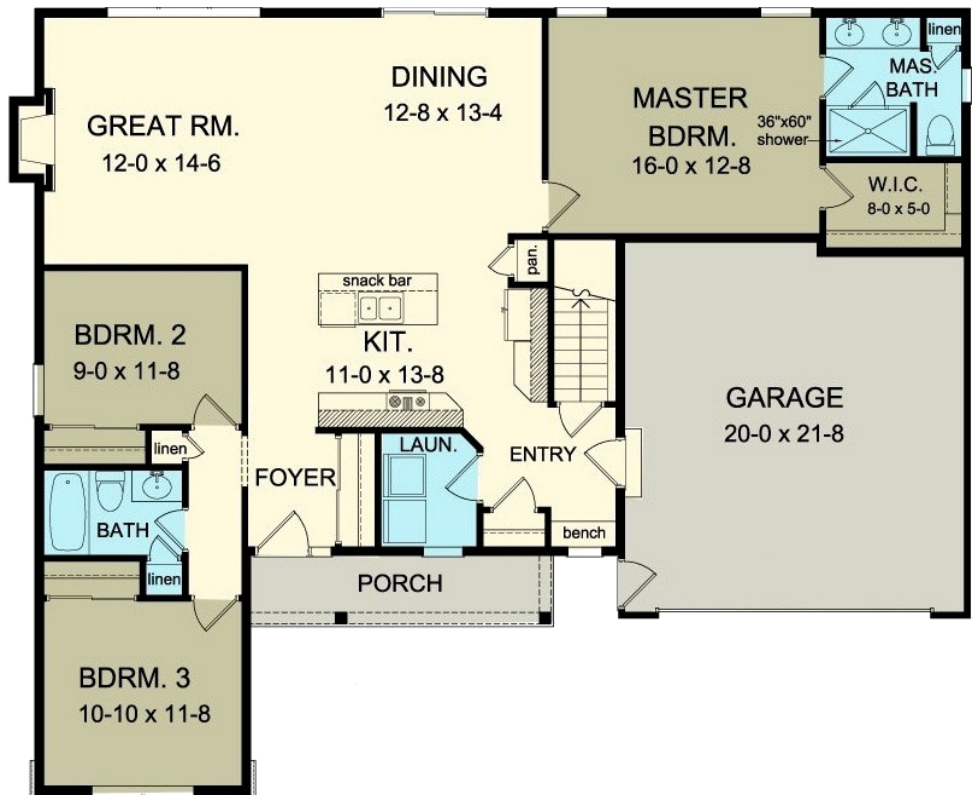

Welcome to the Somersworth in Old Brookside Estates.

1571 SF 3 BR, 2 Bath Home

FEATURING

- LED lighting throughout home
- Hardwood flooring in mudroom
- Walkout Foundation
- Premium lot
- Seeded Lawn
- Blacktop driveway
- Basic landscaping in the front
- 9' ceilings
- Double sink in Master Bathroom
- Fireplace - gas direct vent
- A/C
- Appliance Package

$258,000

Gerber
H O M E S

We Build Dreams. Families Live Them.

Sharon Steck
(Cell) 585-259-7172
sharon@gerberhomes.com