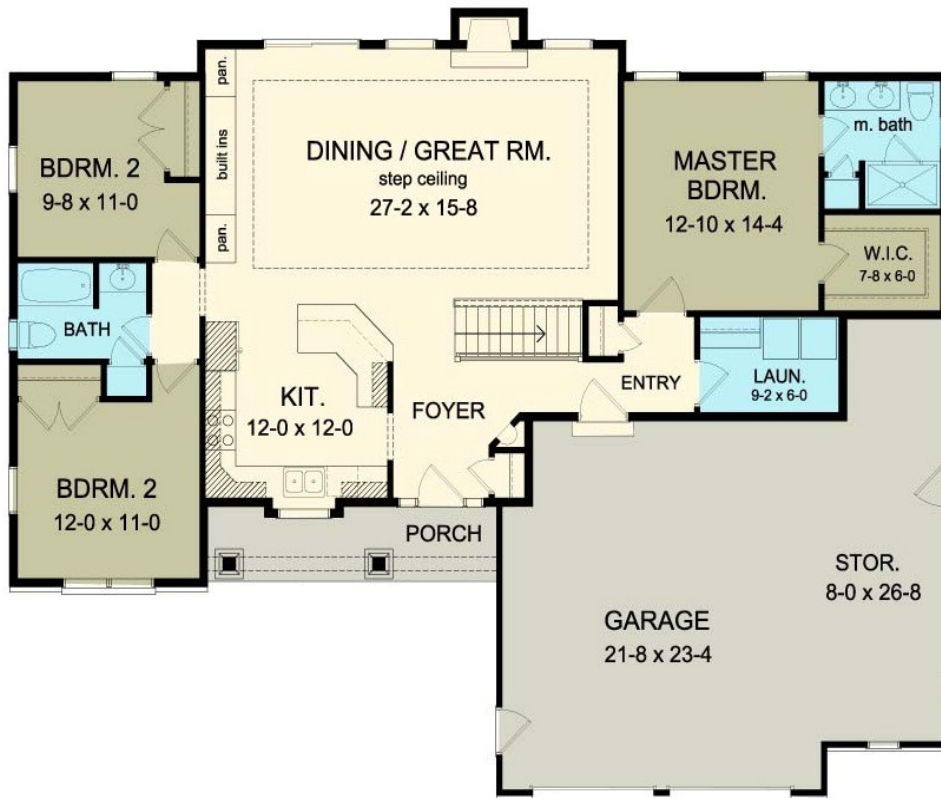

GERBER HOMES

NEW

The Chelsea 1707 Sq. Ft.

W- 61' 8"
D- 47'

Shown w/ the following
Opt. Items...

- Stone Veneer
- Upgraded columns
- Fireplace
- Step Ceiling
- Bench in mud hall
- Finished stairs to basement
- Display niche in foyer
- Laundry Tray/
Countertops in LR
- Double sinks in MB
- Shower Door

This sheet is for illustrative purposes only and is not part of a legal contract.
Dimensions shown are approximate and may vary from completed structure.