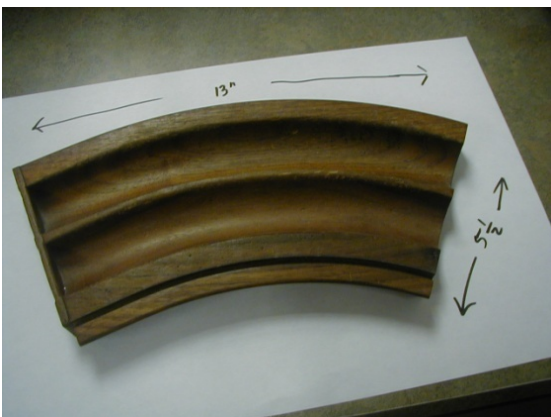

General Woodcraft

531 Broad Street, New London, CT 06320
(860) 444-9663 www.generalwoodcraftinc.com

APRIL 2009 NEWSLETTER Custom Wood Mouldings

Nothing creates warmth, richness and elegance to your home more than beautiful wood mouldings. Why not select a pattern that's just right for you and your home? We have over 100 different custom moulding patterns to choose from...and what's more, we can recreate virtually any pattern you can draw and produce it any number of over 40 different species of in-stock hardwoods! Let our craftsmen create splendor and timeless beauty for your home.

Here's a handful of our in-stock wood species for you to choose from:

If you can dream it...we can build it