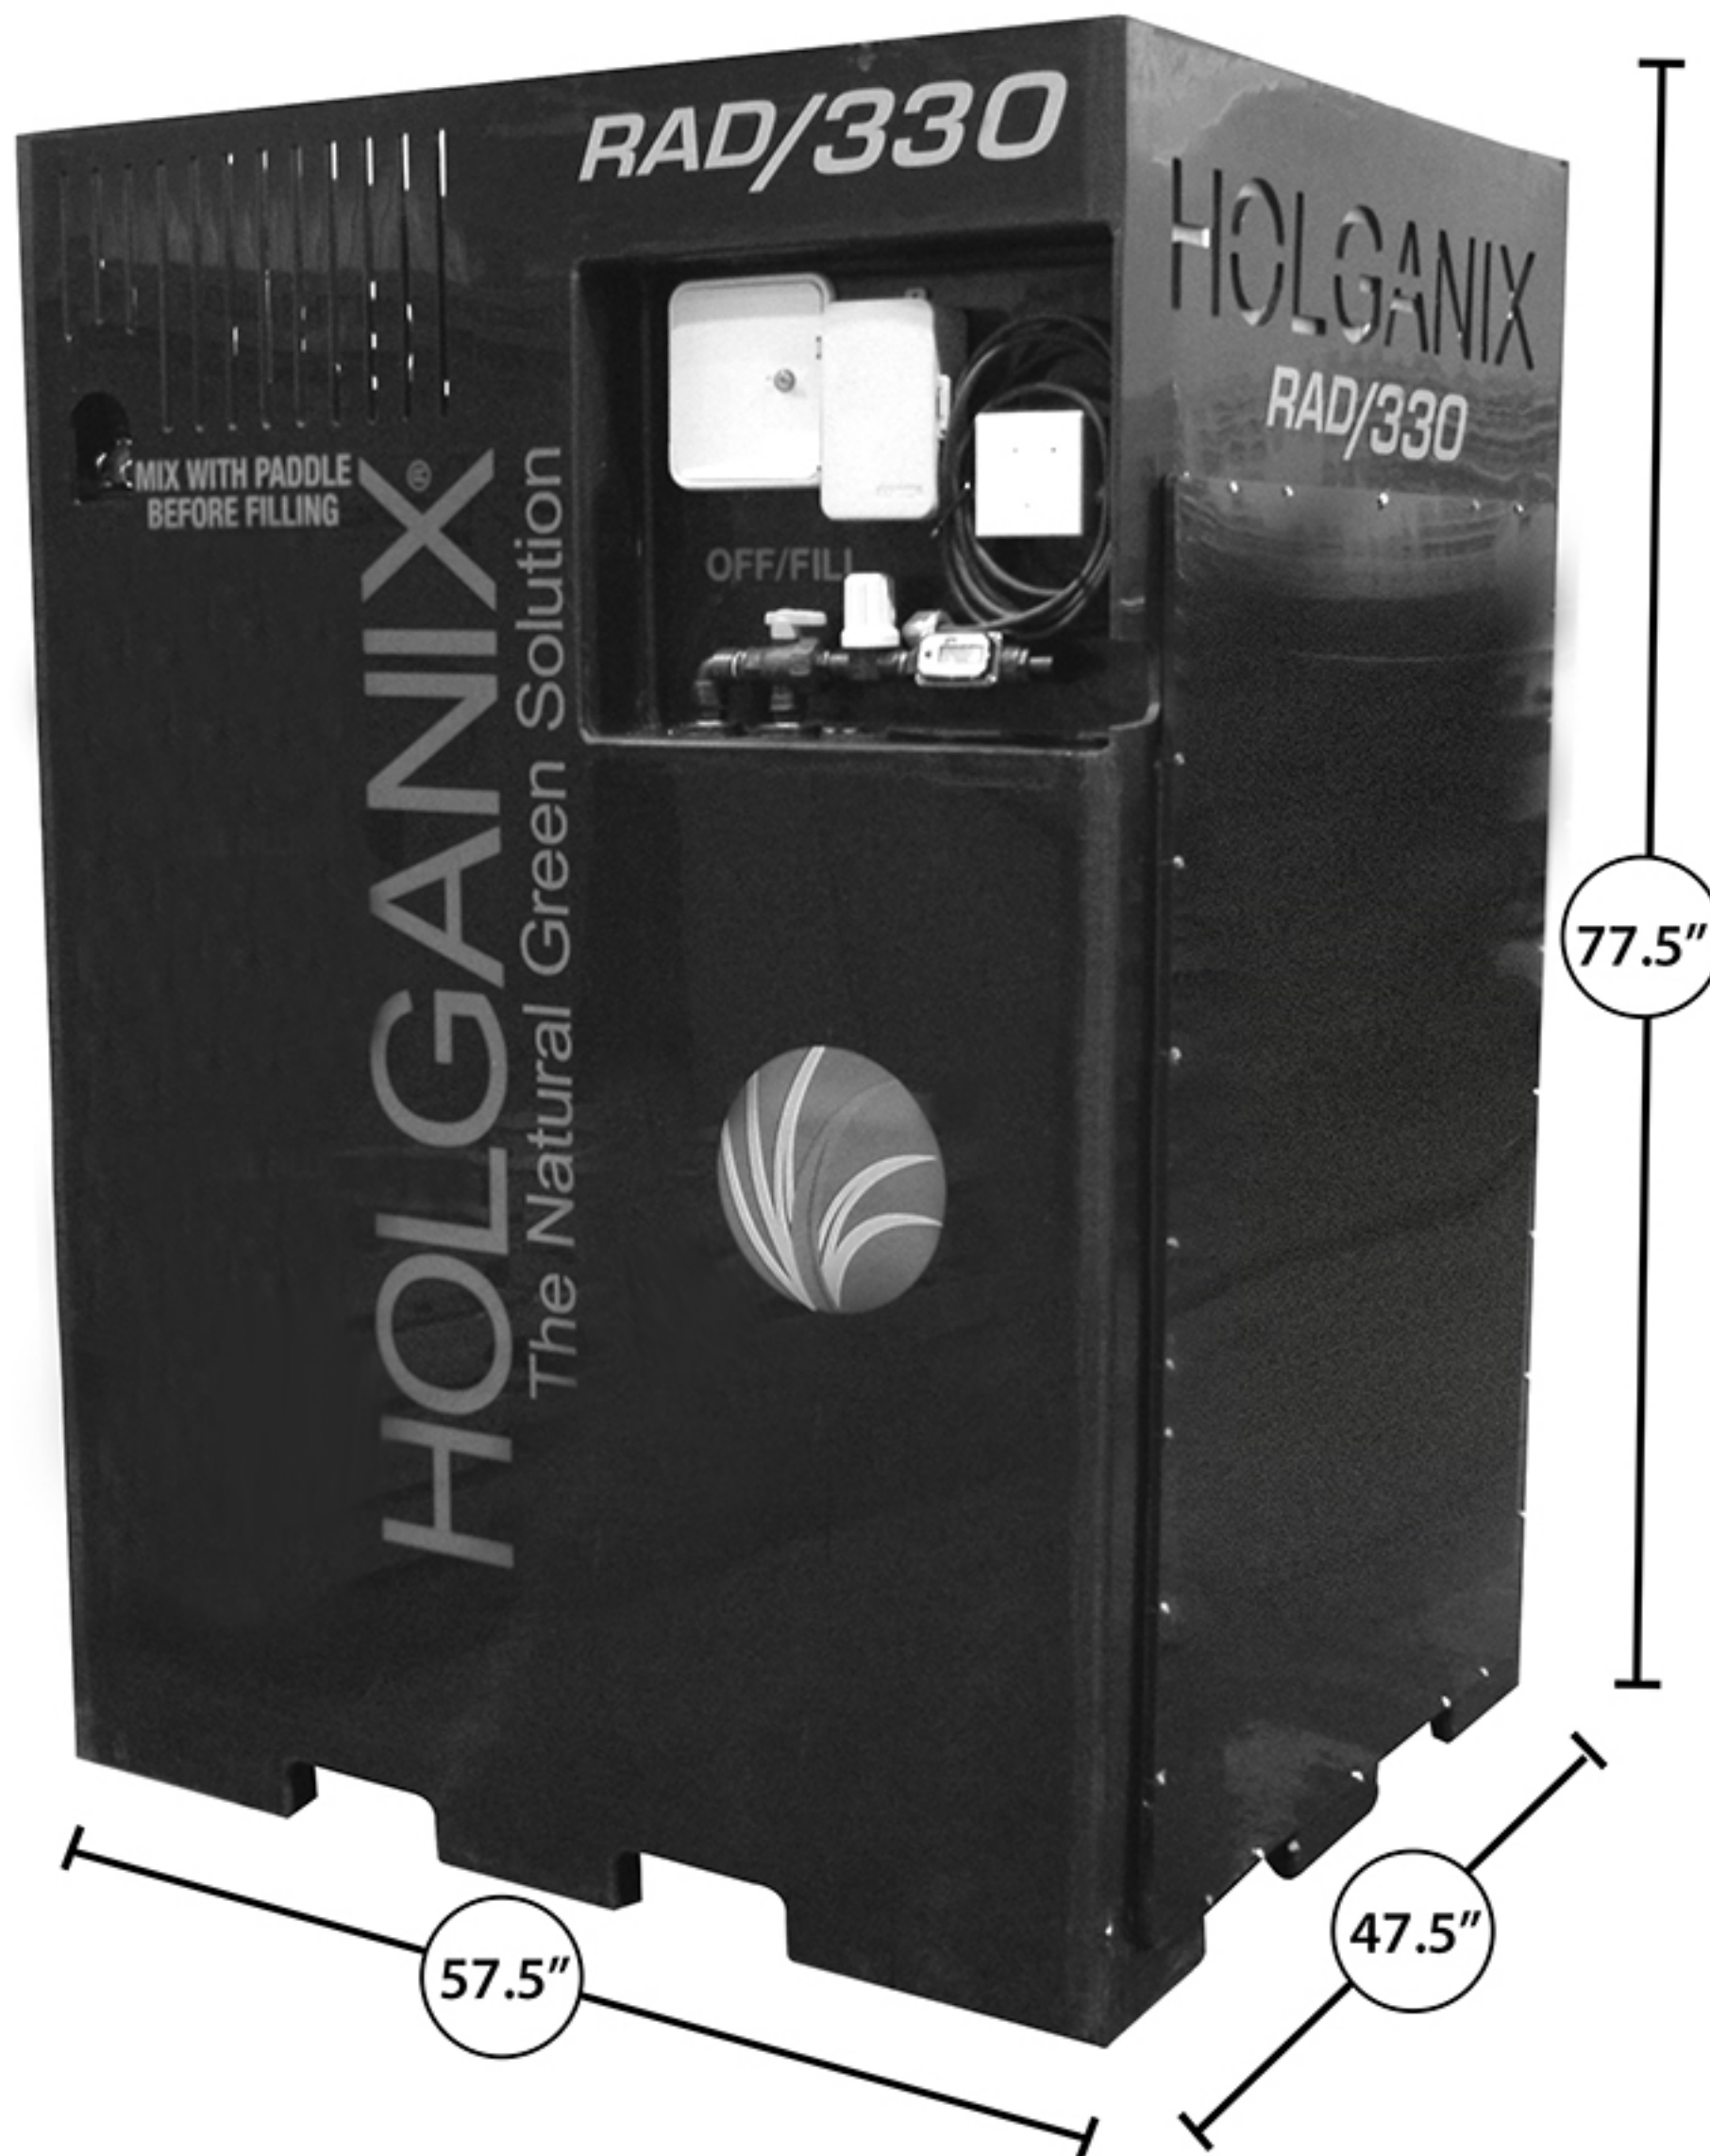

HOLGANIX - RAD 330 - Dimensions and Requirements

TWO
20 AMP
OUTLETS
REQUIRED

REQUIRED EXTRAS

- GARDEN HOSE SUPPLY LINE
- 2 - 110 (20 AMP) ELECTRICAL OUTLETS WITH IN 5FT FROM UNIT