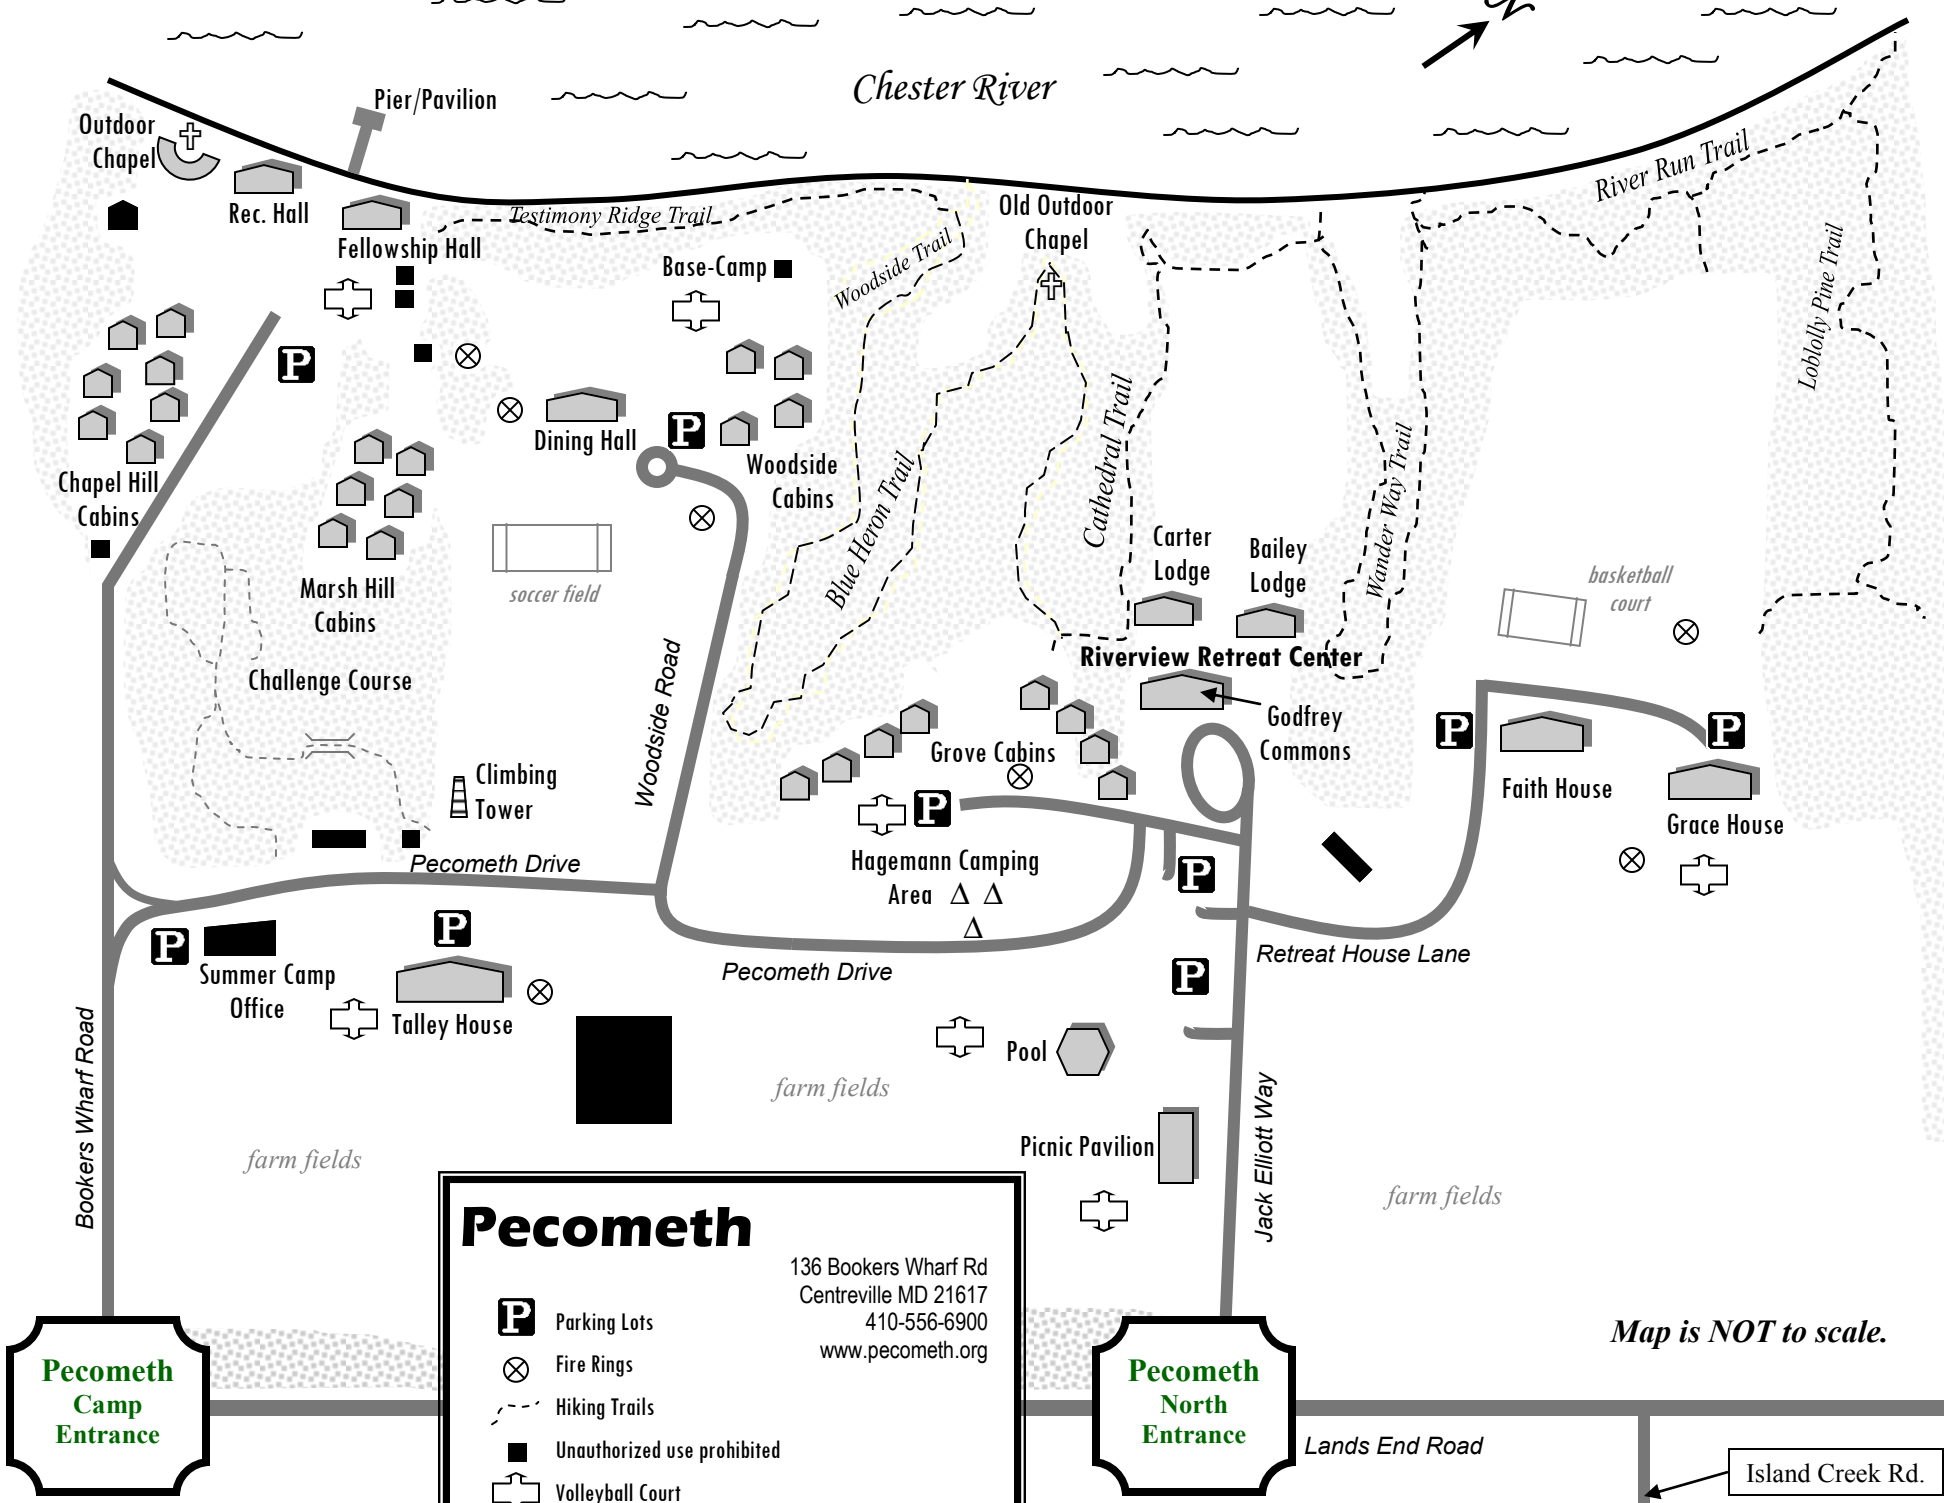

Chester River

Pecometh

136 Bookers Wharf Rd
 Centerville MD 21617
 410-556-6900
 www.pecometh.org

- Parking Lots
- Fire Rings
- Hiking Trails
- Unauthorized use prohibited
- Volleyball Court

**Pecometh
Camp
Entrance**

**Pecometh
North
Entrance**

Map is NOT to scale.

Island Creek Rd.

Lands End Road

Jack Elliott Way

Retreat House Lane

Pecometh Drive

Pecometh Drive

Woodside Road

Bookers Wharf Road

River Run Trail

Loblolly Pine Trail

Wander Way Trail

Cathedral Trail

Woodside Trail

Blue Heron Trail

Talley House

Summer Camp Office

Grace House

Faith House

Godfrey Commons

Grove Cabins

Riverview Retreat Center

Bailey Lodge