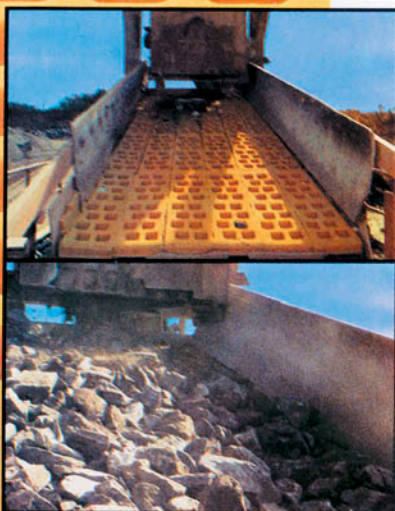

The yellow screen that's tough!

Up To 100 Times Tougher.

Polyurethane tough enough for this 17" minus granite. Isepren® screens have outlasted wire cloth 4 years to 2 weeks in documented cases. TEMA Isenmann's polyurethane resins have the longest wear life of any known screening material.

Over 1,000 different openings available from 0.1mm to 8". Mounting is easy on any deck with interchangeable modular panels, tension type or flat bolt-on screens.

More crushed stone and sand & gravel producers rely on TEMA Isenmann screens than any other. Call for details on our cost effective guarantee.