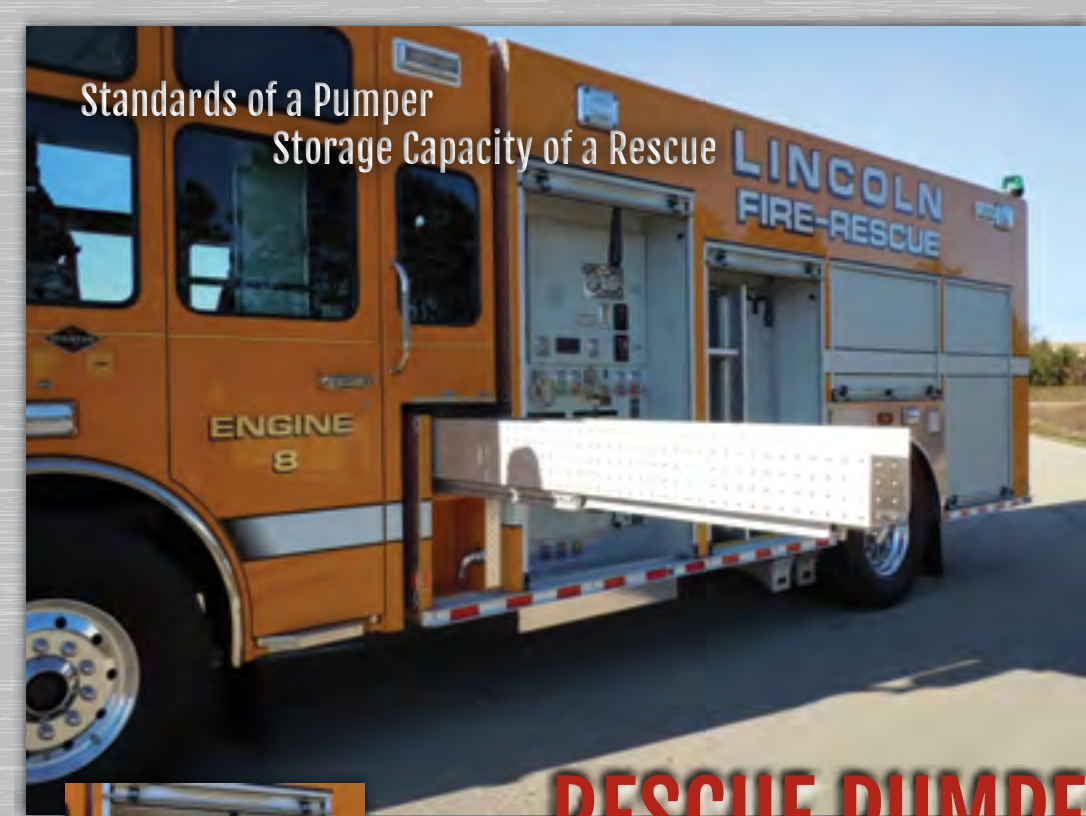

A Tradition of Quality. Since 1905

PUMPERS

CUSTOMIZED TO FIT YOUR DEPARTMENT

“Every department deserves the truck of their dreams, at Marion we make that dream a reality.”

Engine

Top Mount

Rear Mount

Side Mount

RPM

“We strive to meet all of your storage and pump needs with one truck in your budget.”

Standards of a Pumper
Storage Capacity of a Rescue

RESCUE PUMPER

Enclosed Top Mount

TOP MOUNT

Limitless Possibilities...