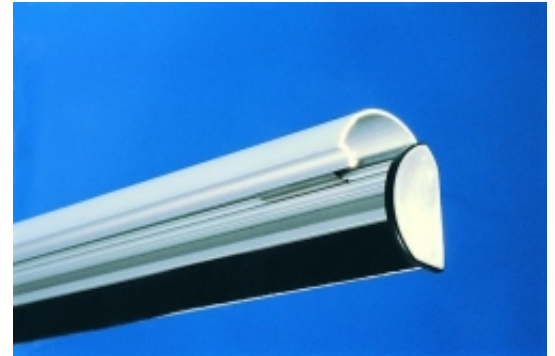

## Product features

Absolutely new is high-class Snapfix Alu. These poster sections are made of high-grade, anodized aluminium. Packed as a complete set, including end caps and tabs, it is ready for use straightaway.

Snapfix has a large number of 30 - 120 cm standard widths and a 2,60 m length for individual shortening. Snapfix Alu - secure hold in an exquisite design.