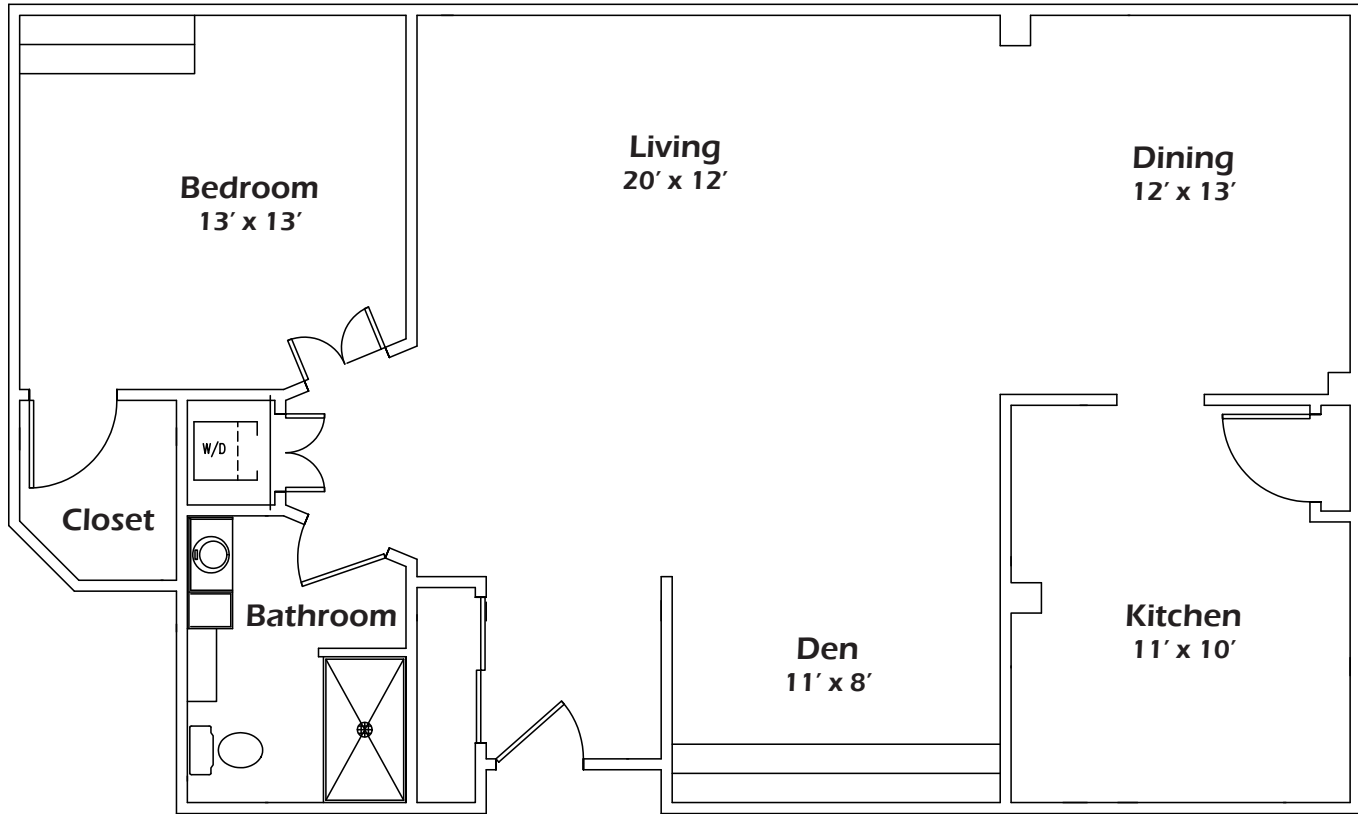

HERSCHEL

One bedroom terrace
Appr. 1,168 sq. ft.