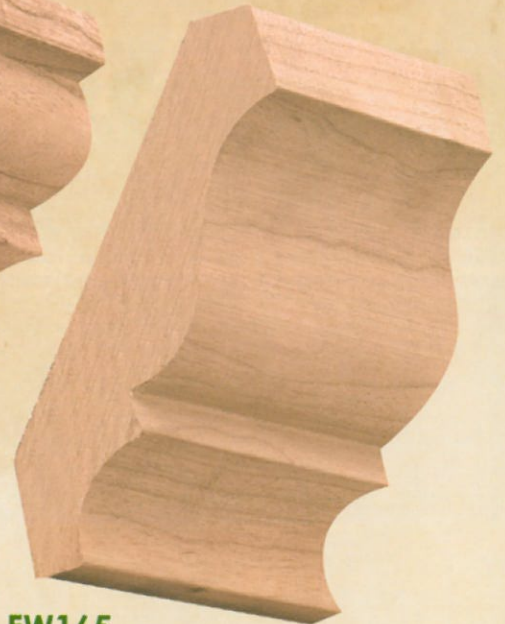

PHONE (516) 746-4341 • STIXNSTONES.COM
321 DENTON AVENUE • NEW HYDE PARK • NEW YORK 11040

APPALACHIAN SERIES

CHERRY & MAPLE HARDWOOD MOULDINGS

CROWNS CASINGS CHAIR RAILS BASES

CROWNS & BASES

FW185
11/16 x 4-5/8"

FW184
11/16 x 3-5/8"

FW165
11/16 x 3-1/2"

FW205
1-3/8 x 2-3/8"

SHOE, BASE CAP & STOP

FW101
1/2 x 3/4"

FW123
11/16 x 1-3/8"

FW103
3/8 x 1-3/8"

FW425
3/4 x 3-1/2"

QUARTER ROUND & COVE

FW75
3/4 x 3/4"

FW513
3/4 x 3/4"