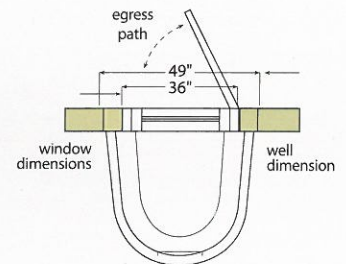

Top view with wall and window