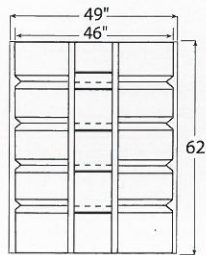

2062 Single Unit Egress Window Well

sandstone
#020620191

granite grey
#020620190

Shown with optional polycarbonate cover. See cover options on page 6.

Space Saving Design.

Designed for use with 3-foot wide casement egress windows. This model is the ideal choice for projects where space is a concern. One-piece construction makes this model simple to install.