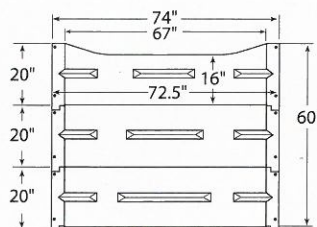

The 3-tier multi-piece construction is specially designed to accommodate 5-foot wide egress windows. Terraced steps allow for quick and easy egress, and provide the perfect place for growing plants and flowers.

Front view

Top view

Top view with wall and window