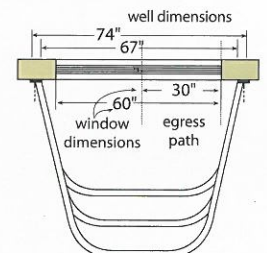

2062 Single Unit Egress Window Well

sandstone
#020620191

granite grey
#020620190

Shown with optional polycarbonate cover. See cover options on page 6.

Space Saving Design.

Designed for use with 3-foot wide casement egress windows. This model is the ideal choice for projects where space is a concern. One-piece construction makes this model simple to install.

The 3-tier multi-piece construction is specially designed to accommodate 5-foot wide egress windows. Terraced steps allow for quick and easy egress, and provide the perfect place for growing plants and flowers.

Front view

Top view

Top view with wall and window