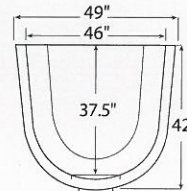

2062 Single Unit Egress Window Well

sandstone
#020620191

granite grey
#020620190

Space Saving Design.

Designed for use with 3-foot wide casement egress windows. This model is the ideal choice for projects where space is a concern. One-piece construction makes this model simple to install.

Top view

2067 Modular Egress Window Well

sandstone
#020670391

granite grey
#020670390

Adaptable.

The 3-tier multi-piece construction is specially designed to accommodate 5-foot wide egress windows. Terraced steps allow for quick and easy egress, and provide the perfect place for growing plants and flowers.