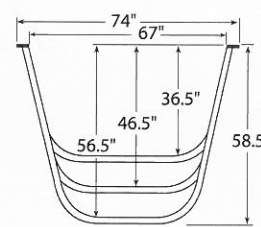

2062 Single Unit Egress Window Well

sandstone
#020620191

granite grey
#020620190

Shown with optional polycarbonate cover. See cover options on page 6.

Space Saving Design.

Designed for use with 3-foot wide casement egress windows. This model is the ideal choice for projects where space is a concern. One-piece construction makes this model simple to install.

The 3-tier multi-piece construction is specially designed to accommodate 5-foot wide egress windows. Terraced steps allow for quick and easy egress, and provide the perfect place for growing plants and flowers.

Front view

Top view

Top view with wall and window