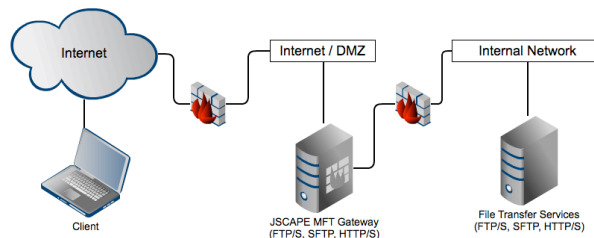

JSCAPE MFT Gateway

High Availability File Transfer Gateway Keep Sensitive Data out of the DMZ

PLATFORM INDEPENDENCE

Supports all major platforms including Windows, Linux, Solaris, Mac OS X and UNIX.

REGULATORY COMPLIANCE

Achieve PCI-DSS, HIPAA, SOX and GLBA compliance requirements.

REMOTE ADMINISTRATION

Manage remotely from any modern web browser.

IP ACCESS

Limit access to services based on client IP address.

- Supports all major file transfer protocols including FTP/S, SFTP, SCP, HTTP/S, WebDAV.
- Reverse proxy streaming keeps sensitive data from landing in the DMZ.
- Clustering, load balancing and automatic failover capabilities provide high availability in mission critical environments.

Load Balancer and Reverse Proxy

Storing sensitive data in the DMZ is a violation of many compliance standards such as HIPAA and PCI DSS. JSCAPE MFT Gateway is a load balancer and reverse proxy server that allows your trading partners to access your data without having to manage complex firewall configurations or store sensitive information in the DMZ.

JSCAPE MFT Gateway is a perfect companion to JSCAPE MFT Server offering a secure and high availability managed file transfer solution designed to meet PCI DSS, HIPAA, SOX and GLBA compliance requirements.