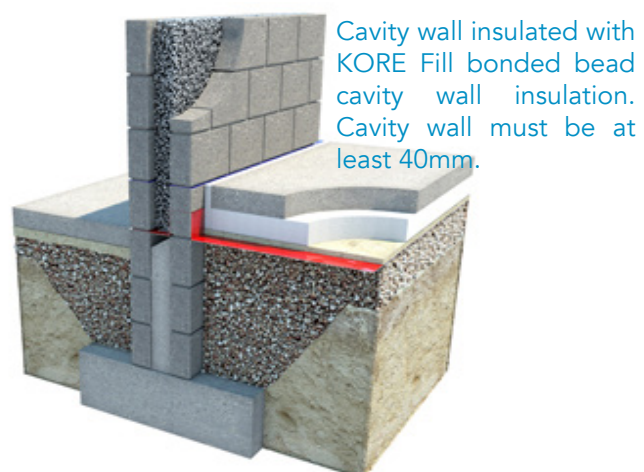

Advantages of KORE Fill Bonded Bead Cavity Wall Insulation

KORE Fill offers excellent thermal performance, immediate energy savings, specialist insulation installers and a complete insulation fill every time. Works are audited on a regular basis to ensure compliance with KORE Fill installation requirements.

The thermal performance of KORE Fill is only limited by the width of the cavity. The wider the cavity the greater the U-value can be achieved (Calculation Method I.S. EN ISO 6946).

Installation of KORE Fill Bonded Bead Cavity Wall Insulation

KORE Fill bead and bonding agent is injected through drill holes into the cavity using specifically designed equipment. The material packs to a uniform density inside the cavity. Once the proper drilling pattern and injection sequence is followed, the cavity will be completely filled.

Installation of the KORE Fill cavity wall insulation must only be carried out by Airpacks Ltd or by our approved installers. This guide will act as the official register of KORE Fill installers and will be updated on a regular basis. Should you have any questions about the certification status of any installer listed please contact us directly.

Key Benefits

- Immediate savings on heating bills
- Complete insulation fill every time
- Excellent thermal properties
- Specialist insulation installers
- Suitable for new and existing buildings