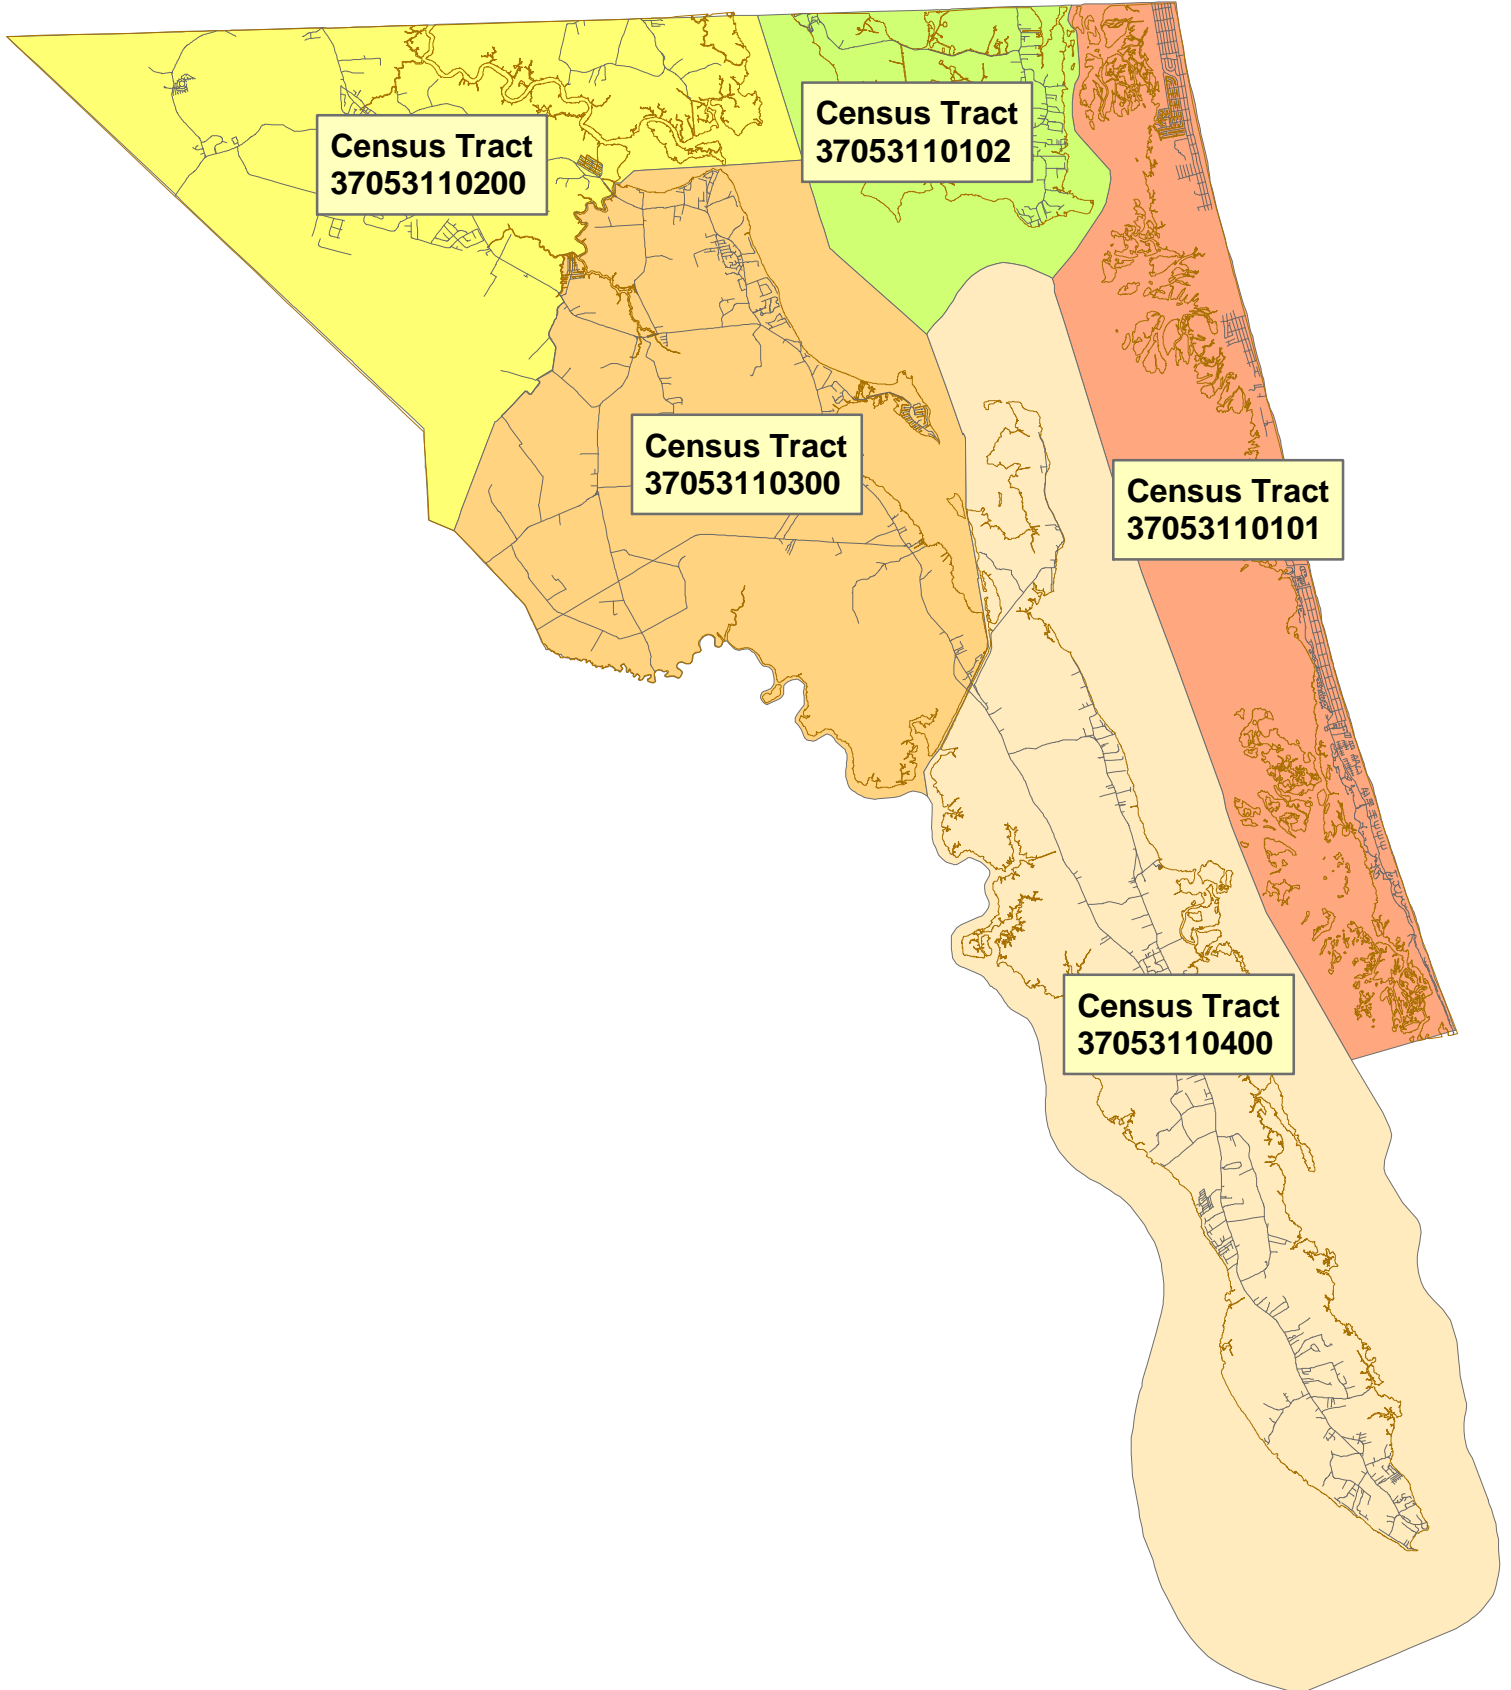

Census Tracts-Currituck County, NC

NOT TO SCALE