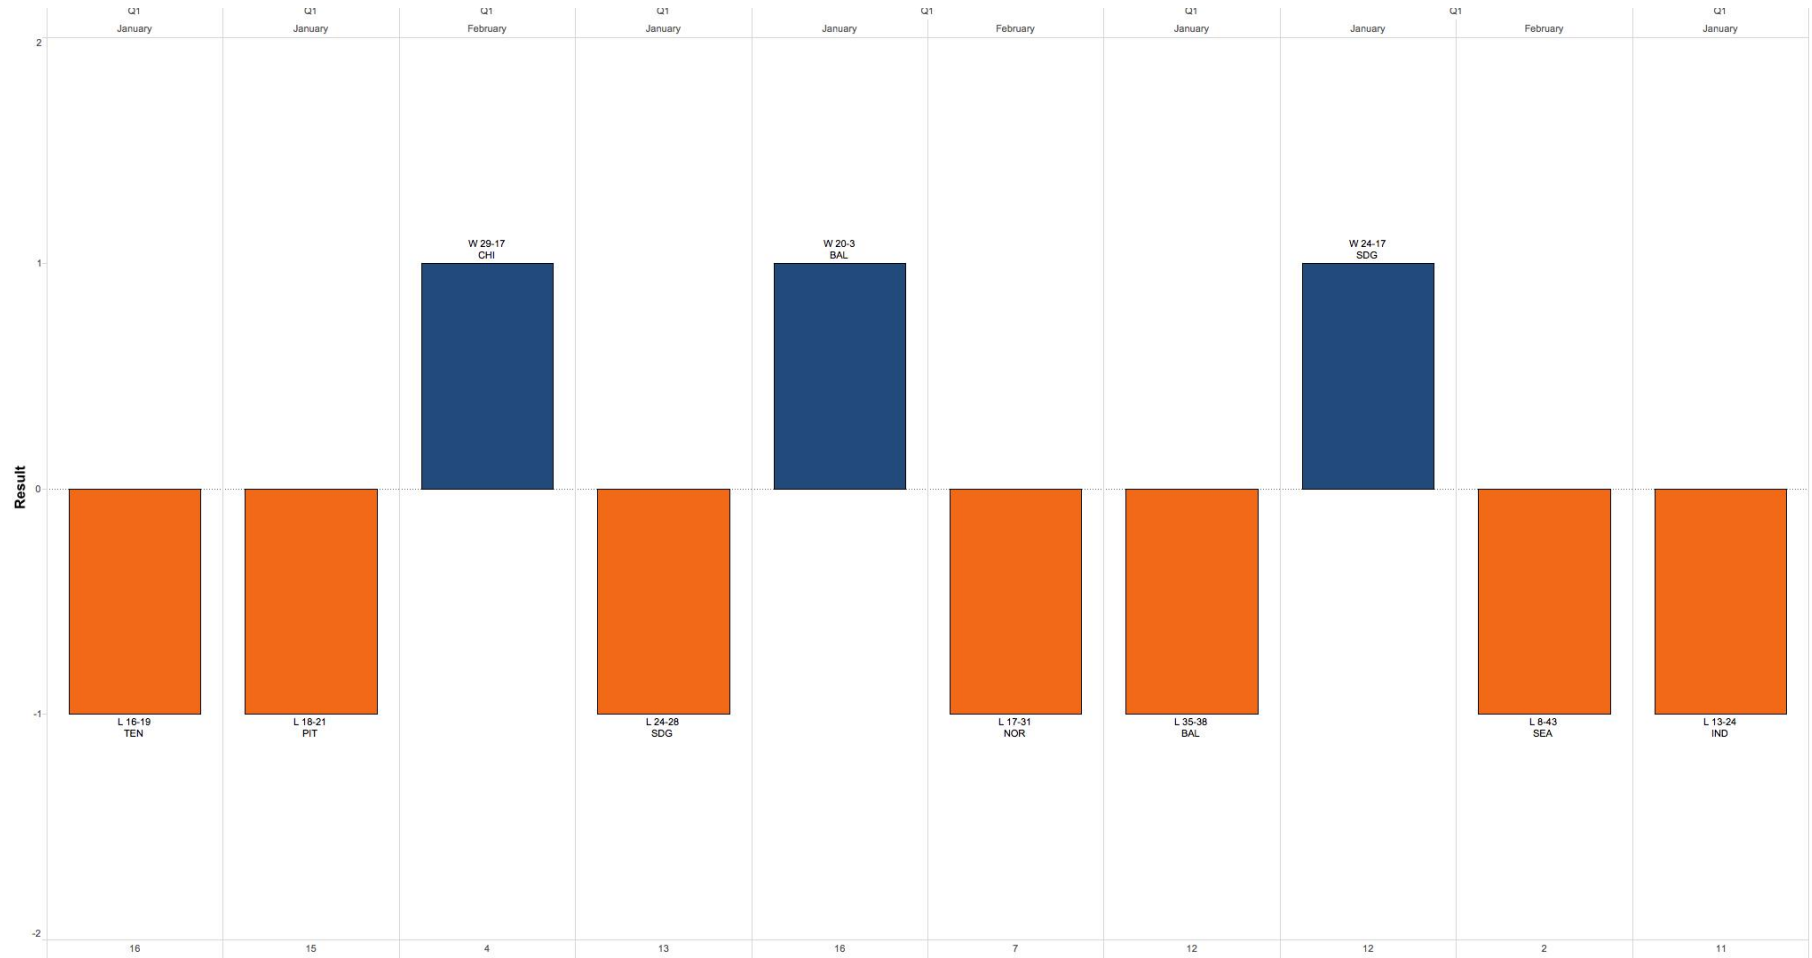

# Chart 1. Playoff Games with Two Weeks Off

# Chart 2. Regular Season Games with Two Weeks Off

# Chart 3. All Games w/ Two Weeks Off – Sorted by Season Week