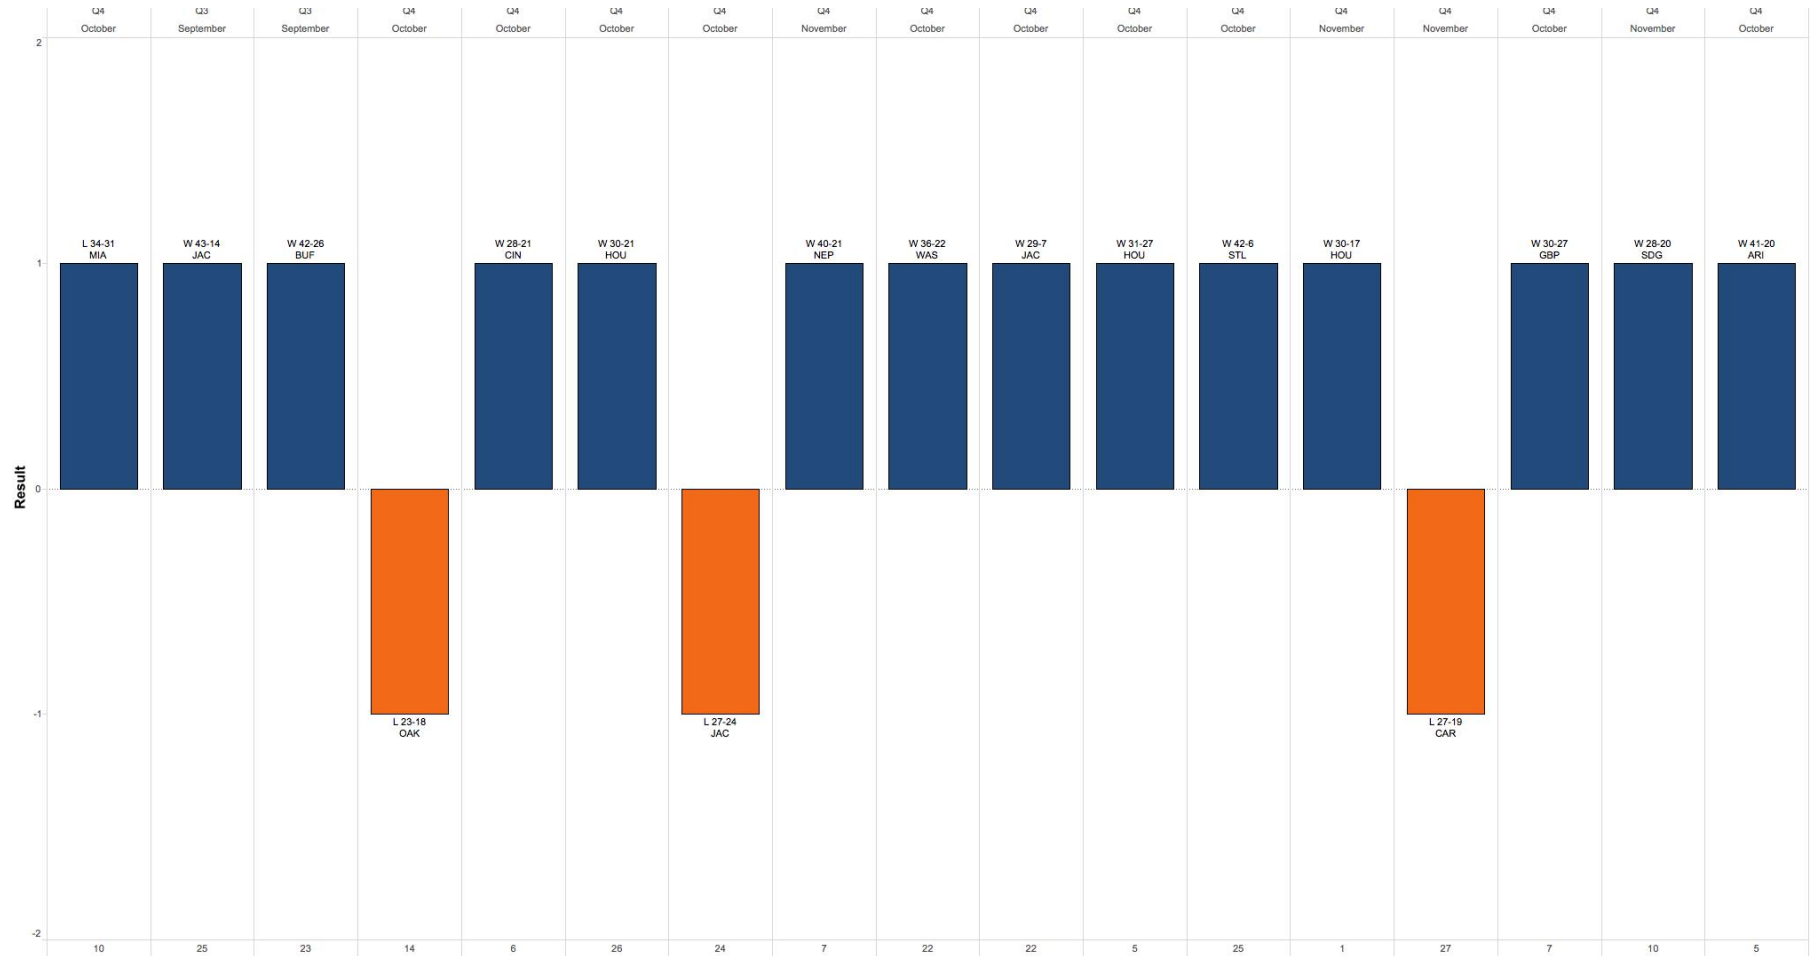

# Chart 1. Playoff Games with Two Weeks Off

# Chart 2. Regular Season Games with Two Weeks Off

# Chart 3. All Games w/ Two Weeks Off – Sorted by Season Week