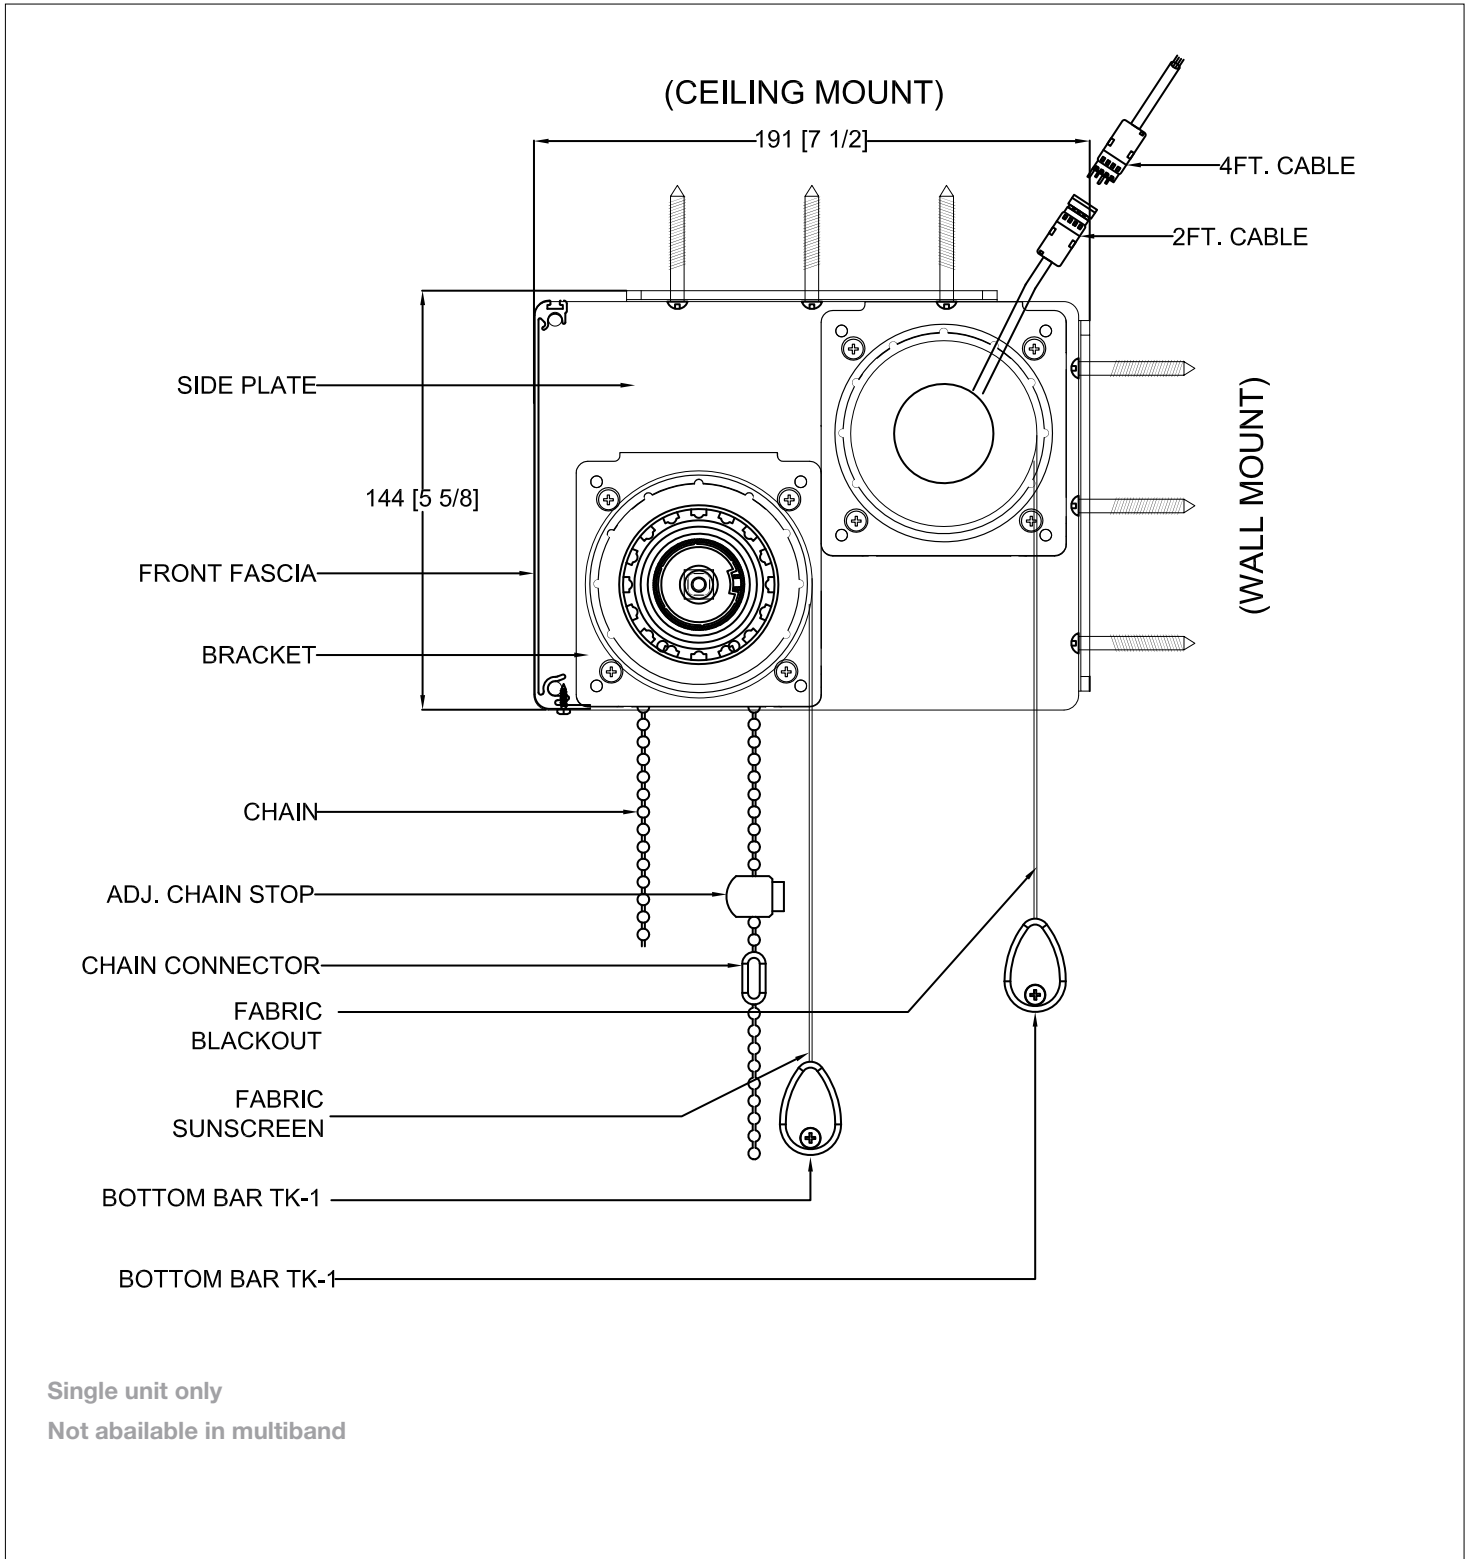

Dual Shades

Model: MDL-DUAL11-140-EM/LL

Single unit only

Not available in multiband

Dual Shades

Model: MDL-DUAL41-140-EM/LL

Dual Shades

Model: MDL-DUAL11-140-EM/EM

Dual Shades

Model: MDL-DUAL41-140-EM/EM-PKT