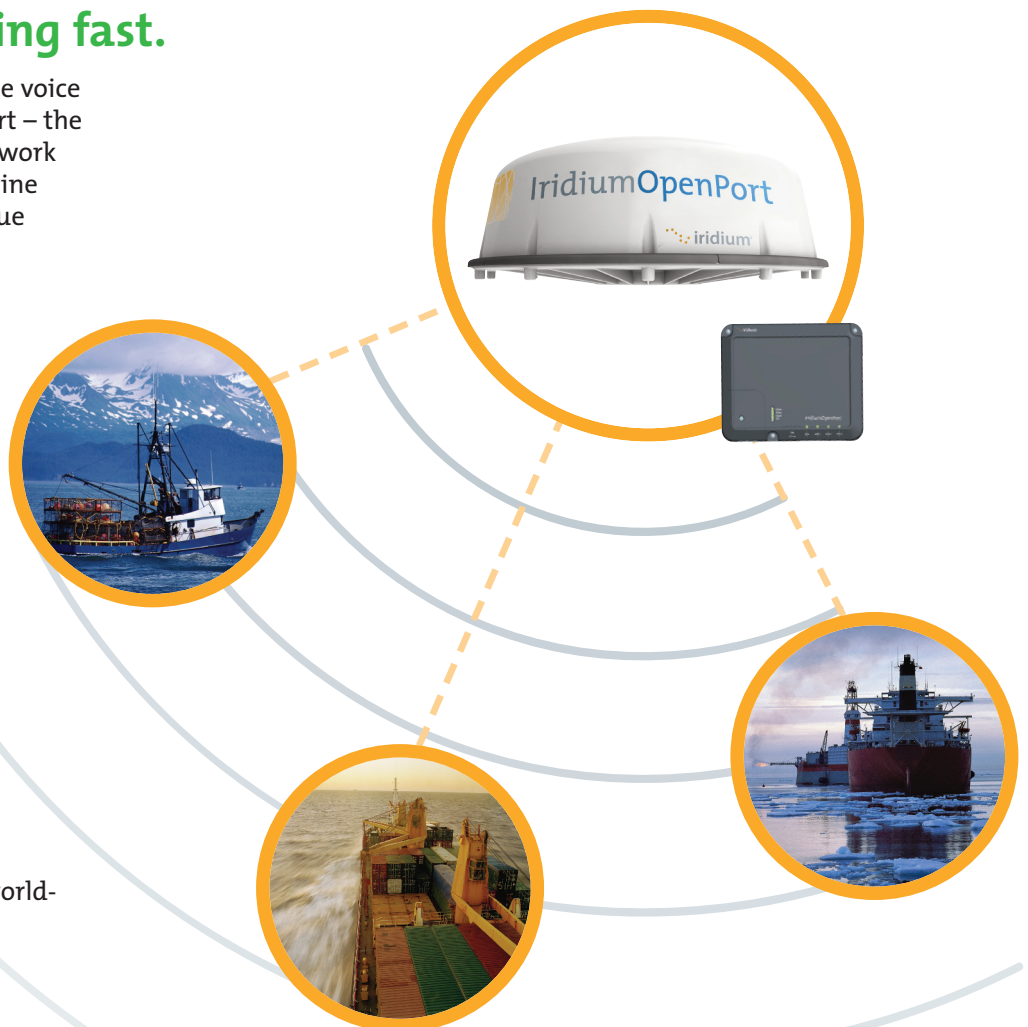

Iridium OpenPort

It's here and it's going fast.

Introducing Iridium's new maritime voice and data service – Iridium OpenPort – the world's first global, high-speed network specifically engineered for the marine market. Iridium OpenPort offers true IP connectivity with up to three phone lines available for simultaneous use. Equipment is easy to install and surprisingly affordable. Iridium OpenPort delivers more bandwidth at a better price to your customers and their fleets.

Iridium OpenPort offers:

- Three separate phone lines
- High-speed data
- Flexible and attractive pricing packages
- Lightweight, low-profile satellite antenna

Best of all, with Iridium OpenPort customers receive Iridium's worldwide pole-to-pole coverage, unmatched network quality and world-class technical support.

More Voice

The Iridium OpenPort below-decks unit contains three RJ11 jacks, enabling users to make up to three simultaneous voice calls, even during data transmission – no more waiting for a free phone line to make a call. Crew calls are easily separated from ship's business calls for simplified accounting.

Faster Data

Iridium OpenPort utilizes true IP technology to provide a flexible and powerful array of data

services. A single Ethernet port provides a connection to a standard PC or to a router or hub for multiple PCs. Choose from a range of configurable data rates to meet your specific requirements. Engineered for simultaneous functionality, data and phone ports support high-volume usage. Iridium OpenPort's simplified service plans replace expensive and wasteful per-minute pricing with more cost-effective per-megabyte rates.