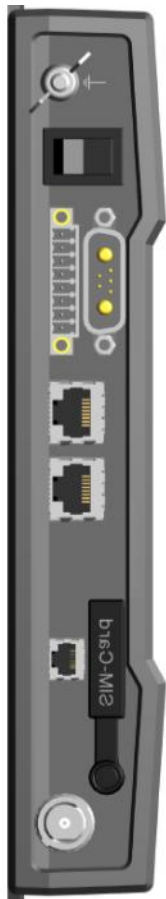

EXPLORER™ 325

New Transceiver

- On/Off button
- 5 x general purpose I/Os
- DC in 10.5 - 32V
- 2 x LAN interface with Power over Ethernet (PoE)
- 2 x Phone/fax interface RJ-11
- 1 Sim-Card slot
- Antenna connector

Up to 384 kbps

Weight

Transceiver: ~2.4 kg

Standard data (PS)

Streaming data (QoS)(32, 64, 128 kbps)

Standard voice (CS)

Environmental protection:

Antenna: IP-56

Transceiver: IP-31

Dust and spray proof