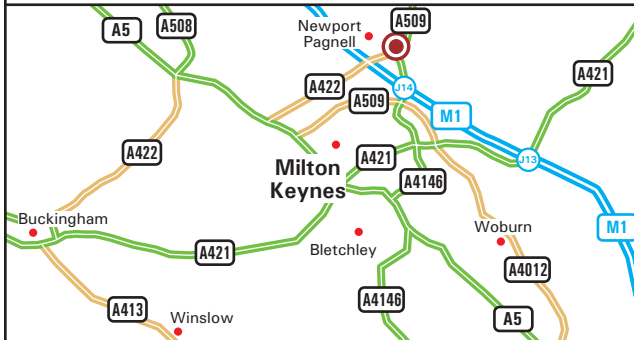

**Bucksbiz Business Centres
Interchange House
Howard Way
Newport Pagnell MK16 9PY**

Tel: +44 (0)1908 821000
Fax: +44 (0)1908 821001
www.bucks-biz.co.uk

From the M1 Northbound

- Leave the motorway at junction 14 at the roundabout take the first exit onto the A506 towards Newport Pagnell.
- At the roundabout continue ahead onto the B526 London Road.
- At the next roundabout turn right onto Crawley Road.
- At the next roundabout continue ahead.
- Take the next right onto Howard Way and you will find us situated on the right hand side.

From the M1 Southbound

- Leave the motorway at junction 14 at the roundabout take the third exit onto the A506 towards Newport Pagnell.
- At the roundabout continue ahead onto the B526 London Road.
- At the next roundabout turn right onto Crawley Road.
- At the next roundabout continue ahead.
- Take the next right onto Howard Way and you will find us situated on the right hand side.

ByTrain

- Milton Keynes Central Station is the nearest railway station.
- We are a short taxi ride from the station.
- For further information about train times and fares, visit www.nationalrail.co.uk or telephone the National Rail Enquiries Line on 08457 48 49 50.