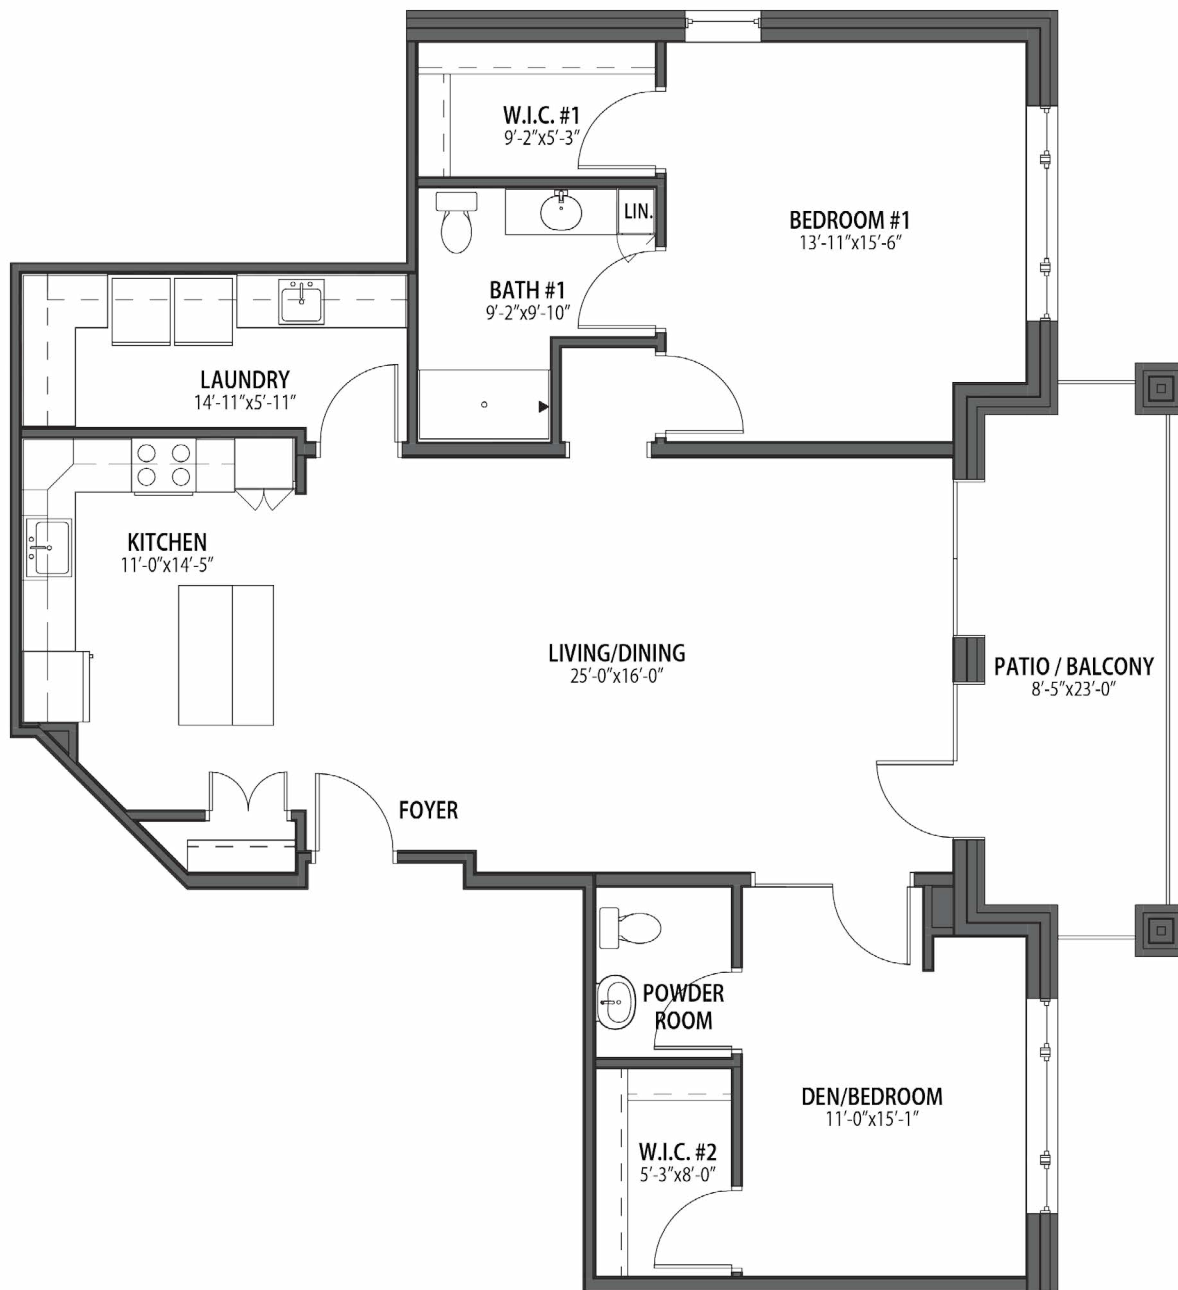

Evergreen Floor Plan

1 Bedroom with Den/1.5 Bath

1,291 SF

Note: Floor plans illustrate a general plan which is subject to future change and revisions. Dimensions, boundaries and position locations are for illustrative purposes only and are not intended to be exact. Square footages are approximate.